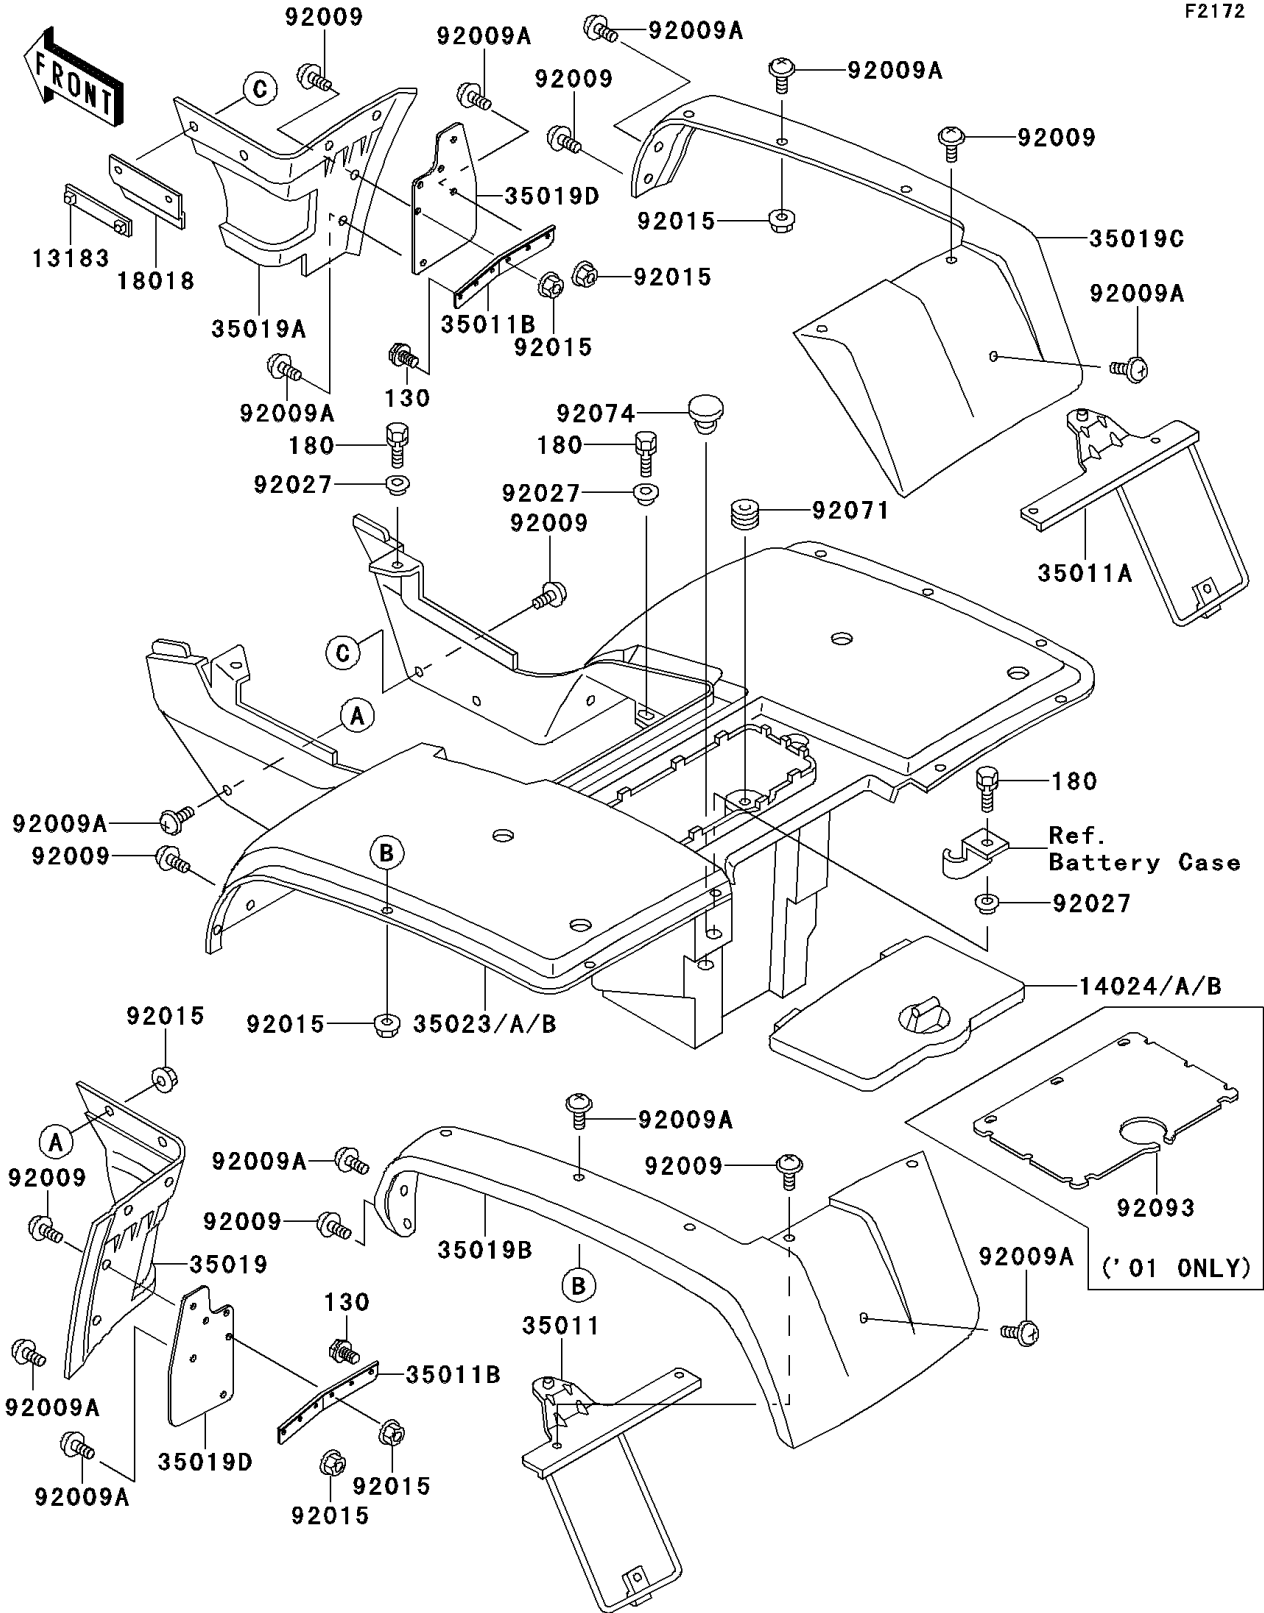

# 2001 Bayou 300 PARTS DIAGRAM

## Rear Fender(s)

F2172

## 2001 Bayou 300 PARTS LIST

### Rear Fender(s)

ITEM NAME	PART NUMBER	QUANTITY
BOLT-FLANGED,6X10,BLACK (Ref # 130)	130C0610	4
BOLT-UPSET-WS (Ref # 180)	180D0618	6
PLATE,HEAT GUARD (Ref # 13183)	13183-1035	1
COVER,REAR FENDER,H.GREEN (Ref # 14024A)	14024-1095-6A	1
COVER,REAR FENDER,F.RED (Ref # 14024B)	14024-1095-6L	1
PLATE-HEAT GUARD (Ref # 18018)	18018-1071	1
STAY,REAR FLAP,LH (Ref # 35011)	35011-1418	1
STAY,REAR FLAP,RH (Ref # 35011A)	35011-1419	1
STAY,FLAP,OUTER (Ref # 35011B)	35011-1435	2
FLAP,FR,LH (Ref # 35019)	35019-1225	1
FLAP,FR,RH (Ref # 35019A)	35019-1226	1
FLAP,RR,LH (Ref # 35019B)	35019-1227	1
FLAP,RR,RH (Ref # 35019C)	35019-1228	1
FLAP,FR,OUTER (Ref # 35019D)	35019-1255	2
FENDER-REAR,H.GREEN (Ref # 35023A)	35023-1139-6A	1
FENDER-REAR,F.RED (Ref # 35023B)	35023-1139-6L	1
SCREW,6X18,BLACK (Ref # 92009)	92009-1181	12
SCREW,6X14 (Ref # 92009A)	92009-1288	18
NUT,LOCK,FLANGED,6MM (Ref # 92015)	92015-1675	22
COLLAR,L=5.6 (Ref # 92027)	92027-1933	6
GROMMET (Ref # 92071)	92071-1131	1
PLUG,11X3.2 (Ref # 92074)	92074-038	1
SEAL,REAR FENDER COVER (Ref # 92093)	92093-1537	1