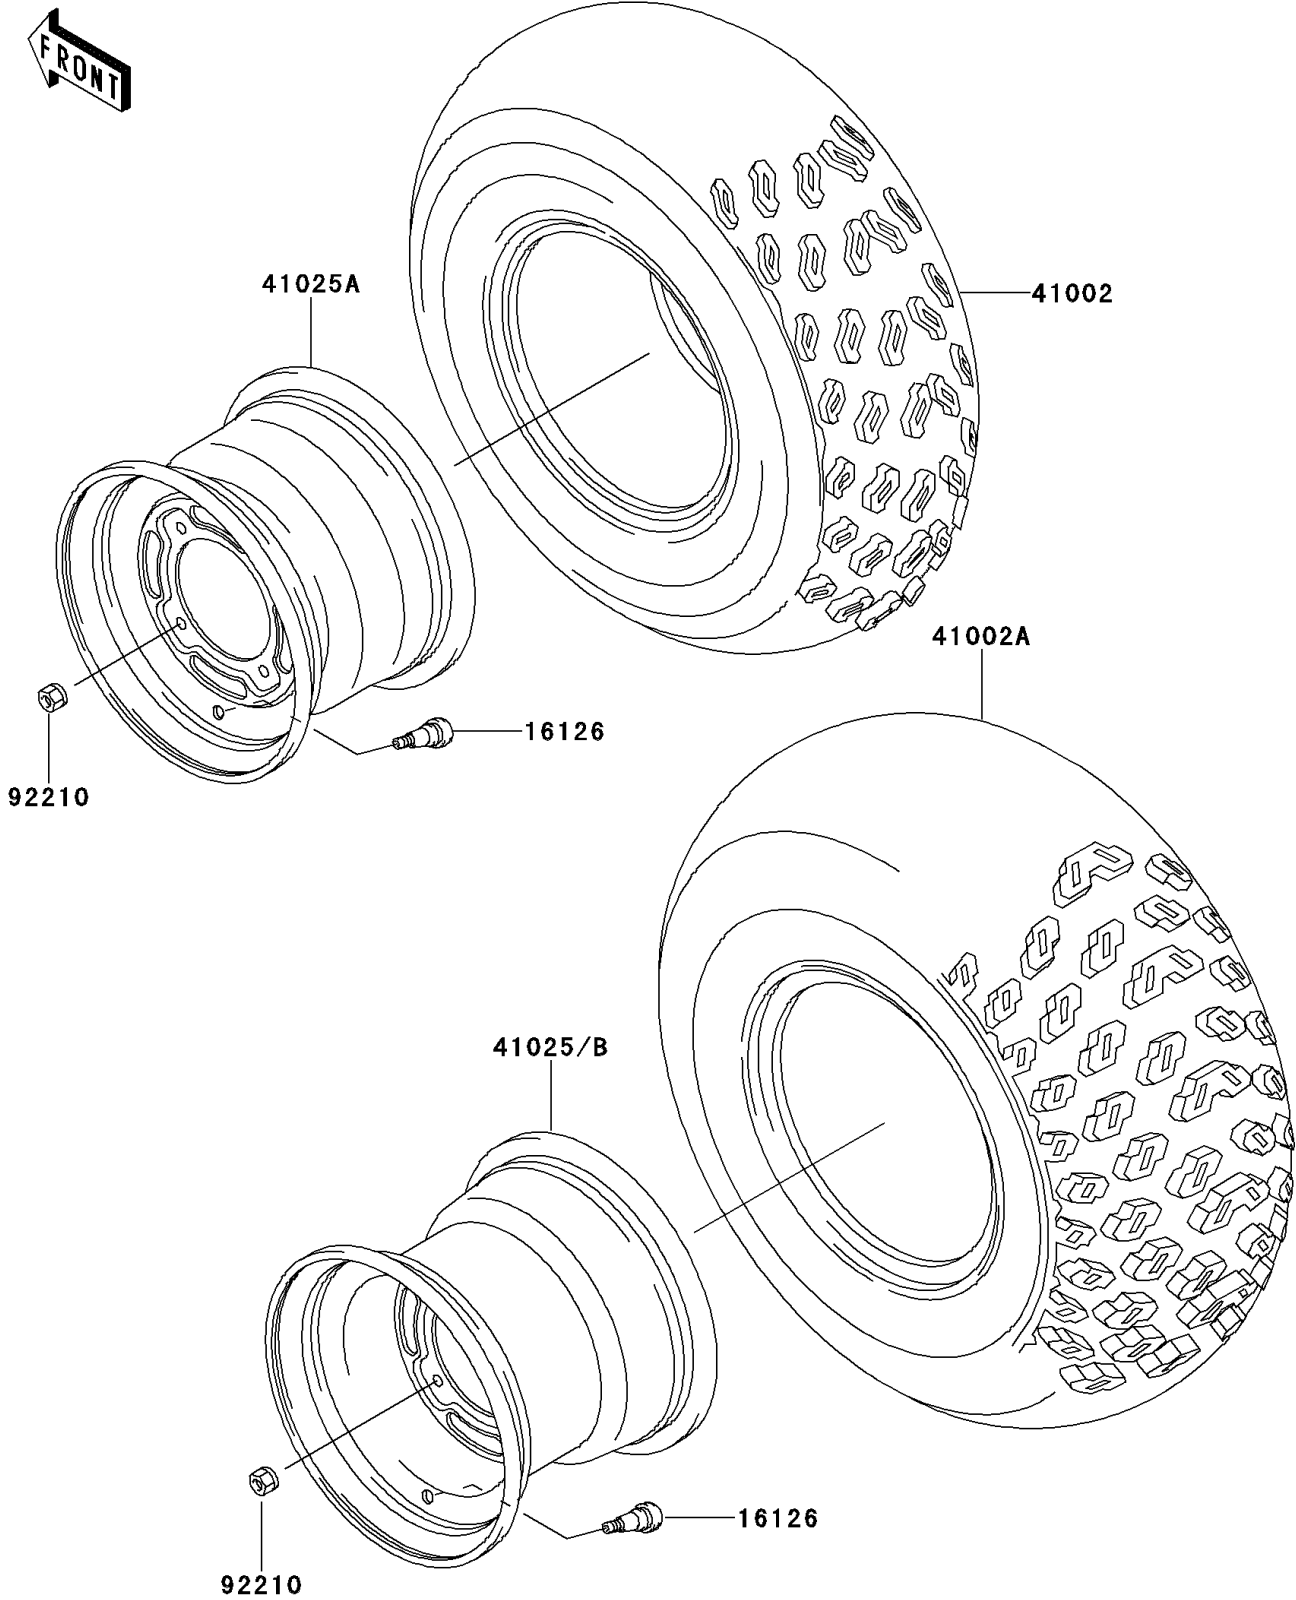

# 1997 Bayou 300 PARTS DIAGRAM

Wheels/Tires

F2210

# 1997 Bayou 300 PARTS LIST

## Wheels/Tires

ITEM NAME	PART NUMBER	QUANTITY
VALVE (Ref # 16126)	16126-4001	4
TIRE,FR,AT22X9-10,KT761(D) (Ref # 41002)	41002-1525	2
TIRE,RR,AT24X11-10,KT765(D) (Ref # 41002A)	41002-1526	2
RIM,RR,10X8.5,SILVER NO.40 (Ref # 41025)	41025-1210-5A	2
RIM,FR,10X7.0,SILVER NO.40 (Ref # 41025A)	41025-1212-5A	2
NUT,LOCK,10MM (Ref # 92210)	92210-1204	16