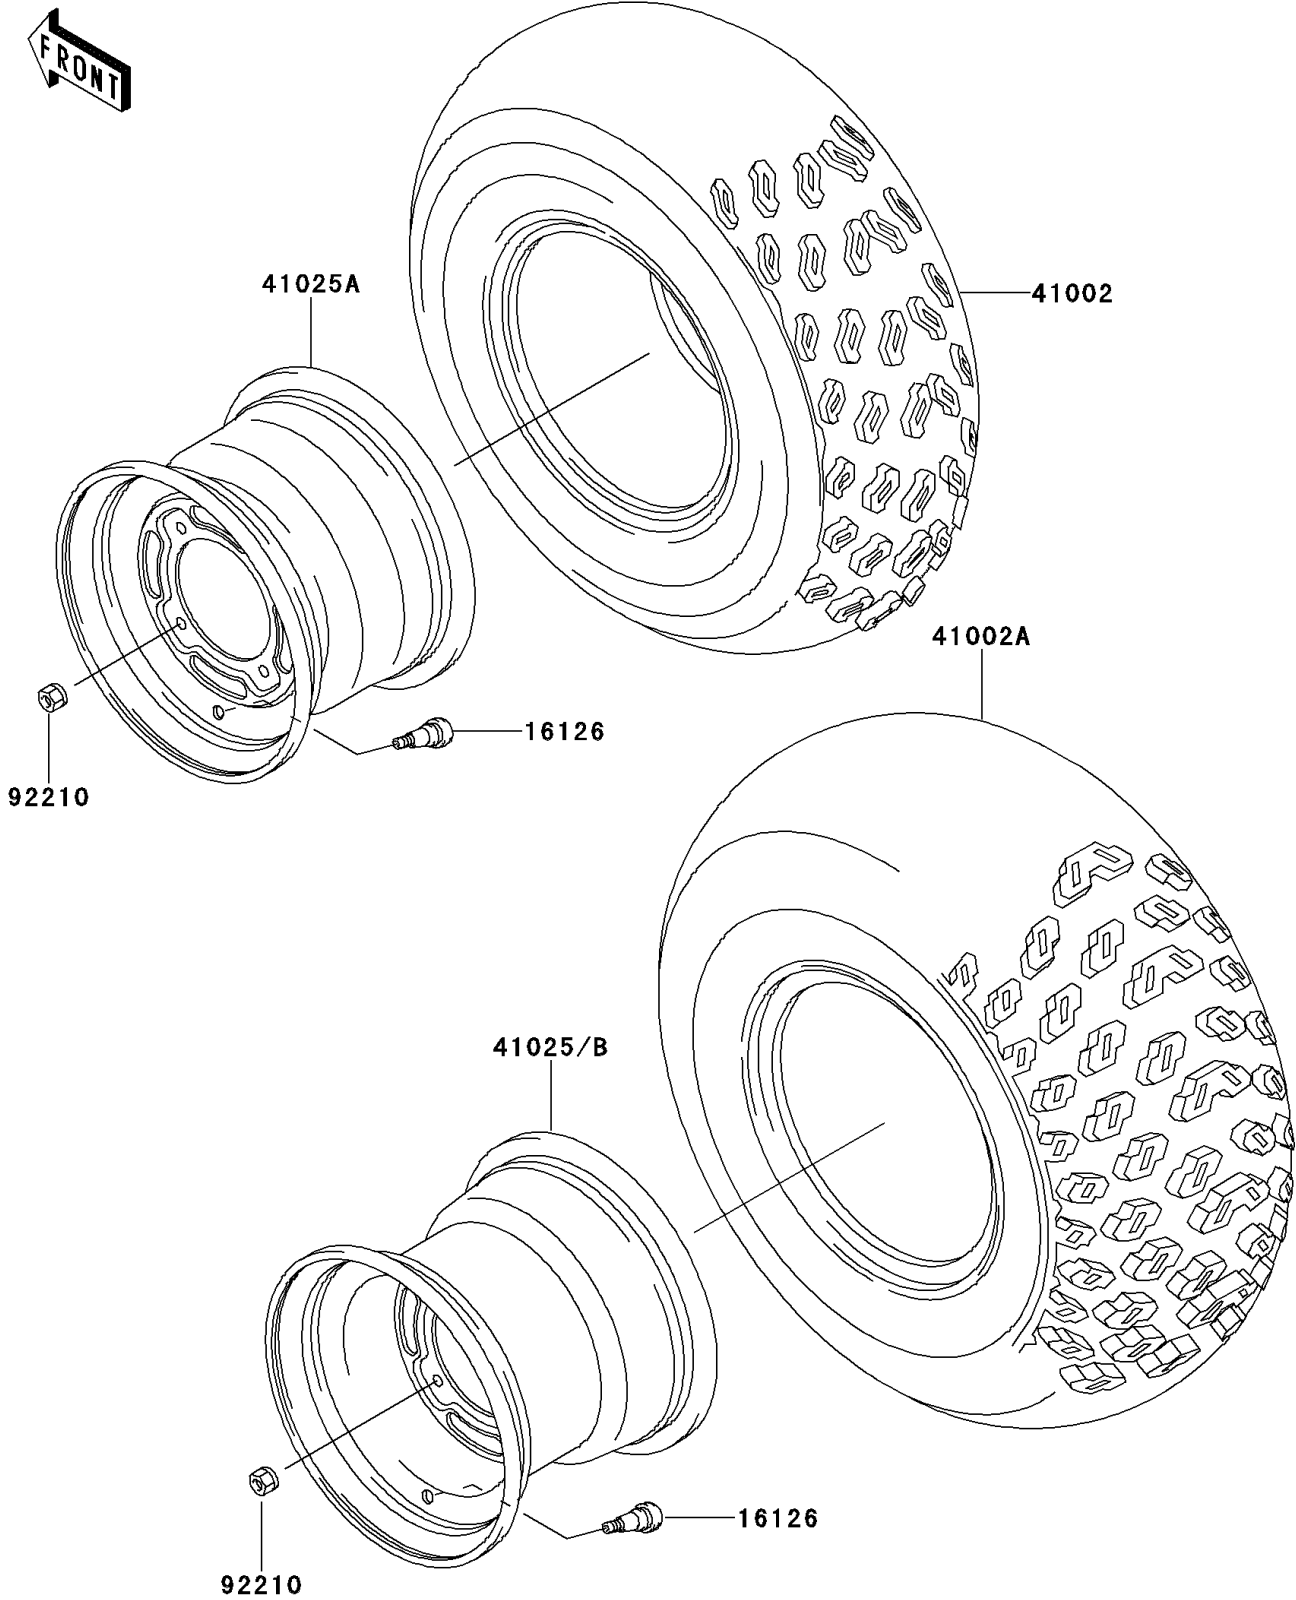

1998 Bayou 300 PARTS DIAGRAM

Wheels/Tires

F2210

1998 Bayou 300 PARTS LIST

Wheels/Tires

ITEM NAME	PART NUMBER	QUANTITY
VALVE (Ref # 16126)	16126-4001	4
TIRE,FR,AT22X9-10,KT761(D) (Ref # 41002)	41002-1525	2
TIRE,RR,AT24X11-10,KT765(D) (Ref # 41002A)	41002-1526	2
RIM,FR,10X7.0,SILVER NO.40 (Ref # 41025A)	41025-1212-5A	2
RIM,RR,10X8.5,SILVER NO.40 (Ref # 41025B)	41025-1339-5A	2
NUT,LOCK,10MM (Ref # 92210)	92210-1204	16