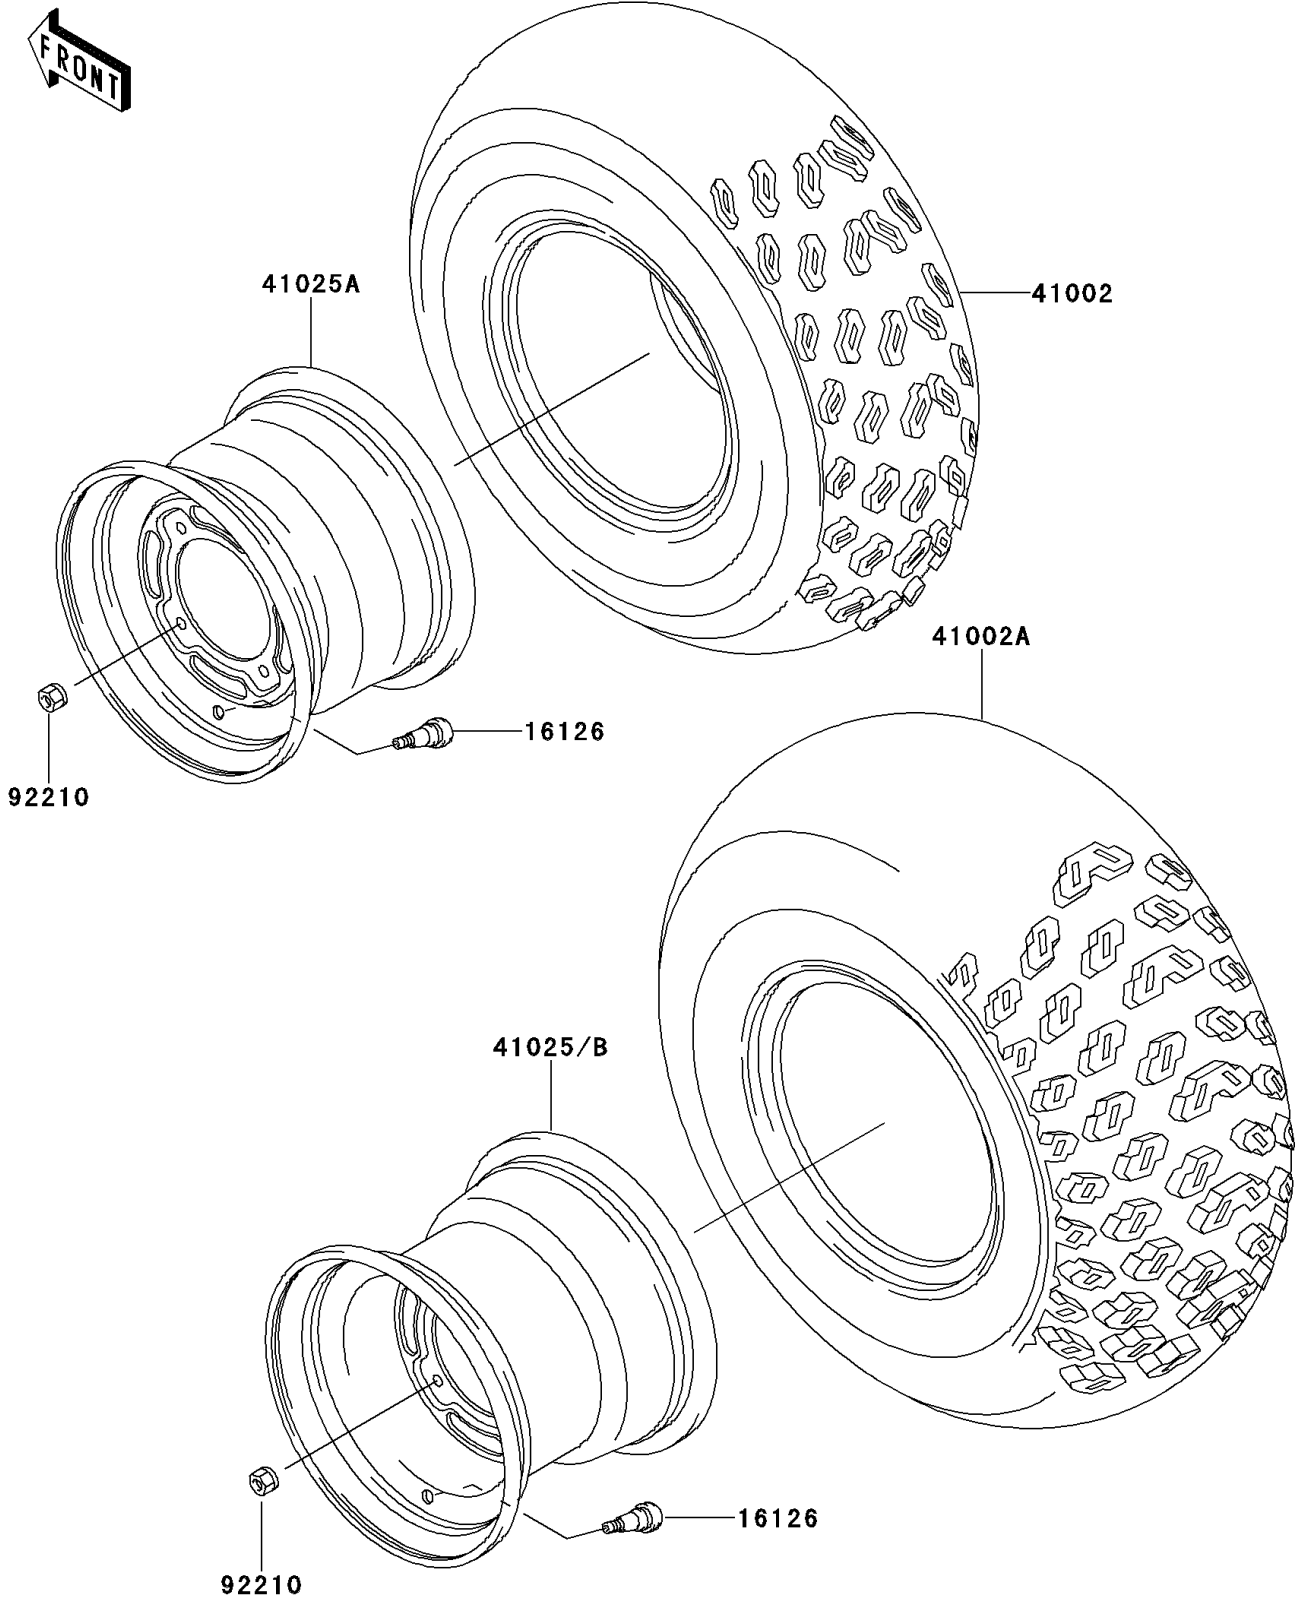

1999 Bayou 300 PARTS DIAGRAM

Wheels/Tires

F2210

1999 Bayou 300 PARTS LIST

Wheels/Tires

ITEM NAME	PART NUMBER	QUANTITY
VALVE (Ref # 16126)	16126-4001	4
TIRE,FR,AT22X9-10,KT761(D) (Ref # 41002)	41002-1525	2
TIRE,RR,AT24X11-10,KT765(D) (Ref # 41002A)	41002-1526	2
RIM,FR,10X7.0,SILVER NO.40 (Ref # 41025A)	41025-1212-5A	2
RIM,RR,10X8.5,SILVER NO.40 (Ref # 41025B)	41025-1339-5A	2
NUT,LOCK,10MM (Ref # 92210)	92210-1204	16