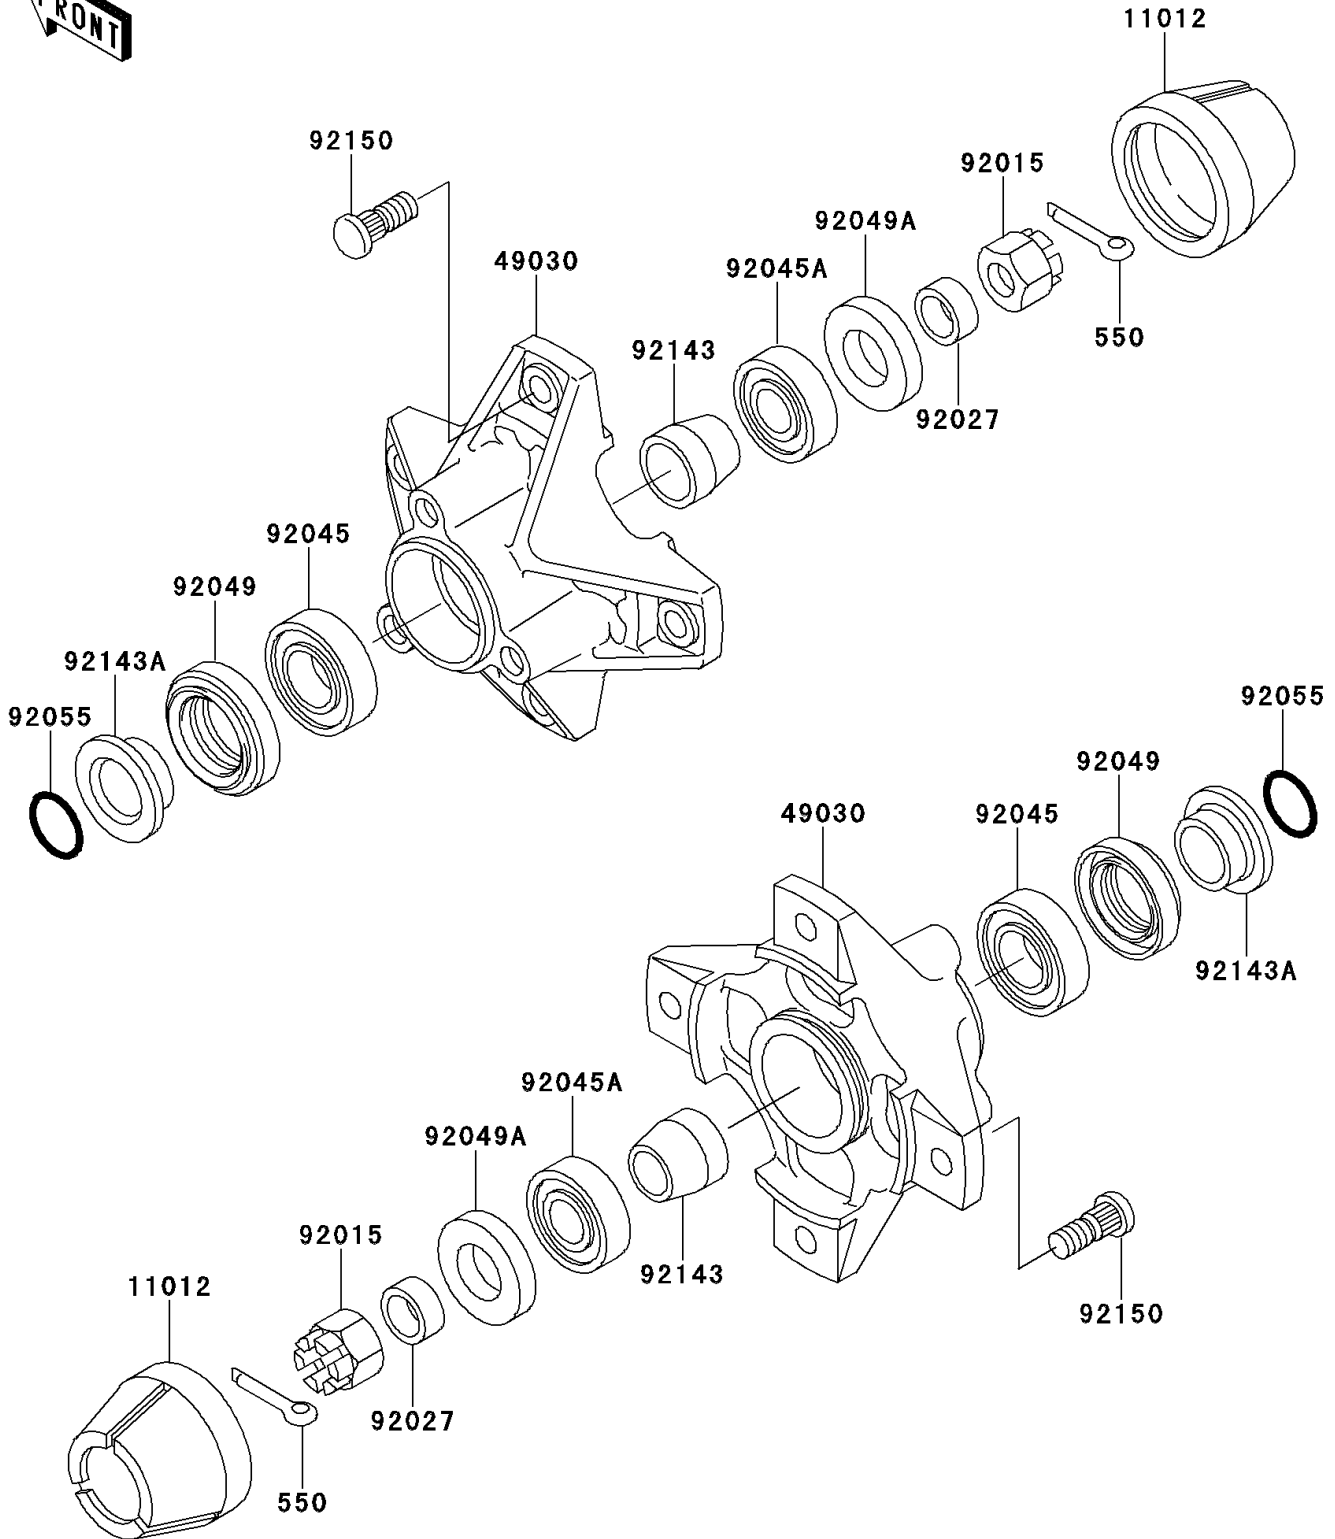

1997 Bayou 300 PARTS DIAGRAM

Front Hub

F2230

1997 Bayou 300 PARTS LIST

Front Hub

ITEM NAME	PART NUMBER	QUANTITY
PIN-COTTER,4.0X30 (Ref # 550)	550D4030	2
CAP,WHEEL (Ref # 11012)	11012-1969	2
HUB,FR (Ref # 49030)	49030-1088	2
NUT,CASTLE,16MM (Ref # 92015)	92015-1947	2
COLLAR,16.0X22X9.5 (Ref # 92027)	92027-1815	2
BEARING-BALL,60/222RS (Ref # 92045)	92045-1170	2
BEARING-BALL,6203DDU2 AV2S (Ref # 92045A)	92045-1228	2
SEAL-OIL,SDD4 28 44 8 (Ref # 92049)	92049-1260	2
SEAL-OIL (Ref # 92049A)	92049-1318	2
RING-O,21.5MM (Ref # 92055)	92055-1293	2
COLLAR,L=25 (Ref # 92143)	92143-1007	2
COLLAR,L=14.1 (Ref # 92143A)	92143-1008	2
BOLT (Ref # 92150)	92150-1289	8