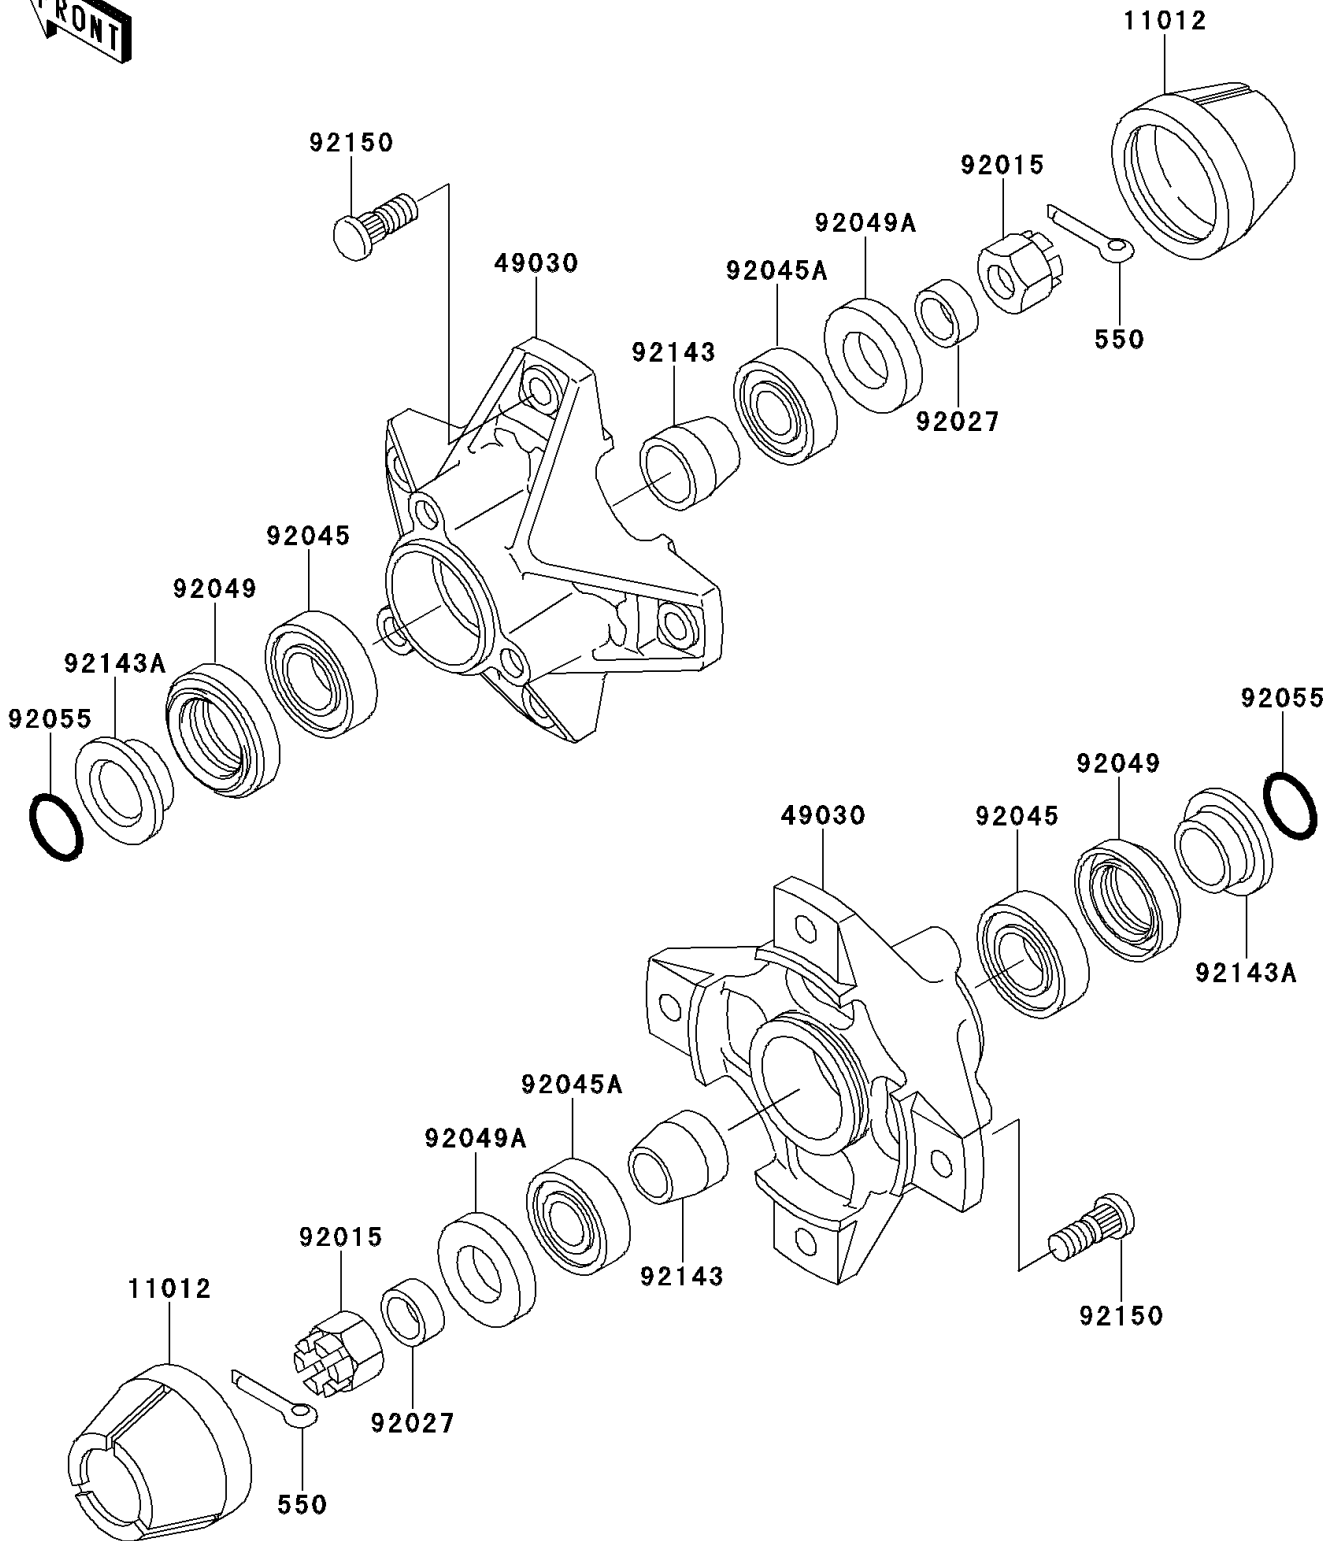

1997 Bayou 300 PARTS DIAGRAM

Front Hub

F2230

1997 Bayou 300 PARTS LIST

Front Hub

| ITEM NAME | PART NUMBER | QUANTITY |
|---|-------------|----------|
| PIN-COTTER,4.0X30 (Ref # 550) | 550D4030 | 2 |
| CAP,WHEEL (Ref # 11012) | 11012-1969 | 2 |
| HUB,FR (Ref # 49030) | 49030-1088 | 2 |
| NUT,CASTLE,16MM (Ref # 92015) | 92015-1947 | 2 |
| COLLAR,16.0X22X9.5 (Ref # 92027) | 92027-1815 | 2 |
| BEARING-BALL,60/222RS (Ref # 92045) | 92045-1170 | 2 |
| BEARING-BALL,6203DDU2 AV2S (Ref # 92045A) | 92045-1228 | 2 |
| SEAL-OIL,SDD4 28 44 8 (Ref # 92049) | 92049-1260 | 2 |
| SEAL-OIL (Ref # 92049A) | 92049-1318 | 2 |
| RING-O,21.5MM (Ref # 92055) | 92055-1293 | 2 |
| COLLAR,L=25 (Ref # 92143) | 92143-1007 | 2 |
| COLLAR,L=14.1 (Ref # 92143A) | 92143-1008 | 2 |
| BOLT (Ref # 92150) | 92150-1289 | 8 |