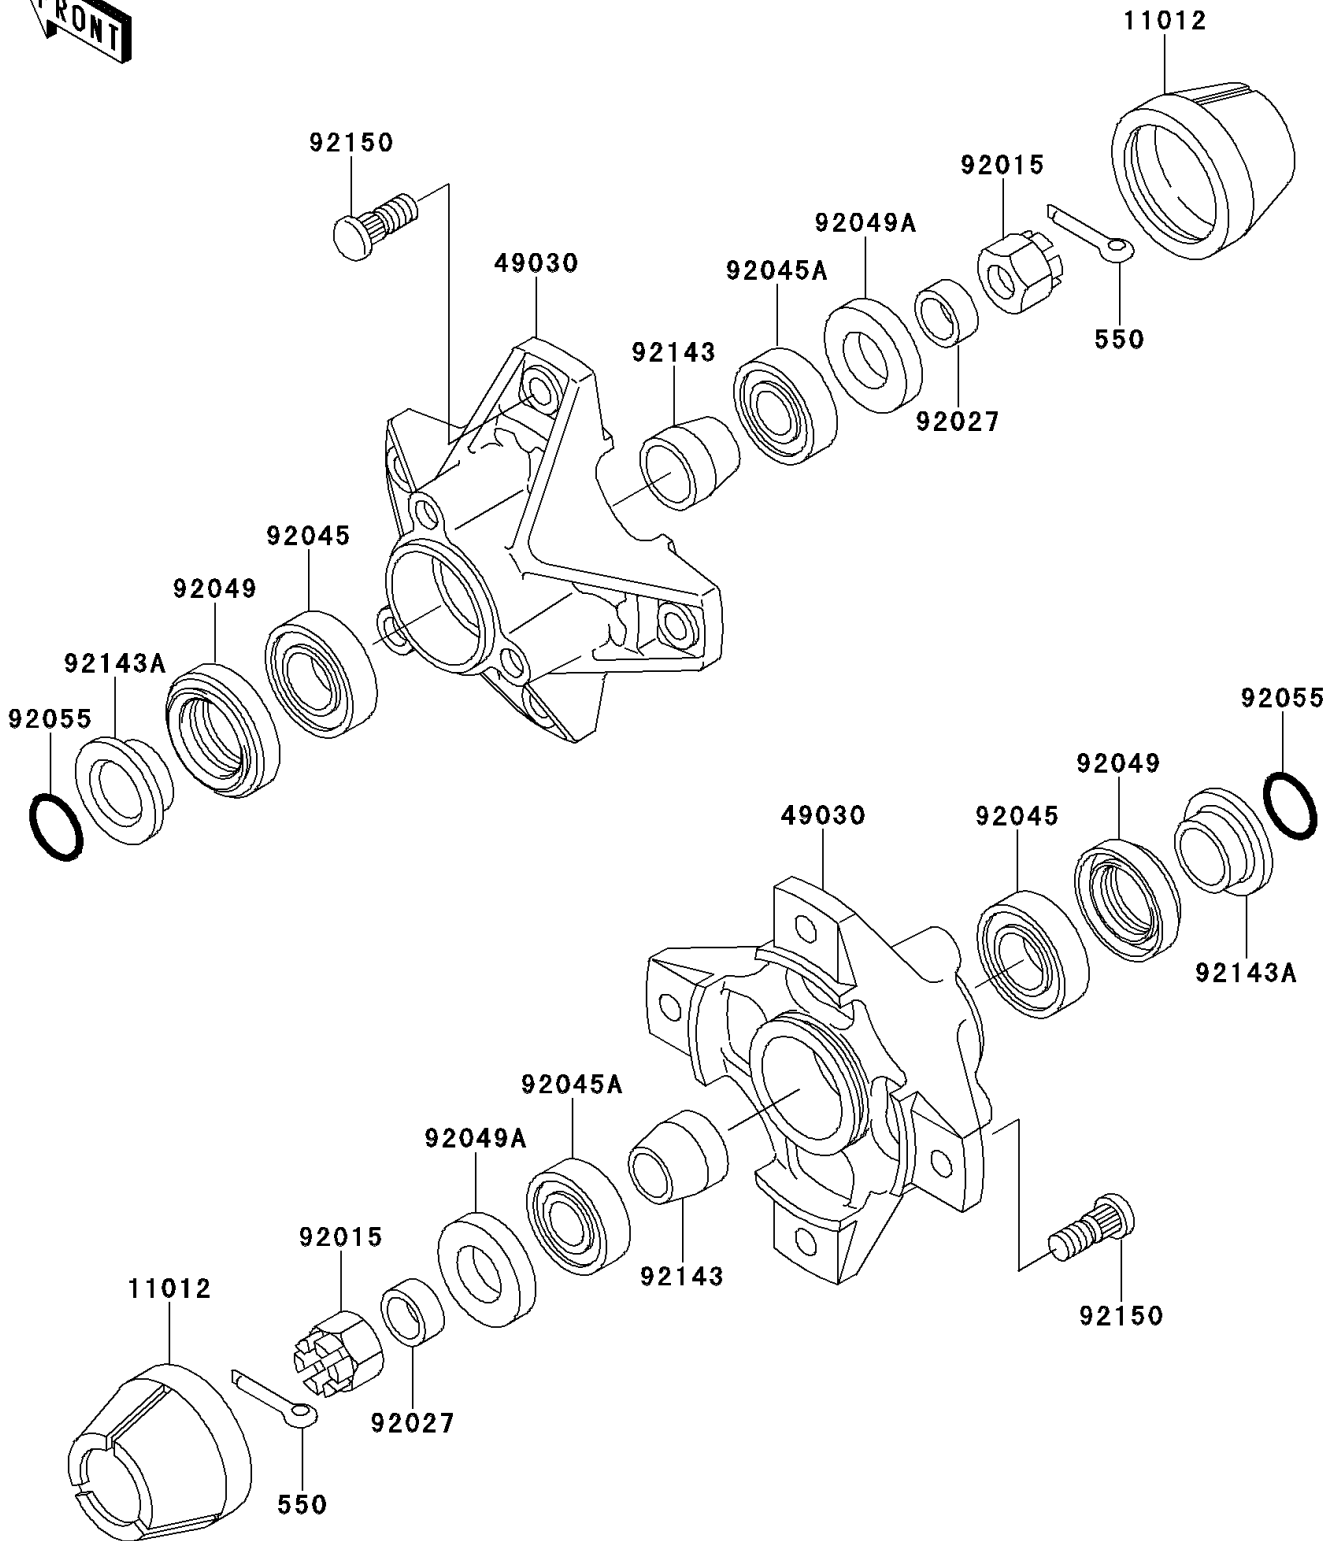

1998 Bayou 300 PARTS DIAGRAM

Front Hub

F2230

1998 Bayou 300 PARTS LIST

Front Hub

ITEM NAME	PART NUMBER	QUANTITY
PIN-COTTER,4.0X30 (Ref # 550)	550D4030	2
CAP,WHEEL (Ref # 11012)	11012-1969	2
HUB,FR (Ref # 49030)	49030-1088	2
NUT,CASTLE,16MM (Ref # 92015)	92015-1947	2
COLLAR,16.0X22X9.5 (Ref # 92027)	92027-1815	2
BEARING-BALL,60/222RS (Ref # 92045)	92045-1170	2
BEARING-BALL,6203DDU2 AV2S (Ref # 92045A)	92045-1228	2
SEAL-OIL,SDD4 28 44 8 (Ref # 92049)	92049-1260	2
SEAL-OIL (Ref # 92049A)	92049-1318	2
RING-O,21.5MM (Ref # 92055)	92055-1293	2
COLLAR,L=25 (Ref # 92143)	92143-1007	2
COLLAR,L=14.1 (Ref # 92143A)	92143-1008	2
BOLT (Ref # 92150)	92150-1289	8