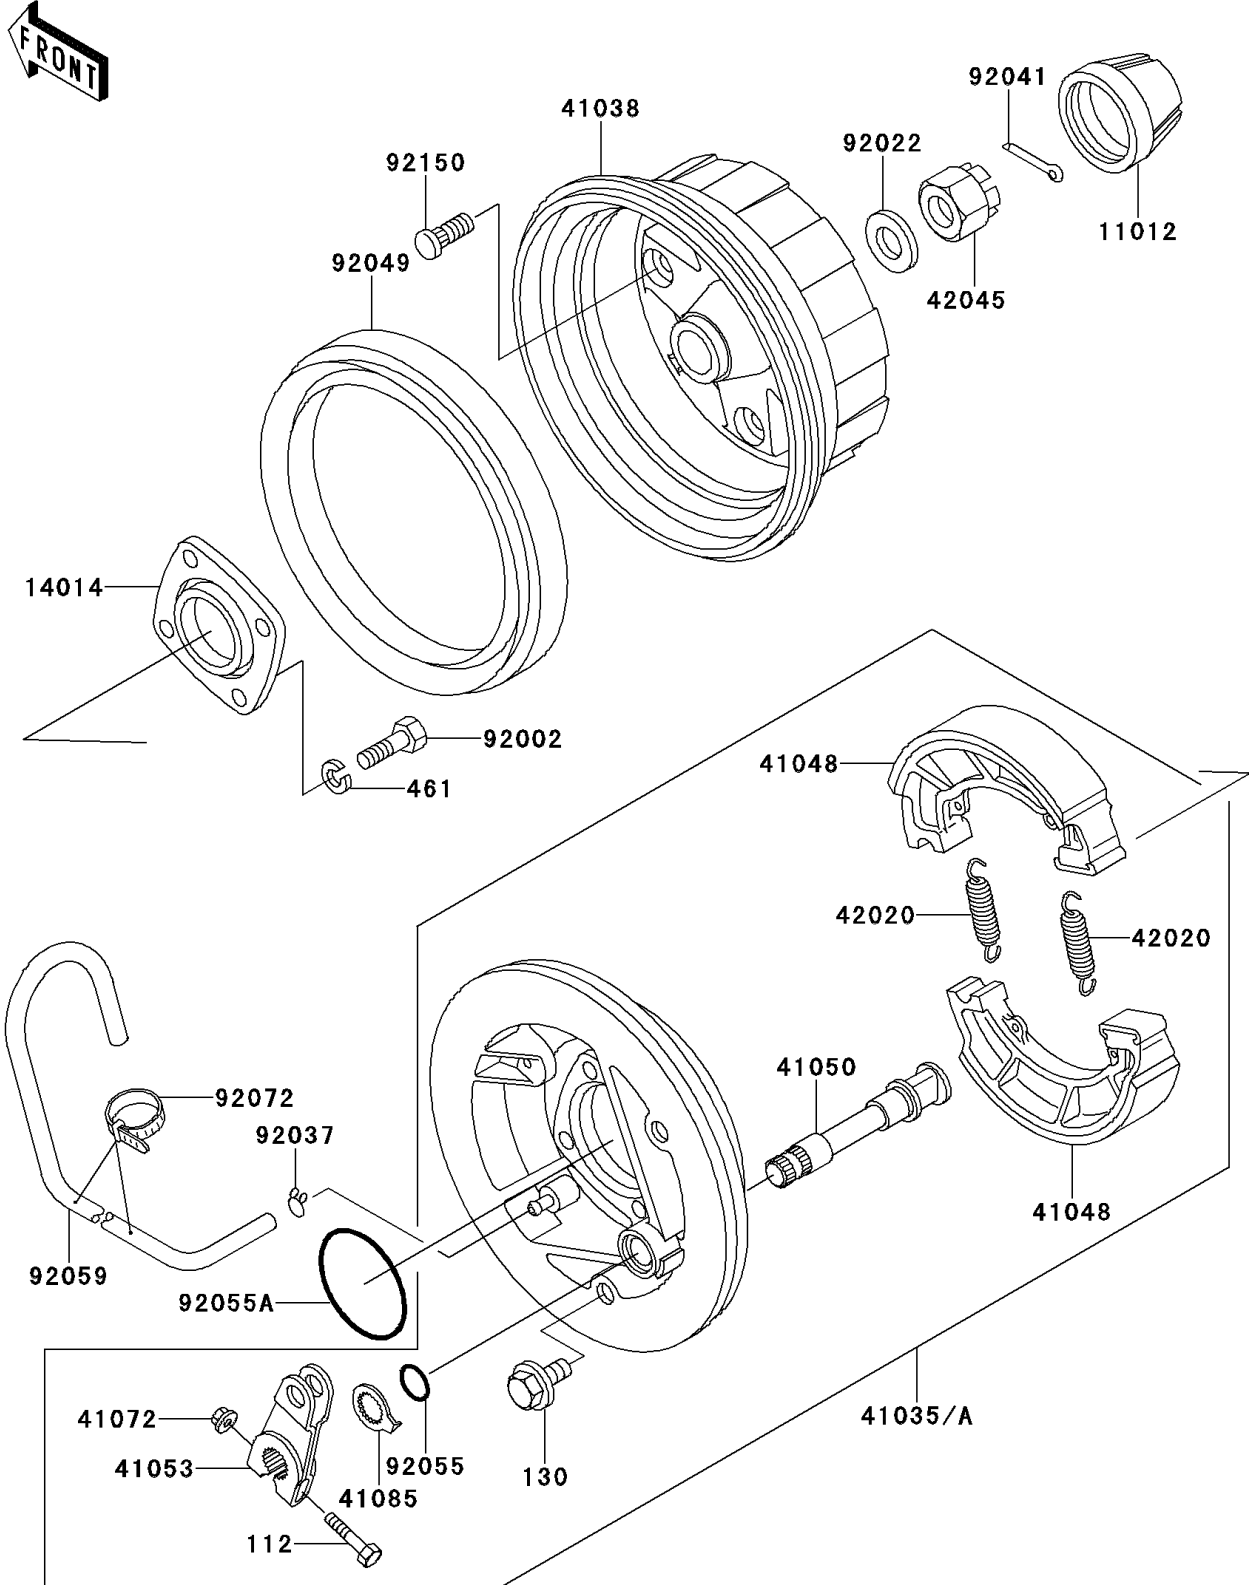

1997 Bayou 300 PARTS DIAGRAM

Rear Hub

F2240

1997 Bayou 300 PARTS LIST

Rear Hub

ITEM NAME	PART NUMBER	QUANTITY
BOLT-UPSET (Ref # 112)	112H0640	2
BOLT-FLANGED,10X16 (Ref # 130)	130B1016	2
WASHER-SPRING,10MM (Ref # 461)	461F1000	8
CAP,WHEEL (Ref # 11012)	11012-1969	2
PLATE-POSITION (Ref # 14014)	14014-1072	2
PANEL-ASSY-BRAKE,RR,RH (Ref # 41035)	41035-1239	1
PANEL-ASSY-BRAKE,RR,LH (Ref # 41035A)	41035-1273	1
DRUM,RR (Ref # 41038)	41038-1201	2
SHOE-BRAKE (Ref # 41048)	41048-1069	4
CAM-BRAKE (Ref # 41050)	41050-1074	2
LEVER-BRAKE CAM (Ref # 41053)	41053-1064	2
NUT,6MM (Ref # 41072)	41072-007	2
INDICATOR (Ref # 41085)	41085-1053	2
SPRING,BRAKE SHOE (Ref # 42020)	42020-004	4
NUT,CASTLE,18MM (Ref # 42045)	42045-018	2
BOLT,10X30 (Ref # 92002)	92002-1918	8
WASHER,18.3X34X4.5 (Ref # 92022)	92022-1658	2
CLAMP,TUBE (Ref # 92037)	92037-147	2
COTTER,4.0X35 (Ref # 92041)	92041-1053	2
SEAL-OIL (Ref # 92049)	92049-1242	2
RING-O,ID=16.4 (Ref # 92055)	92055-1376	2
RING-O (Ref # 92055A)	92055-3018	2
TUBE,4.7X9.5X1240 (Ref # 92059)	92059-1968	2
BAND,L=123 (Ref # 92072)	92072-030	5
BOLT,10MM (Ref # 92150)	92150-1110	8