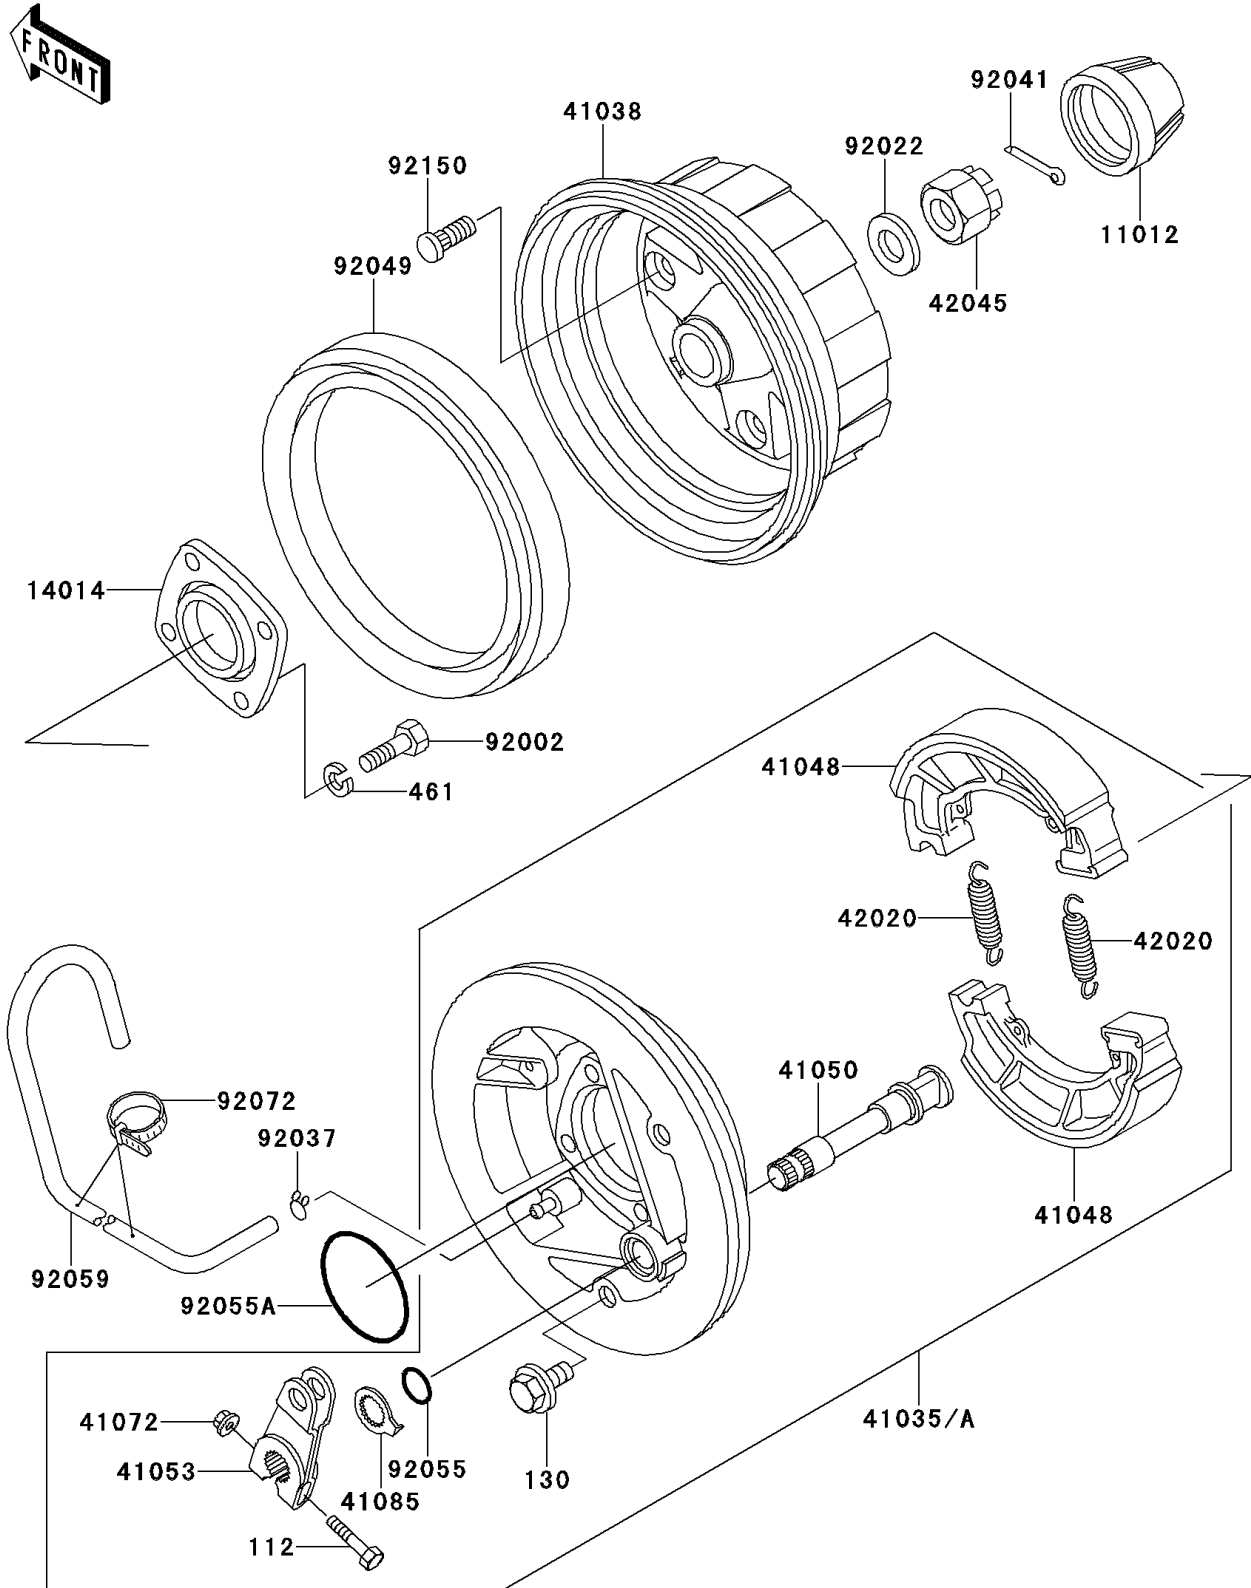

1999 Bayou 300 PARTS DIAGRAM

Rear Hub

F2240

1999 Bayou 300 PARTS LIST

Rear Hub

ITEM NAME	PART NUMBER	QUANTITY
BOLT-UPSET (Ref # 112)	112H0640	2
BOLT-FLANGED,10X16 (Ref # 130)	130B1016	2
WASHER-SPRING,10MM (Ref # 461)	461F1000	8
CAP,WHEEL (Ref # 11012)	11012-1969	2
PLATE-POSITION (Ref # 14014)	14014-1072	2
PANEL-ASSY-BRAKE,RR,RH (Ref # 41035)	41035-1239	1
PANEL-ASSY-BRAKE,RR,LH (Ref # 41035A)	41035-1273	1
DRUM,RR (Ref # 41038)	41038-1201	2
SHOE-BRAKE (Ref # 41048)	41048-1069	4
CAM-BRAKE (Ref # 41050)	41050-1074	2
LEVER-BRAKE CAM (Ref # 41053)	41053-1064	2
NUT,6MM (Ref # 41072)	41072-007	2
INDICATOR (Ref # 41085)	41085-1053	2
SPRING,BRAKE SHOE (Ref # 42020)	42020-004	4
NUT,CASTLE,18MM (Ref # 42045)	42045-018	2
BOLT,10X30 (Ref # 92002)	92002-1918	8
WASHER,18.3X34X4.5 (Ref # 92022)	92022-1658	2
CLAMP,TUBE (Ref # 92037)	92037-147	2
COTTER,4.0X35 (Ref # 92041)	92041-1053	2
SEAL-OIL (Ref # 92049)	92049-1242	2
RING-O,ID=16.4 (Ref # 92055)	92055-1376	2
RING-O (Ref # 92055A)	92055-3018	2
TUBE,4.7X9.5X1240 (Ref # 92059)	92059-1968	2
BAND,L=123 (Ref # 92072)	92072-030	5
BOLT,10MM (Ref # 92150)	92150-1110	8