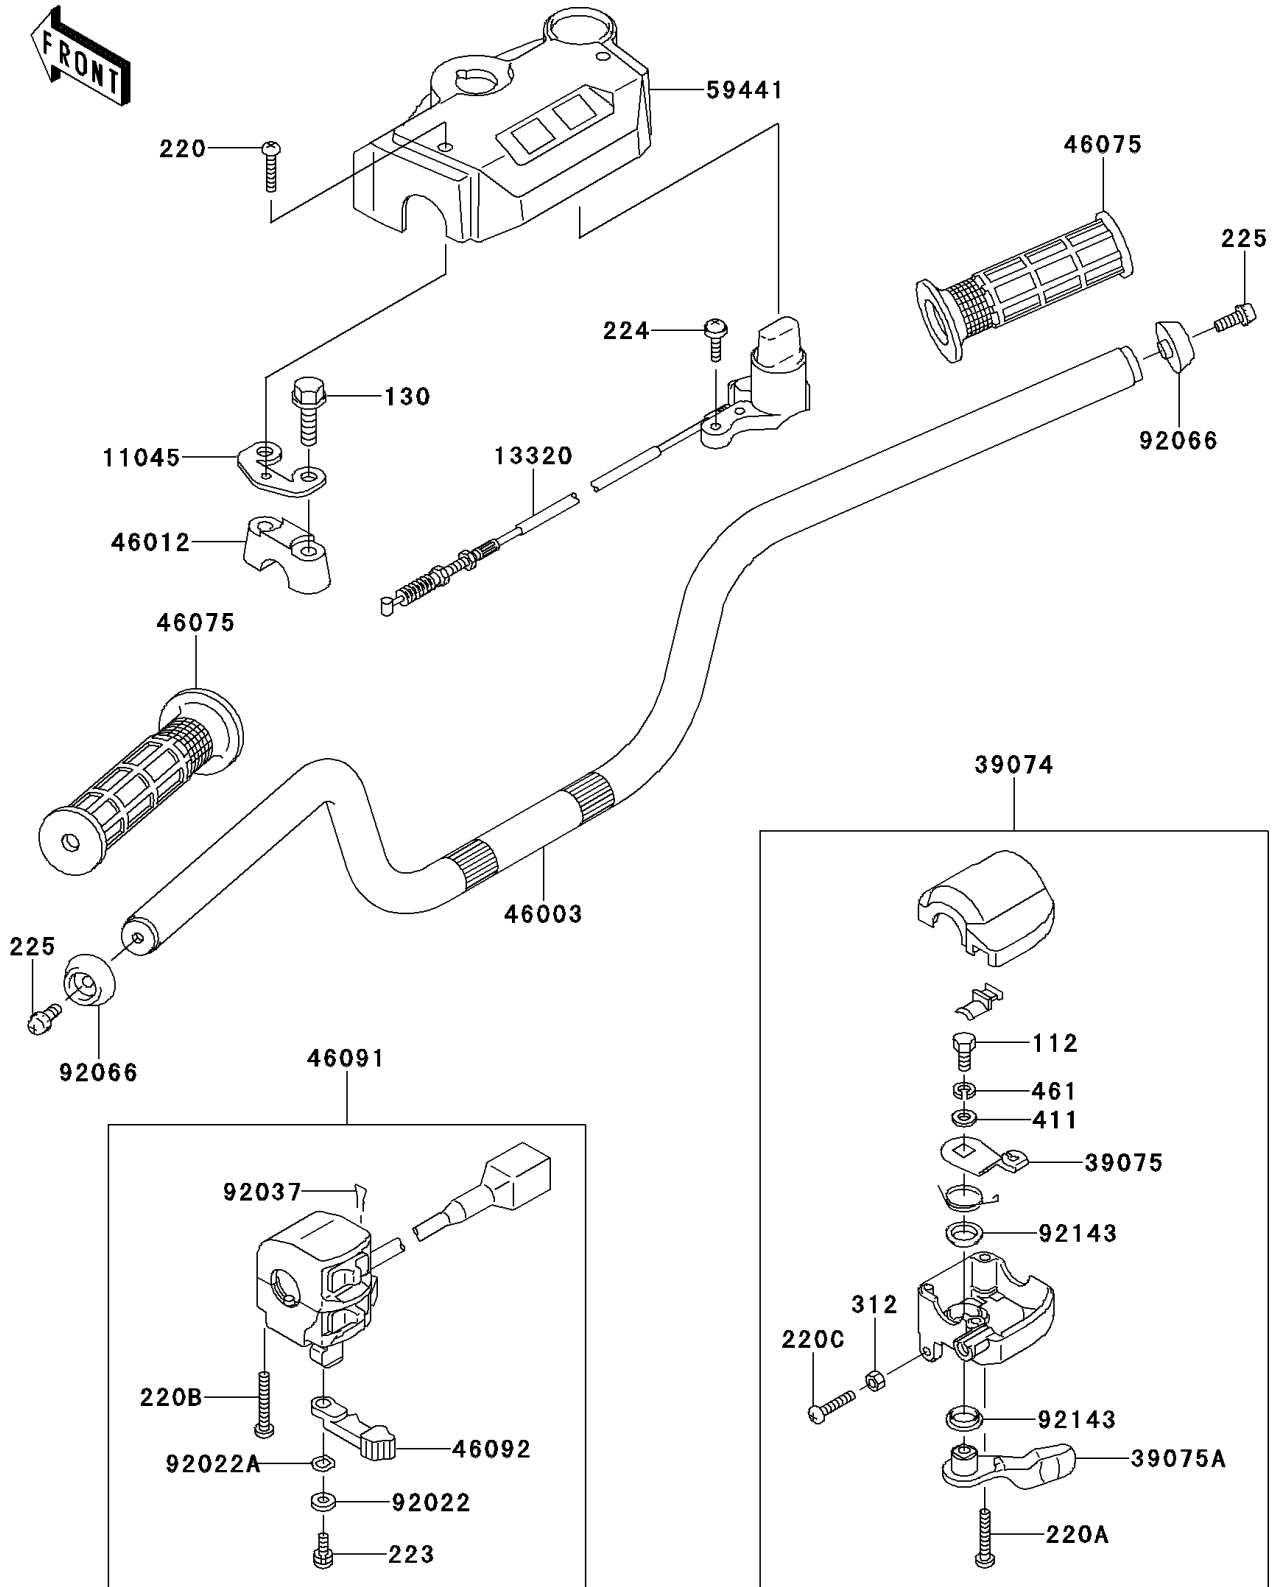

1997 Bayou 300 PARTS DIAGRAM

Handlebar

F2310

1997 Bayou 300 PARTS LIST

Handlebar

ITEM NAME	PART NUMBER	QUANTITY
BOLT-UPSET (Ref # 112)	112D0614	1
BOLT-FLANGED (Ref # 130)	130P0860	4
SCREW-PAN-CROS,4X20 (Ref # 220)	220C0420	2
SCREW-PAN-CROS (Ref # 220A)	220C0530	2
SCREW-PAN-CROS (Ref # 220B)	220C0535	2
SCREW-PAN-CROS,6X30,BLACK (Ref # 220C)	220C0630	1
SCREW-PAN-WS-CROS (Ref # 223)	223C0512	1
SCREW-PAN-WP-CROS,5X20 (Ref # 224)	224B0520	2
SCREW-PAN-WSP-CROS,6X20 (Ref # 225)	225C0620	2
NUT-HEX,6MM,BLACK (Ref # 312)	312C0600	1
WASHER-PLAIN,6MM (Ref # 411)	411E0600	1
WASHER-SPRING (Ref # 461)	461L0600	1
BRACKET,HANDLE COVER (Ref # 11045)	11045-1925	2
LEVER-ASSY,REVERSE (Ref # 13320)	13320-1007	1
LEVER-ASSY-THROTTLE (Ref # 39074)	39074-1055	1
LEVER-THROTTLE,ARM (Ref # 39075)	39075-1054	1
LEVER-THROTTLE (Ref # 39075A)	39075-1059	1
HANDLE (Ref # 46003)	46003-1292	1
HOLDER-HANDLE (Ref # 46012)	46012-1168	2
GRIP (Ref # 46075)	46075-1056	2
HOUSING-ASSY-CONTROL,LH (Ref # 46091)	46091-1462	1
LEVER-GRIP,CHOKE (Ref # 46092)	46092-1149	1
COVER-HANDLE (Ref # 59441)	59441-1077	1
WASHER,5MM (Ref # 92022)	92022-1837	1
WASHER,WAVE,5MM (Ref # 92022A)	92022-1838	1
CLAMP,CLIP (Ref # 92037)	92037-1836	1
PLUG,HANDLE (Ref # 92066)	92066-1191	2
COLLAR (Ref # 92143)	92143-1138	2