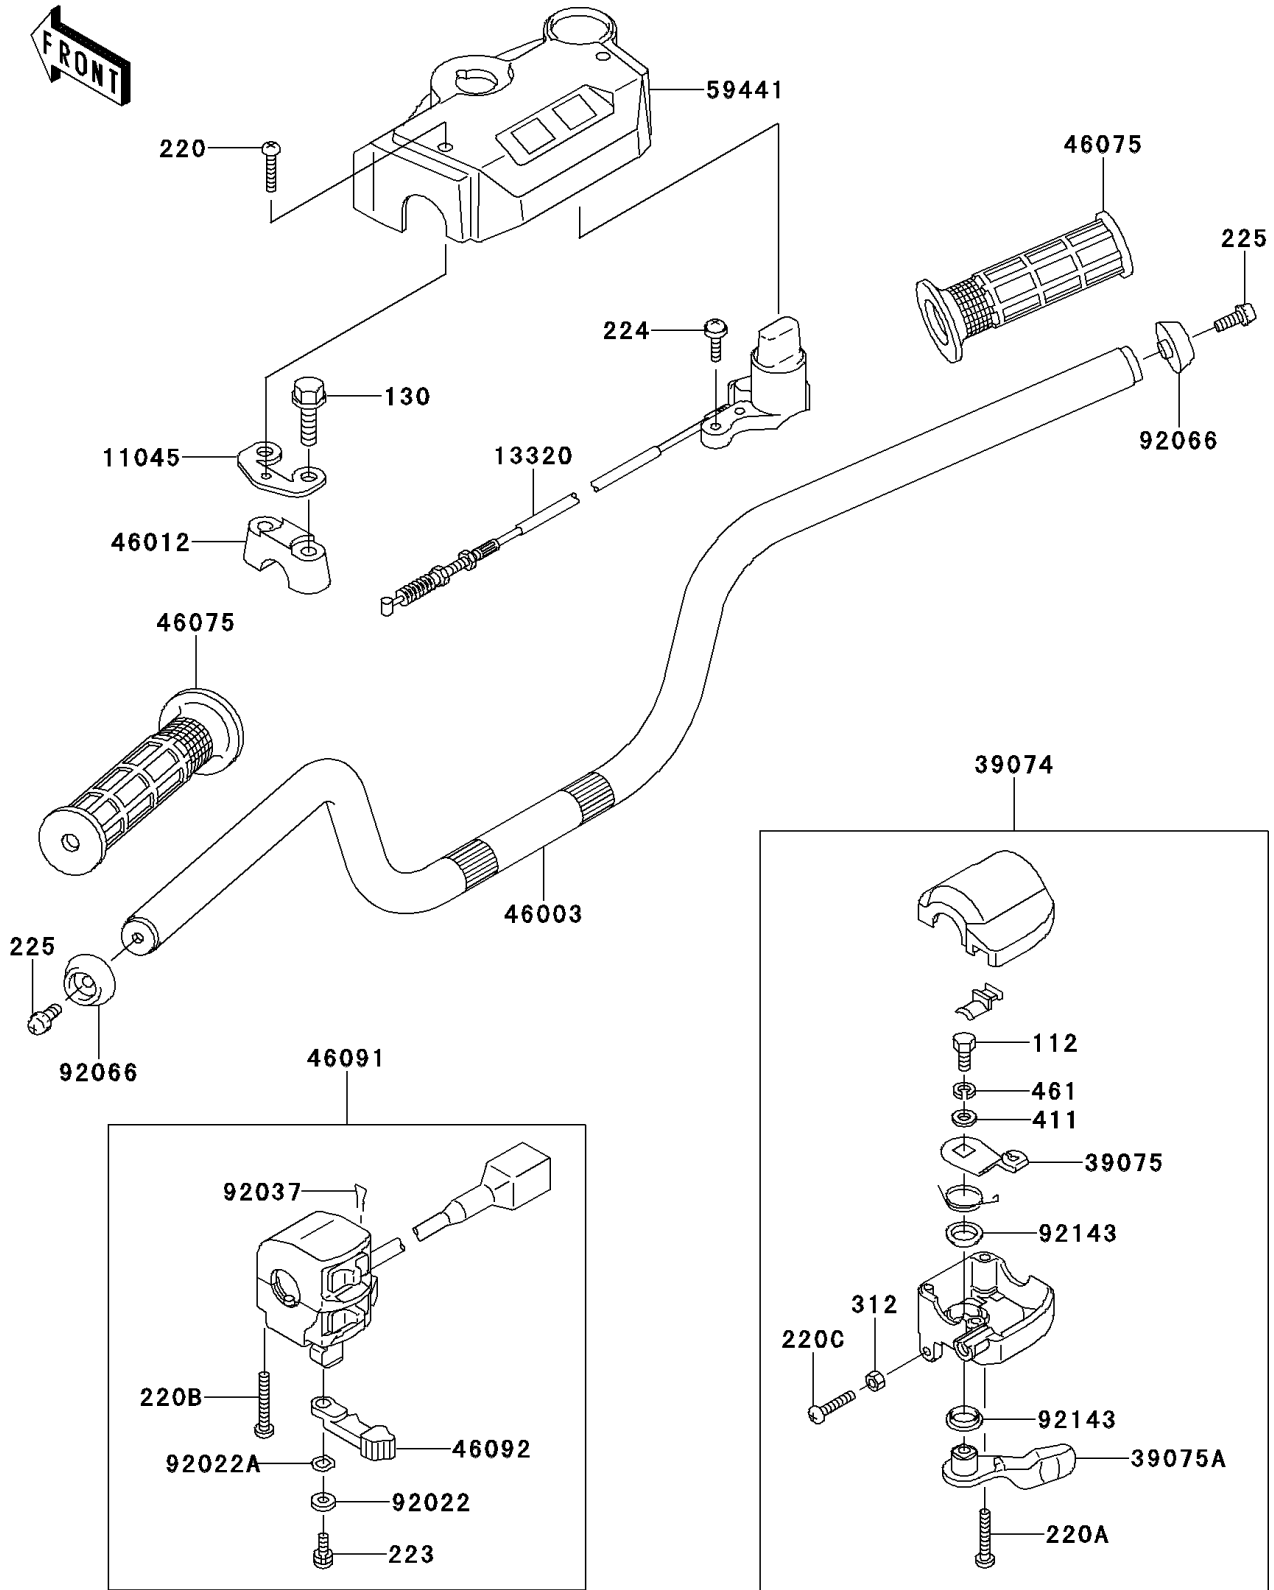

# 1997 Bayou 300 PARTS DIAGRAM

Handlebar

F2310

# 1997 Bayou 300 PARTS LIST

## Handlebar

ITEM NAME	PART NUMBER	QUANTITY
BOLT-UPSET (Ref # 112)	112D0614	1
BOLT-FLANGED (Ref # 130)	130P0860	4
SCREW-PAN-CROS,4X20 (Ref # 220)	220C0420	2
SCREW-PAN-CROS (Ref # 220A)	220C0530	2
SCREW-PAN-CROS (Ref # 220B)	220C0535	2
SCREW-PAN-CROS,6X30,BLACK (Ref # 220C)	220C0630	1
SCREW-PAN-WS-CROS (Ref # 223)	223C0512	1
SCREW-PAN-WP-CROS,5X20 (Ref # 224)	224B0520	2
SCREW-PAN-WSP-CROS,6X20 (Ref # 225)	225C0620	2
NUT-HEX,6MM,BLACK (Ref # 312)	312C0600	1
WASHER-PLAIN,6MM (Ref # 411)	411E0600	1
WASHER-SPRING (Ref # 461)	461L0600	1
BRACKET,HANDLE COVER (Ref # 11045)	11045-1925	2
LEVER-ASSY,REVERSE (Ref # 13320)	13320-1007	1
LEVER-ASSY-THROTTLE (Ref # 39074)	39074-1055	1
LEVER-THROTTLE,ARM (Ref # 39075)	39075-1054	1
LEVER-THROTTLE (Ref # 39075A)	39075-1059	1
HANDLE (Ref # 46003)	46003-1292	1
HOLDER-HANDLE (Ref # 46012)	46012-1168	2
GRIP (Ref # 46075)	46075-1056	2
HOUSING-ASSY-CONTROL,LH (Ref # 46091)	46091-1462	1
LEVER-GRIP,CHOKE (Ref # 46092)	46092-1149	1
COVER-HANDLE (Ref # 59441)	59441-1077	1
WASHER,5MM (Ref # 92022)	92022-1837	1
WASHER,WAVE,5MM (Ref # 92022A)	92022-1838	1
CLAMP,CLIP (Ref # 92037)	92037-1836	1
PLUG,HANDLE (Ref # 92066)	92066-1191	2
COLLAR (Ref # 92143)	92143-1138	2