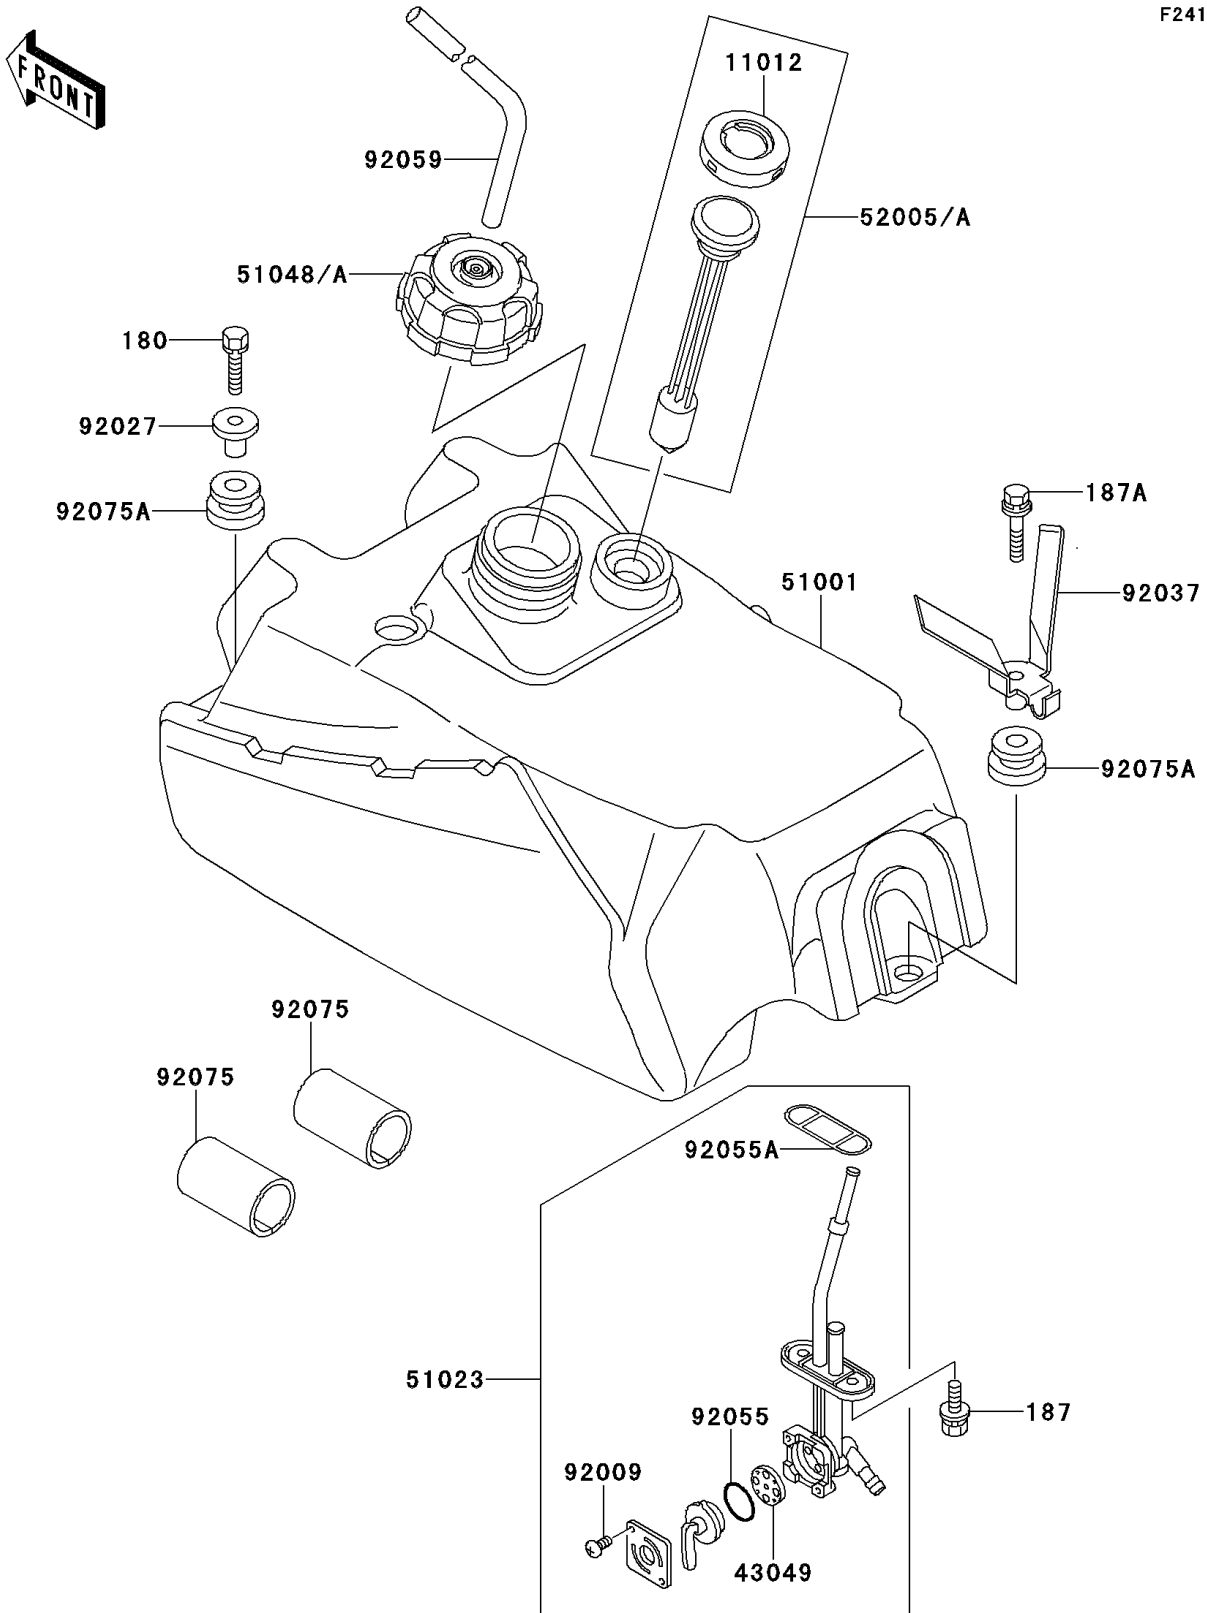

1997 Bayou 300 PARTS DIAGRAM

Fuel Tank

F2410

1997 Bayou 300 PARTS LIST

Fuel Tank

ITEM NAME	PART NUMBER	QUANTITY
BOLT-UPSET-WS,6X25 (Ref # 180)	180D0625	2
BOLT-UPSET-WSP (Ref # 187)	187B0614	2
BOLT-UPSET-WSP (Ref # 187A)	187D0630	1
CAP,FUEL GAUGE (Ref # 11012)	11012-1627	1
PACKING,FUEL TAP LEVER (Ref # 43049)	43049-1017	1
TANK-COMP-FUEL (Ref # 51001)	51001-1278	1
TAP-ASSY,FUEL (Ref # 51023)	51023-1144	1
CAP-ASSY-TANK,FUEL (Ref # 51048)	51048-1092	1
GAUGE,FUEL (Ref # 52005)	52005-1092	1
SCREW,3X5 (Ref # 92009)	92009-1123	2
COLLAR,L=16.1 (Ref # 92027)	92027-1847	2
CLAMP,HOSE (Ref # 92037)	92037-1982	1
RING-O,FUEL TAP LEVER (Ref # 92055)	92055-1111	1
RING-O,FUEL TAP PACKING (Ref # 92055A)	92055-1348	1
TUBE,5X9X470 (Ref # 92059)	92059-1890	1
DAMPER,FUEL TANK,FR,UNDER (Ref # 92075)	92075-1369	2
DAMPER (Ref # 92075A)	92075-1787	3