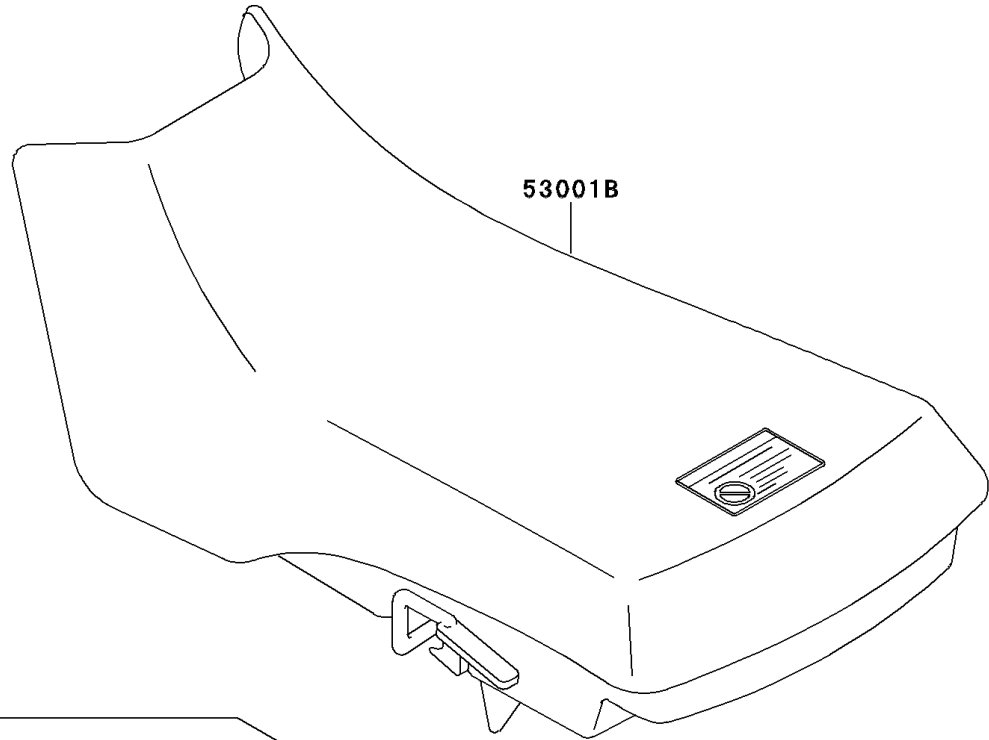

# 1997 Bayou 300 PARTS DIAGRAM

Seat

F2510

(' 97~' 00)

# 1997 Bayou 300 PARTS LIST

Seat

ITEM NAME	PART NUMBER	QUANTITY
SEAT-ASSY,BEIGE (Ref # 53001)	53001-1528-K5	1
SEAT-ASSY,GRAY (Ref # 53001A)	53001-1528-LG	1