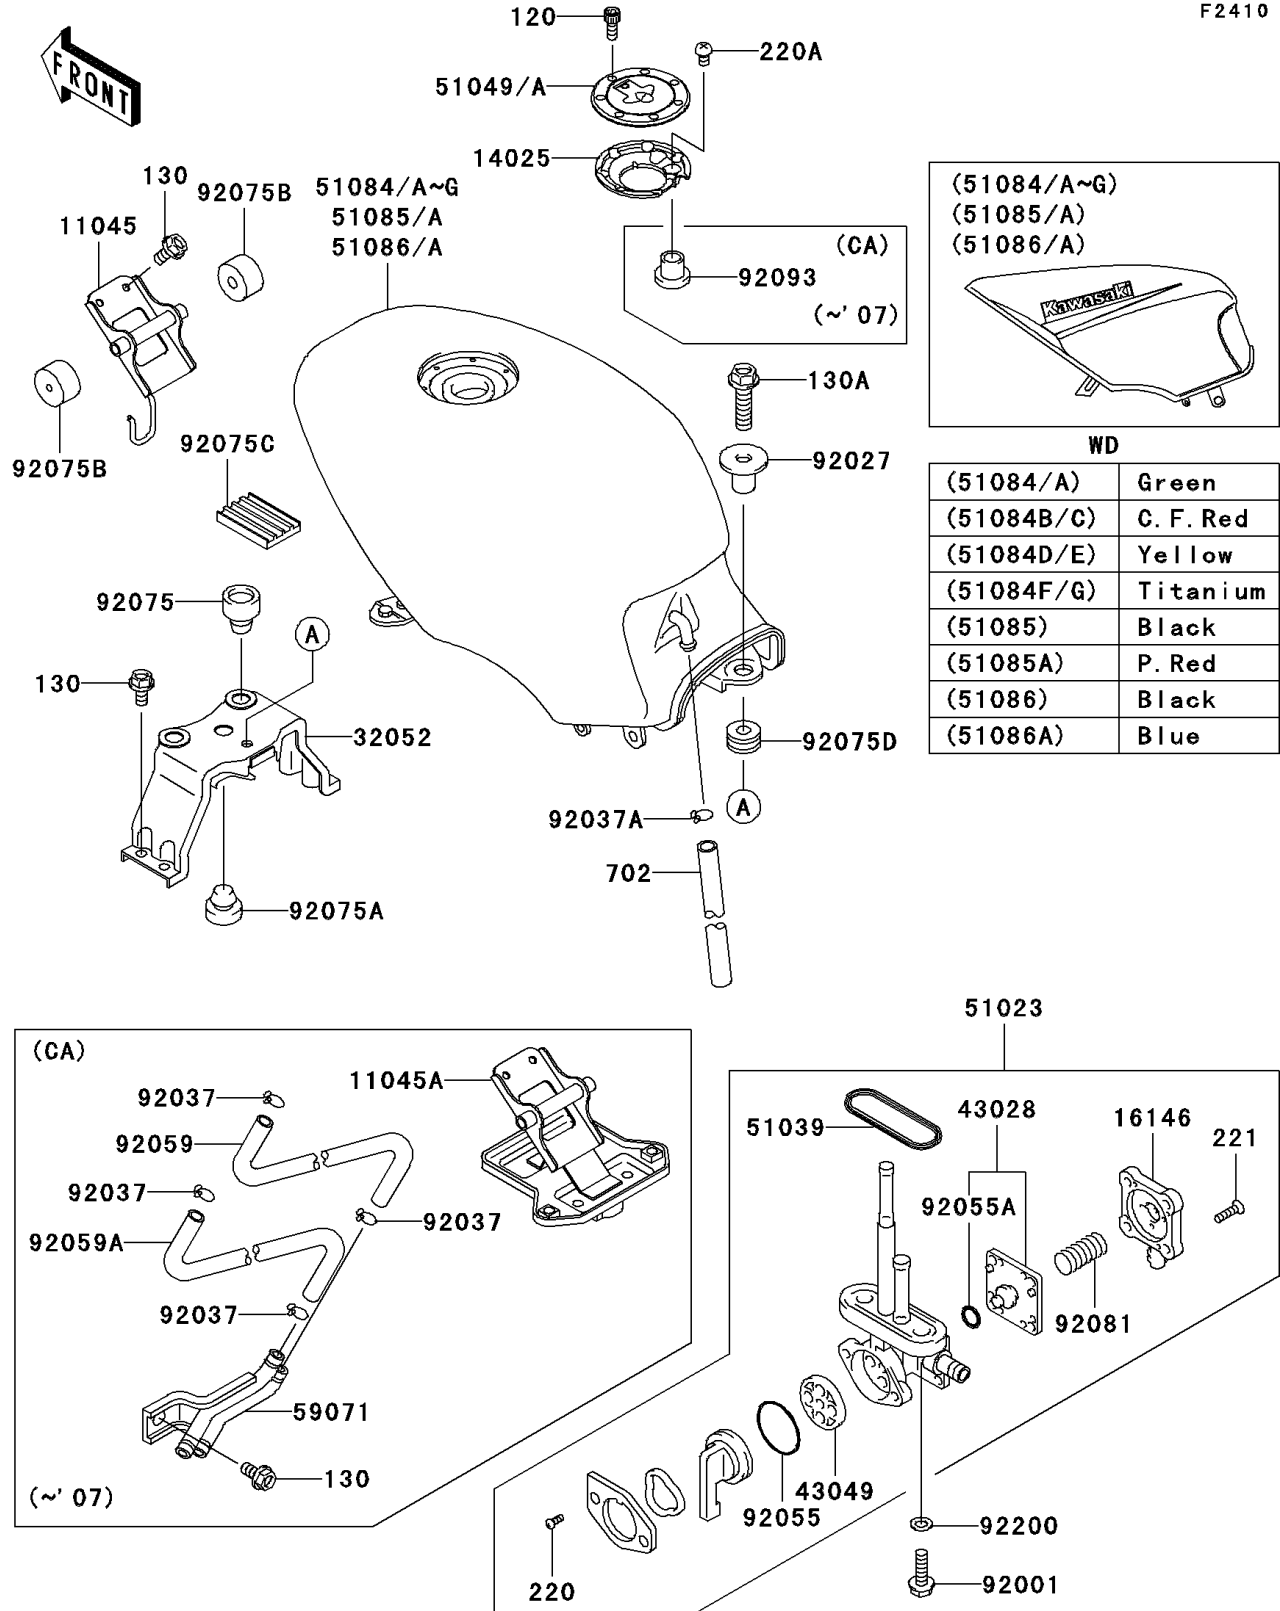

2006 Ninja® 500R PARTS DIAGRAM

Fuel Tank(6/6)

F2410

WD

(51084/A)	Green
(51084B/C)	C. F. Red
(51084D/E)	Yellow
(51084F/G)	Titanium
(51085)	Black
(51085A)	P. Red
(51086)	Black
(51086A)	Blue

2006 Ninja® 500R PARTS LIST

Fuel Tank(6/6)

ITEM NAME	PART NUMBER	QUANTITY
COVER,TANK CAP (Ref # 14025)	14025-1913	1
COVER-ASSY,TAP DIAPHRAGM (Ref # 16146)	16146-1010	1
BRACKET-TANK,FUEL,RR (Ref # 32052)	32052-1394	1
DIAPHRAGM (Ref # 43028)	43028-1033	1
PACKING (Ref # 43049)	43049-1103	1
TAP-ASSY,FUEL (Ref # 51023)	51023-1389	1
RING,TAP FLANGED (Ref # 51039)	51039-003	1
CAP-TANK,FUEL (Ref # 51049A)	51049-1130	1
BOLT,6X20 (Ref # 92001)	92001-1091	2
COLLAR,L=19.3 (Ref # 92027)	92027-1780	1
CLAMP (Ref # 92037A)	92037-1712	1
RING-O,TAP LEVER (Ref # 92055)	92055-1085	1
RING-O (Ref # 92055A)	92055-1664	1
DAMPER (Ref # 92075)	92075-015	2
DAMPER (Ref # 92075A)	92075-1045	1
DAMPER,FUEL TANK,FR (Ref # 92075B)	92075-1115	2
DAMPER (Ref # 92075C)	92075-1489	2
DAMPER (Ref # 92075D)	92075-1736	1
SPRING,TAP DIAPHRAGM (Ref # 92081)	92081-1240	1
WASHER,6.5X11.5X0.8 (Ref # 92200)	92200-0117	2
BOLT-SOCKET,5X12 (Ref # 120)	120CB0512	7
BOLT-FLANGED,8X30 (Ref # 130A)	130BA0830	1
SCREW-PAN-CROS,3X8 (Ref # 220)	220AA0308	2
SCREW-PAN-CROSS,5X8 (Ref # 220A)	220AB0508	1
SCREW-CSK-CROS,4X14 (Ref # 221)	221AA0414	4
TUBE-RUBBER,7X10X380 (Ref # 702)	702A07380	1
BRACKET,FUEL TANK,FR (Ref # 11045)	11045-1362	1
BRACKET,FUEL TANK,FR (Ref # 11045A)	11045-1389	1
TANK-COMP-FUEL,L.GREEN (Ref # 51084)	51084-5071-777	1