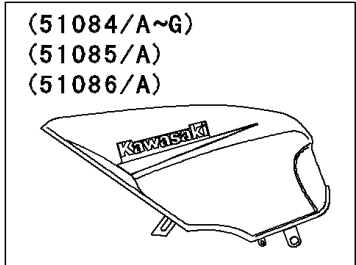

2006 Ninja® 500R PARTS DIAGRAM

Fuel Tank(6/6)

F2410

WD

(51084/A)	Green
(51084B/C)	C. F. Red
(51084D/E)	Yellow
(51084F/G)	Titanium
(51085)	Black
(51085A)	P. Red
(51086)	Black
(51086A)	Blue

2006 Ninja® 500R PARTS LIST

Fuel Tank(6/6)

ITEM NAME	PART NUMBER	QUANTITY
COVER,TANK CAP (Ref # 14025)	14025-1913	1
COVER-ASSY,TAP DIAPHRAGM (Ref # 16146)	16146-1010	1
BRACKET-TANK,FUEL,RR (Ref # 32052)	32052-1394	1
DIAPHRAGM (Ref # 43028)	43028-1033	1
PACKING (Ref # 43049)	43049-1103	1
TAP-ASSY,FUEL (Ref # 51023)	51023-1389	1
RING,TAP FLANGED (Ref # 51039)	51039-003	1
CAP-TANK,FUEL (Ref # 51049A)	51049-1130	1
BOLT,6X20 (Ref # 92001)	92001-1091	2
COLLAR,L=19.3 (Ref # 92027)	92027-1780	1
CLAMP (Ref # 92037A)	92037-1712	1
RING-O,TAP LEVER (Ref # 92055)	92055-1085	1
RING-O (Ref # 92055A)	92055-1664	1
DAMPER (Ref # 92075)	92075-015	2
DAMPER (Ref # 92075A)	92075-1045	1
DAMPER,FUEL TANK,FR (Ref # 92075B)	92075-1115	2
DAMPER (Ref # 92075C)	92075-1489	2
DAMPER (Ref # 92075D)	92075-1736	1
SPRING,TAP DIAPHRAGM (Ref # 92081)	92081-1240	1
WASHER,6.5X11.5X0.8 (Ref # 92200)	92200-0117	2
BOLT-SOCKET,5X12 (Ref # 120)	120CB0512	7
BOLT-FLANGED,8X30 (Ref # 130A)	130BA0830	1
SCREW-PAN-CROS,3X8 (Ref # 220)	220AA0308	2
SCREW-PAN-CROSS,5X8 (Ref # 220A)	220AB0508	1
SCREW-CSK-CROS,4X14 (Ref # 221)	221AA0414	4
TUBE-RUBBER,7X10X380 (Ref # 702)	702A07380	1
BRACKET,FUEL TANK,FR (Ref # 11045)	11045-1362	1
BRACKET,FUEL TANK,FR (Ref # 11045A)	11045-1389	1
TANK-COMP-FUEL,L.GREEN (Ref # 51084)	51084-5071-777	1