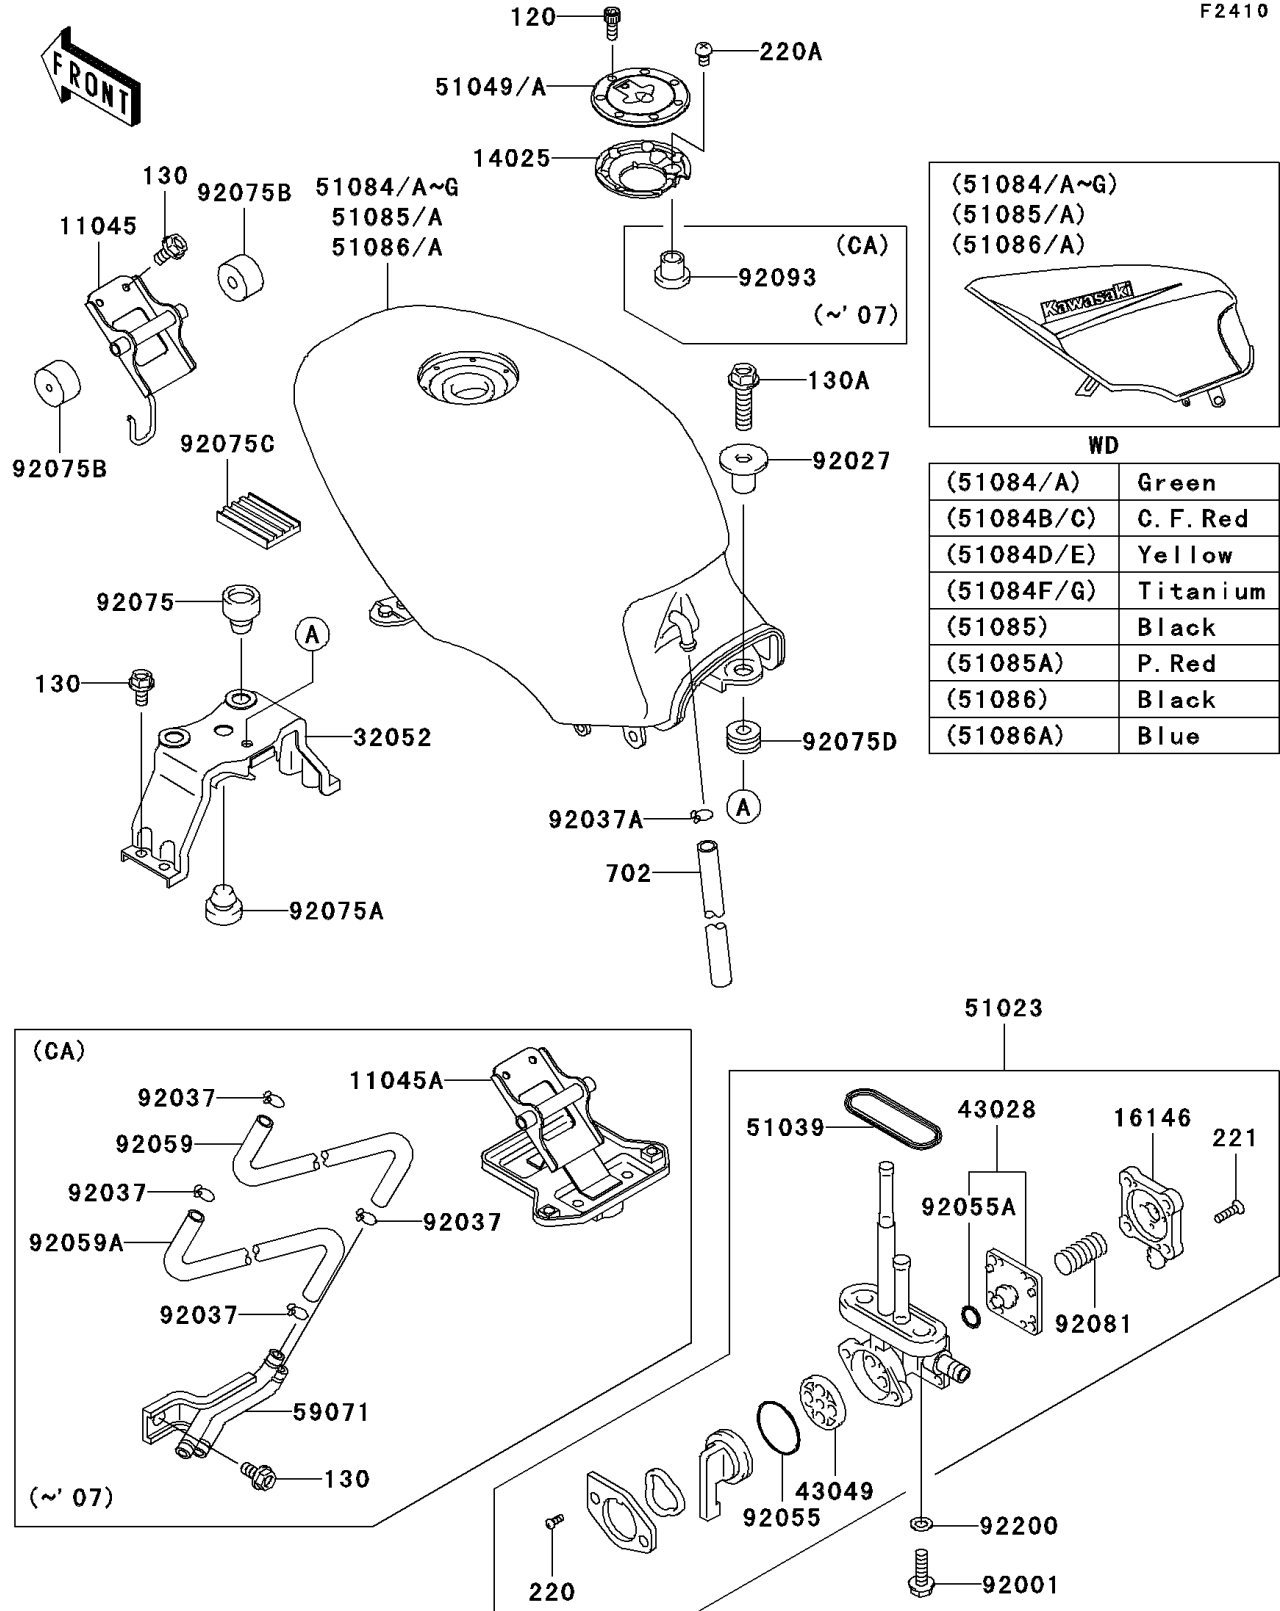

2007 Ninja® 500R PARTS DIAGRAM

Fuel Tank(6/6)

F2410

2007 Ninja® 500R PARTS LIST

Fuel Tank(6/6)

ITEM NAME	PART NUMBER	QUANTITY
COVER,TANK CAP (Ref # 14025)	14025-1913	1
COVER-ASSY,TAP DIAPHRAGM (Ref # 16146)	16146-1010	1
BRACKET-TANK,FUEL,RR (Ref # 32052)	32052-1394	1
DIAPHRAGM (Ref # 43028)	43028-1033	1
PACKING (Ref # 43049)	43049-1103	1
TAP-ASSY,FUEL (Ref # 51023)	51023-1389	1
RING,TAP FLANGED (Ref # 51039)	51039-003	1
CAP-TANK,FUEL (Ref # 51049)	51049-0018	1
BOLT,6X20 (Ref # 92001)	92001-1091	2
COLLAR,L=19.3 (Ref # 92027)	92027-1780	1
CLAMP (Ref # 92037A)	92037-1712	1
RING-O,TAP LEVER (Ref # 92055)	92055-1085	1
RING-O (Ref # 92055A)	92055-1664	1
DAMPER (Ref # 92075)	92075-015	2
DAMPER (Ref # 92075A)	92075-1045	1
DAMPER,FUEL TANK,FR (Ref # 92075B)	92075-1115	2
DAMPER (Ref # 92075C)	92075-1489	2
DAMPER (Ref # 92075D)	92075-1736	1
SPRING,TAP DIAPHRAGM (Ref # 92081)	92081-1240	1
WASHER,6.5X11.5X0.8 (Ref # 92200)	92200-0117	2
BOLT-SOCKET,5X12 (Ref # 120)	120CB0512	7
BOLT-FLANGED,8X30 (Ref # 130A)	130BA0830	1
SCREW-PAN-CROS,3X8 (Ref # 220)	220AA0308	2
SCREW-PAN-CROSS,5X8 (Ref # 220A)	220AB0508	1
SCREW-CSK-CROS,4X14 (Ref # 221)	221AA0414	4
TUBE-RUBBER,7X10X380 (Ref # 702)	702A07380	1
BRACKET,FUEL TANK,FR (Ref # 11045)	11045-1362	1
BRACKET,FUEL TANK,FR (Ref # 11045A)	11045-1389	1
TANK-COMP-FUEL,P.S.YELLOW (Ref # 51084D)	51084-5239-10A	1

2007 Ninja® 500R PARTS LIST

Fuel Tank(6/6)

ITEM NAME	PART NUMBER	QUANTITY
TANK-COMP-FUEL,P.S.YELLOW (Ref # 51084E)	51084-5240-10A	1
TANK-COMP-FUEL,M.TITANIUM (Ref # 51084F)	51084-5241-740	1
TANK-COMP-FUEL,M.TITANIUM (Ref # 51084G)	51084-5242-740	1
JOINT,EVAPO (Ref # 59071)	59071-1122	1
CLAMP,TUBE (Ref # 92037)	92037-010	4
TUBE,EVAPO (Ref # 92059)	92059-1767	1
TUBE,EVAPO (Ref # 92059A)	92059-1768	1
SEAL,FUEL TANK CAP (Ref # 92093)	92093-1030	1
BOLT-FLANGED,6X12 (Ref # 130)	130AA0612	6
BOLT-FLANGED,6X12 (Ref # 130)	130AA0612	7