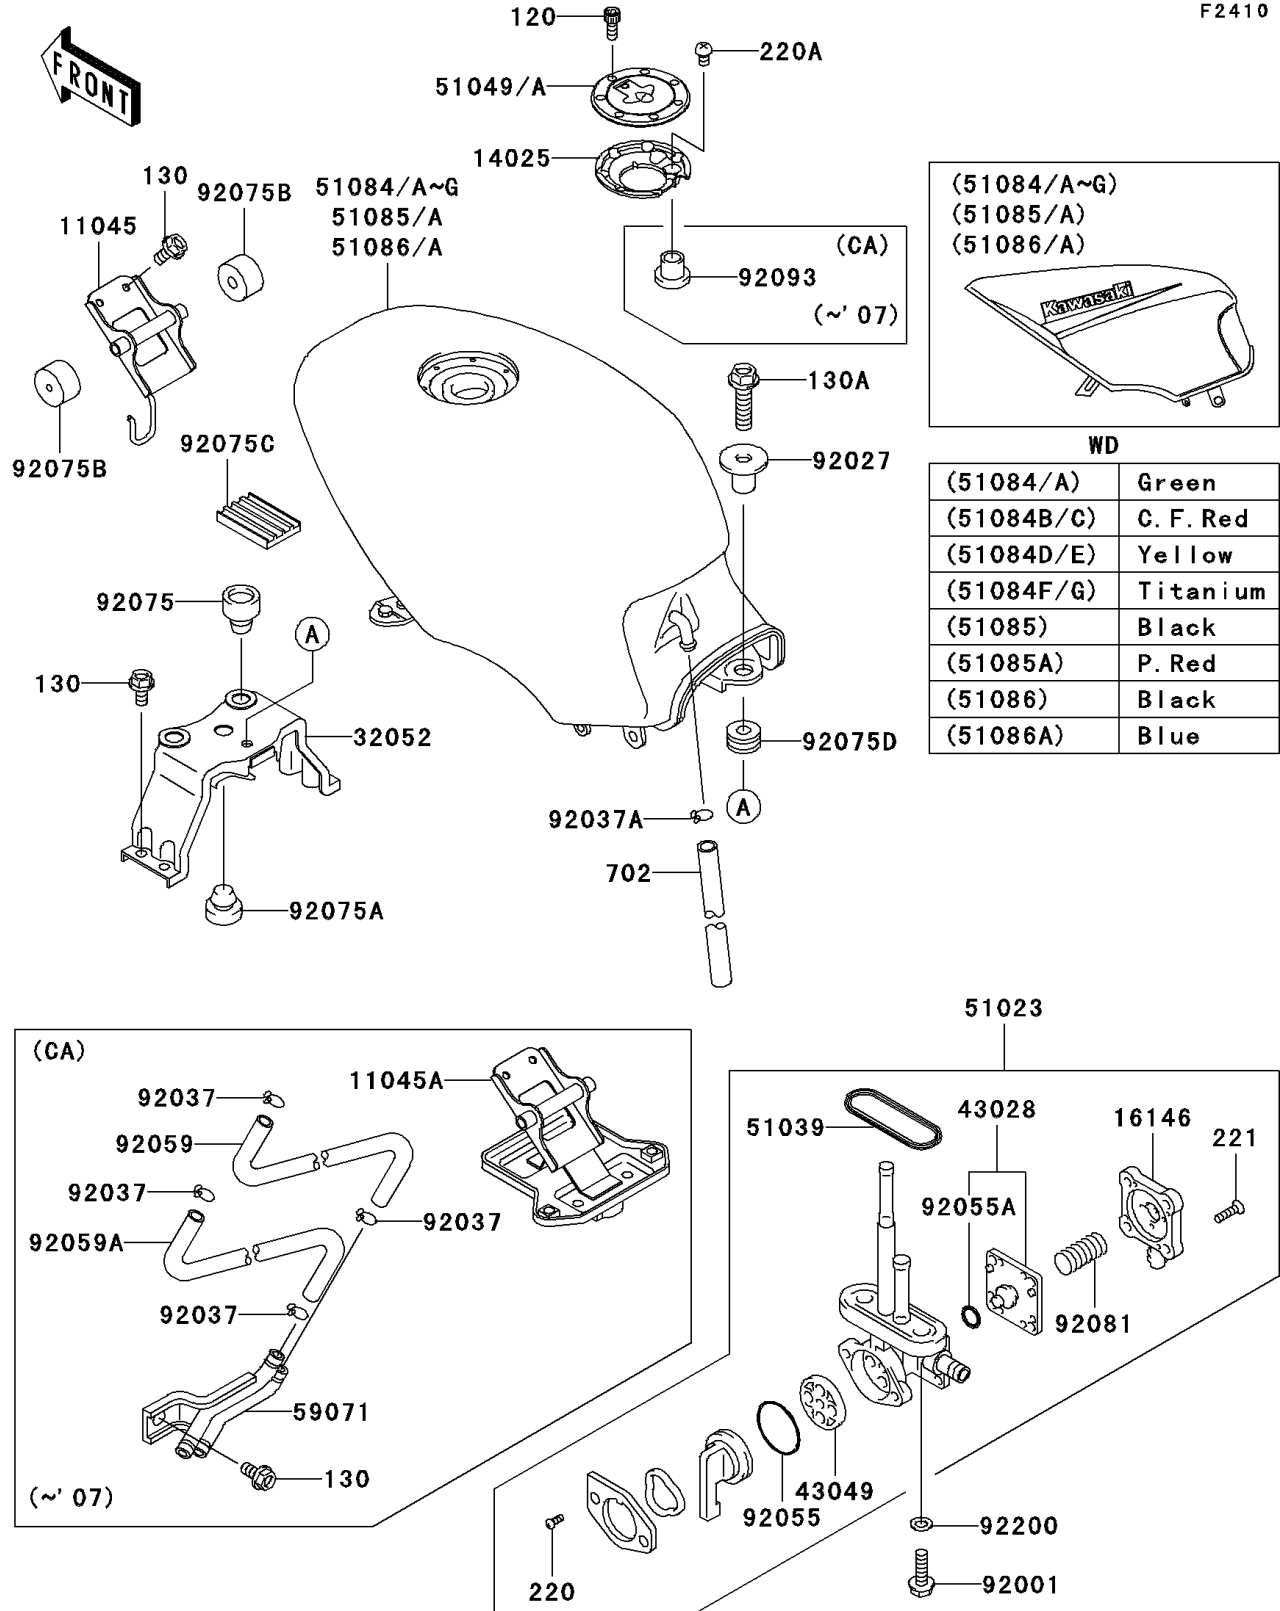

# 2008 Ninja® 500R PARTS DIAGRAM

Fuel Tank(6/6)

F2410

## 2008 Ninja® 500R PARTS LIST

Fuel Tank(6/6)

ITEM NAME	PART NUMBER	QUANTITY
BRACKET,FUEL TANK,FR (Ref # 11045)	11045-1362	1
COVER,TANK CAP (Ref # 14025)	14025-1913	1
COVER-ASSY,TAP DIAPHRAGM (Ref # 16146)	16146-1010	1
BRACKET-TANK,FUEL,RR (Ref # 32052)	32052-1394	1
DIAPHRAGM (Ref # 43028)	43028-1033	1
PACKING (Ref # 43049)	43049-1103	1
TAP-ASSY,FUEL (Ref # 51023)	51023-1389	1
RING,TAP FLANGED (Ref # 51039)	51039-003	1
CAP-TANK,FUEL (Ref # 51049)	51049-0018	1
TANK-COMP-FUEL,M.D,BLACK (Ref # 51085)	51085-5304-17K	1
BOLT,6X20 (Ref # 92001)	92001-1091	2
COLLAR,L=19.3 (Ref # 92027)	92027-1780	1
CLAMP (Ref # 92037A)	92037-1712	1
RING-O,TAP LEVER (Ref # 92055)	92055-1085	1
RING-O (Ref # 92055A)	92055-1664	1
DAMPER (Ref # 92075)	92075-015	2
DAMPER (Ref # 92075A)	92075-1045	1
DAMPER,FUEL TANK,FR (Ref # 92075B)	92075-1115	2
DAMPER (Ref # 92075C)	92075-1489	2
DAMPER (Ref # 92075D)	92075-1736	1
SPRING,TAP DIAPHRAGM (Ref # 92081)	92081-1240	1
WASHER,6.5X11.5X0.8 (Ref # 92200)	92200-0117	2
BOLT-SOCKET,5X12 (Ref # 120)	120CB0512	7
BOLT-FLANGED,6X12 (Ref # 130)	130AA0612	6
BOLT-FLANGED,8X30 (Ref # 130A)	130BA0830	1
SCREW-PAN-CROS,3X8 (Ref # 220)	220AA0308	2
SCREW-PAN-CROSS,5X8 (Ref # 220A)	220AB0508	1
SCREW-CSK-CROS,4X14 (Ref # 221)	221AA0414	4
TUBE-RUBBER,7X10X380 (Ref # 702)	702A07380	1

## 2008 Ninja® 500R PARTS LIST

Fuel Tank(6/6)

ITEM NAME	PART NUMBER	QUANTITY
TANK-COMP-FUEL,P.RED (Ref # 51085A)	51085-5305-234	1