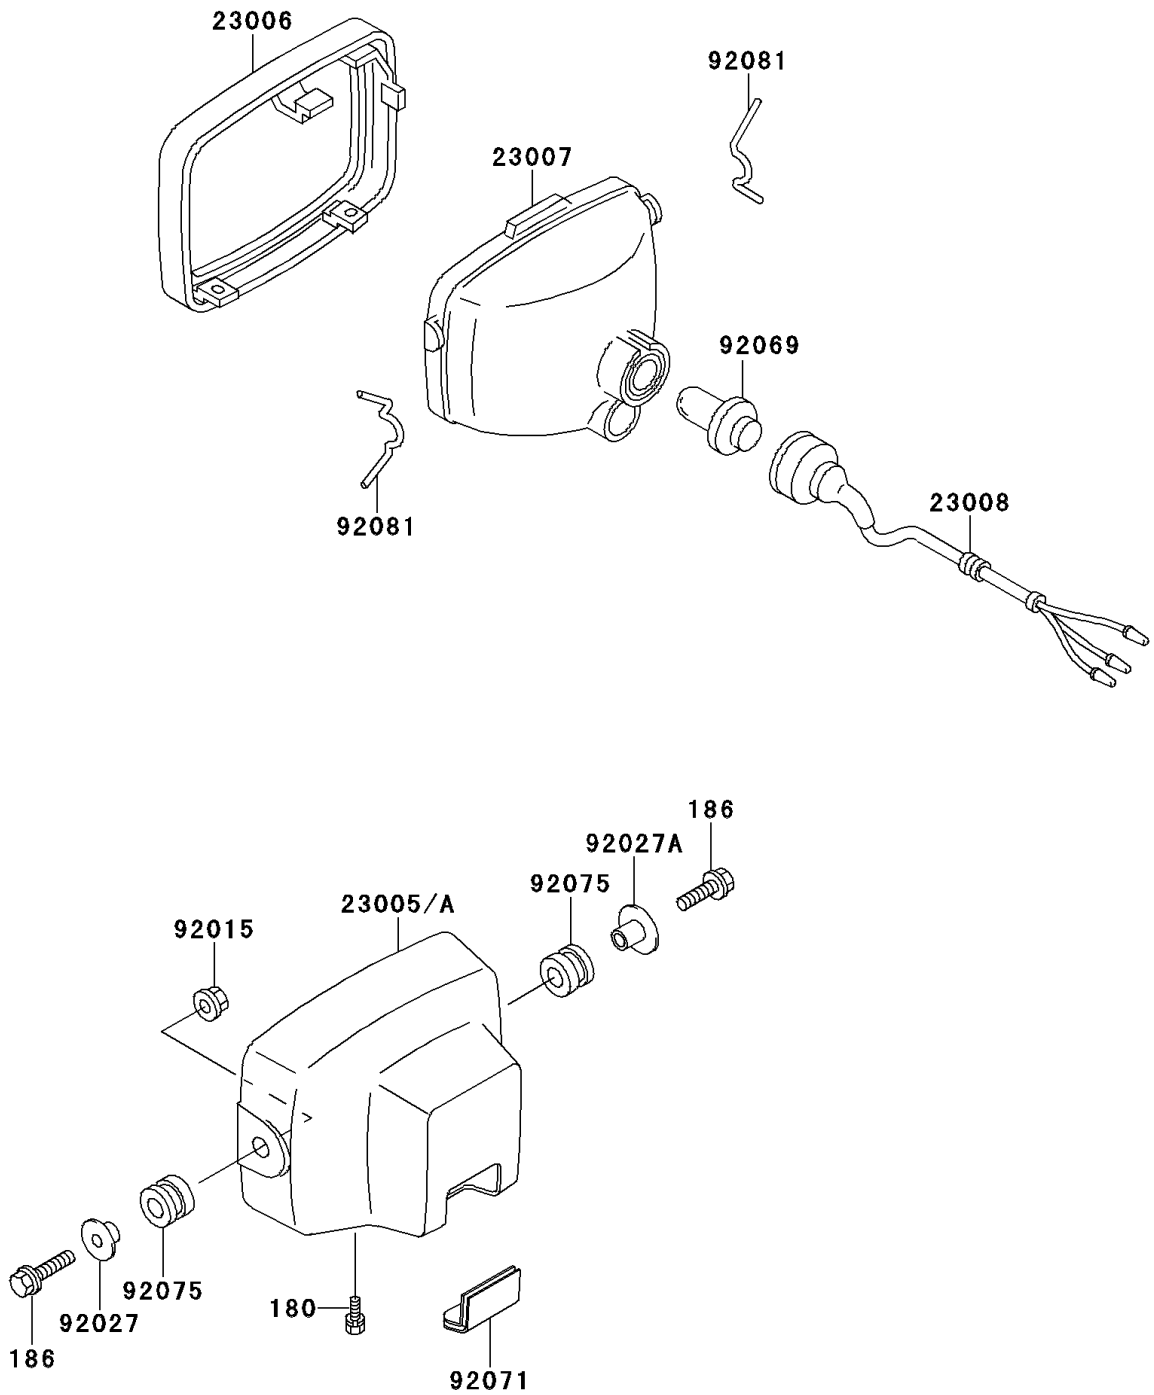

1997 Bayou 300 PARTS DIAGRAM

Headlight(s)

F2710

1997 Bayou 300 PARTS LIST

Headlight(s)

ITEM NAME	PART NUMBER	QUANTITY
BOLT-UPSET-WS (Ref # 180)	180C0512	4
BOLT-UPSET-WP (Ref # 186)	186B0630	4
BODY-COMP-HEAD LAMP,BLACK (Ref # 23005A)	23005-1018-6Z	2
RIM-LAMP (Ref # 23006)	23006-1058	2
LENS-COMP,HEAD LAMP (Ref # 23007)	23007-1274	2
SOCKET-ASSY,HEAD LAMP (Ref # 23008)	23008-1357	2
NUT,FLANGED,6MM (Ref # 92015)	92015-1367	2
COLLAR,L=9.6 (Ref # 92027)	92027-1045	2
COLLAR,L=13.1 (Ref # 92027A)	92027-251	2
BULB,12V 25/25W (Ref # 92069)	92069-1010	2
GROMMET,HEAD LAMP (Ref # 92071)	92071-1205	2
DAMPER (Ref # 92075)	92075-277	4
SPRING (Ref # 92081)	92081-1421	4