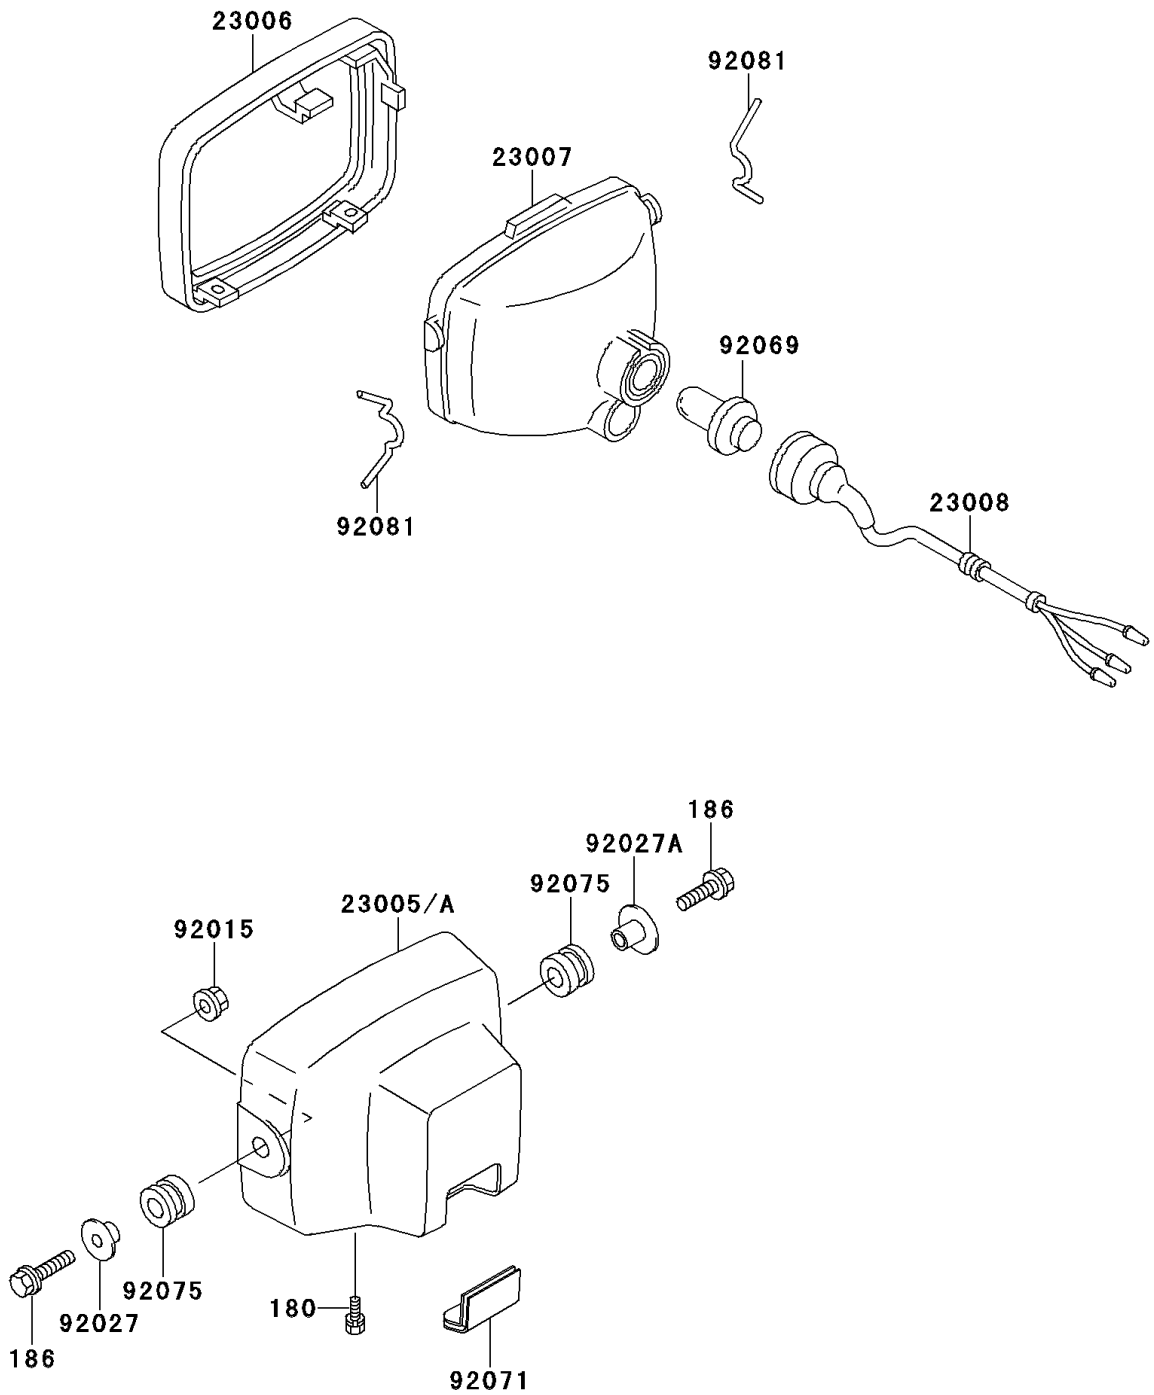

# 1997 Bayou 300 PARTS DIAGRAM

Headlight(s)

F2710

# 1997 Bayou 300 PARTS LIST

## Headlight(s)

ITEM NAME	PART NUMBER	QUANTITY
BOLT-UPSET-WS (Ref # 180)	180C0512	4
BOLT-UPSET-WP (Ref # 186)	186B0630	4
BODY-COMP-HEAD LAMP,BLACK (Ref # 23005A)	23005-1018-6Z	2
RIM-LAMP (Ref # 23006)	23006-1058	2
LENS-COMP,HEAD LAMP (Ref # 23007)	23007-1274	2
SOCKET-ASSY,HEAD LAMP (Ref # 23008)	23008-1357	2
NUT,FLANGED,6MM (Ref # 92015)	92015-1367	2
COLLAR,L=9.6 (Ref # 92027)	92027-1045	2
COLLAR,L=13.1 (Ref # 92027A)	92027-251	2
BULB,12V 25/25W (Ref # 92069)	92069-1010	2
GROMMET,HEAD LAMP (Ref # 92071)	92071-1205	2
DAMPER (Ref # 92075)	92075-277	4
SPRING (Ref # 92081)	92081-1421	4