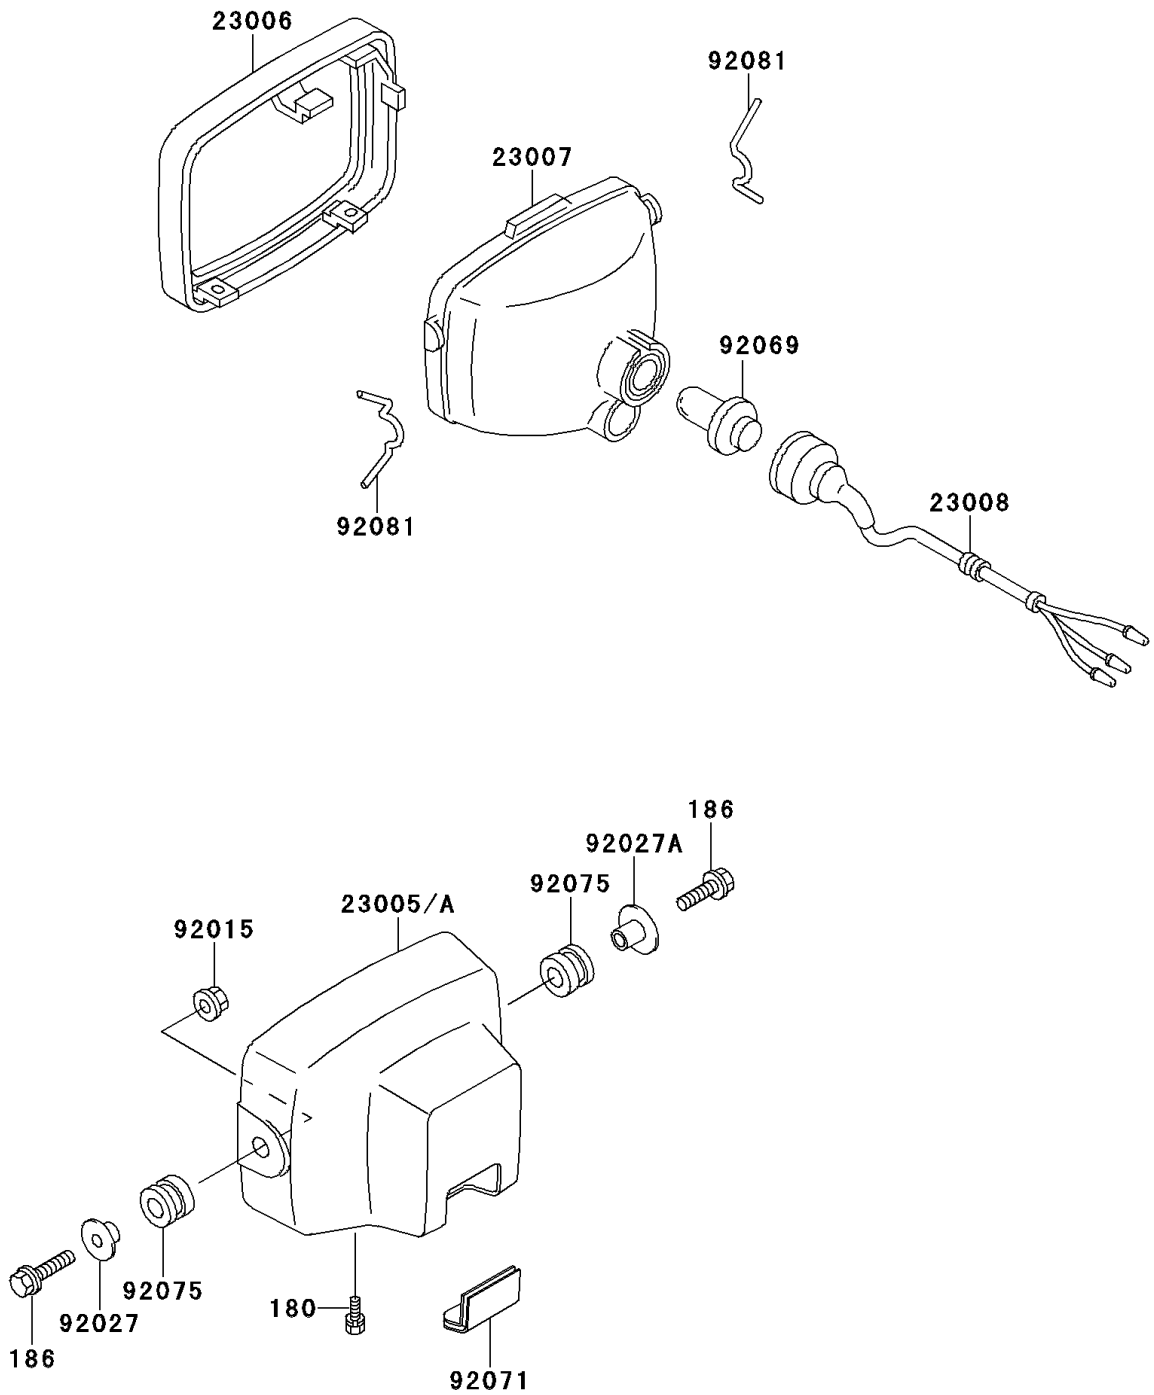

# 1999 Bayou 300 PARTS DIAGRAM

Headlight(s)

F2710

# 1999 Bayou 300 PARTS LIST

## Headlight(s)

ITEM NAME	PART NUMBER	QUANTITY
BOLT-UPSET-WS (Ref # 180)	180C0512	4
BOLT-UPSET-WP (Ref # 186)	186B0630	4
BODY-COMP-HEAD LAMP,BLACK (Ref # 23005A)	23005-1018-6Z	2
RIM-LAMP (Ref # 23006)	23006-1058	2
LENS-COMP,HEAD LAMP (Ref # 23007)	23007-1274	2
SOCKET-ASSY,HEAD LAMP (Ref # 23008)	23008-1357	2
NUT,FLANGED,6MM (Ref # 92015)	92015-1367	2
COLLAR,L=9.6 (Ref # 92027)	92027-1045	2
COLLAR,L=13.1 (Ref # 92027A)	92027-251	2
BULB,12V 25/25W (Ref # 92069)	92069-1010	2
GROMMET,HEAD LAMP (Ref # 92071)	92071-1205	2
DAMPER (Ref # 92075)	92075-277	4
SPRING (Ref # 92081)	92081-1421	4