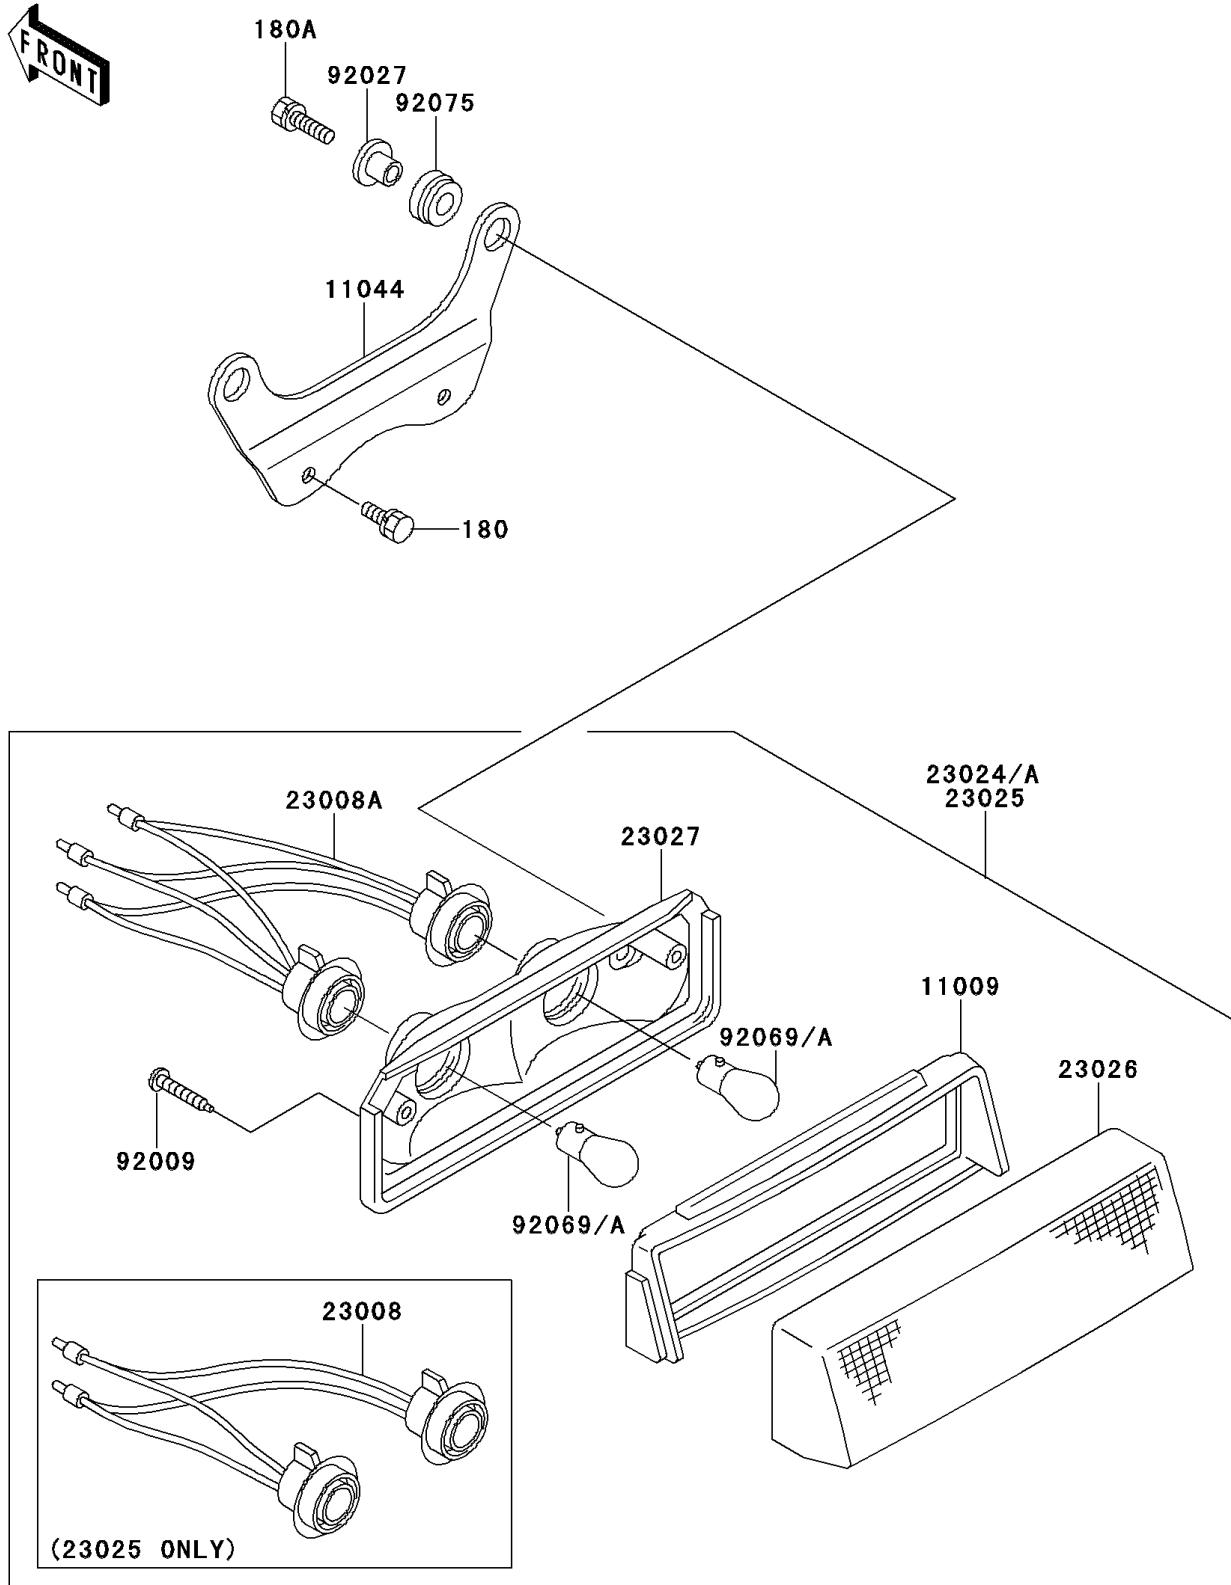

1997 Bayou 300 PARTS DIAGRAM

Taillight(s)

F2720

1997 Bayou 300 PARTS LIST

Taillight(s)

ITEM NAME	PART NUMBER	QUANTITY
BOLT-UPSET-WS (Ref # 180)	180D0612	2
BOLT-UPSET-WS (Ref # 180A)	180D0620	2
GASKET,TAIL LAMP (Ref # 11009)	11009-1404	1
BRACKET,TAIL LAMP (Ref # 11044)	11044-1367	1
SOCKET-ASSY,TAIL LAMP (Ref # 23008)	23008-1243	1
LAMP-TAIL (Ref # 23025)	23025-1113	1
LENS,TAIL LAMP (Ref # 23026)	23026-1056	1
BODY-COMP-TAIL LAMP (Ref # 23027)	23027-1064	1
SCREW,TAPPING,4X30 (Ref # 92009)	92009-1056	2
COLLAR,L=11.1 (Ref # 92027)	92027-194	2
BULB,12V 8W (Ref # 92069A)	92069-1012	2
DAMPER (Ref # 92075)	92075-277	2