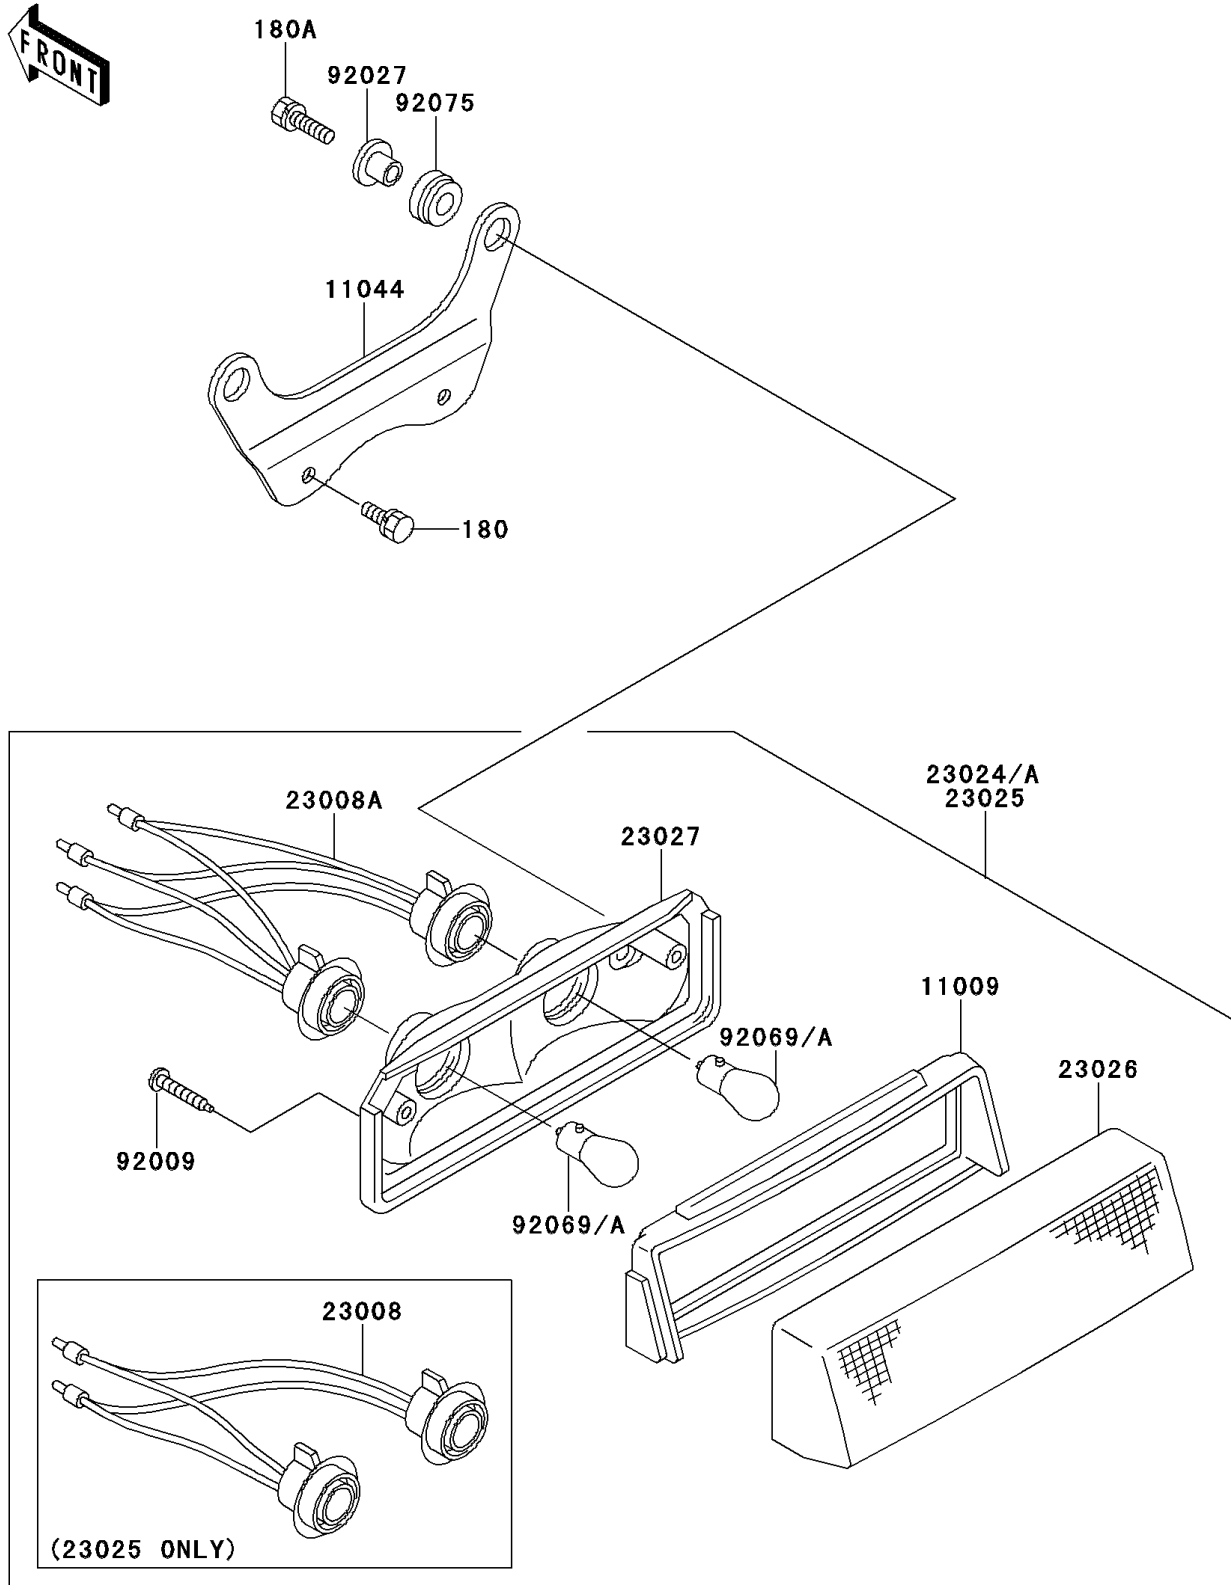

# 1997 Bayou 300 PARTS DIAGRAM

Taillight(s)

F2720

## 1997 Bayou 300 PARTS LIST

### Taillight(s)

ITEM NAME	PART NUMBER	QUANTITY
BOLT-UPSET-WS (Ref # 180)	180D0612	2
BOLT-UPSET-WS (Ref # 180A)	180D0620	2
GASKET,TAIL LAMP (Ref # 11009)	11009-1404	1
BRACKET,TAIL LAMP (Ref # 11044)	11044-1367	1
SOCKET-ASSY,TAIL LAMP (Ref # 23008)	23008-1243	1
LAMP-TAIL (Ref # 23025)	23025-1113	1
LENS,TAIL LAMP (Ref # 23026)	23026-1056	1
BODY-COMP-TAIL LAMP (Ref # 23027)	23027-1064	1
SCREW,TAPPING,4X30 (Ref # 92009)	92009-1056	2
COLLAR,L=11.1 (Ref # 92027)	92027-194	2
BULB,12V 8W (Ref # 92069A)	92069-1012	2
DAMPER (Ref # 92075)	92075-277	2