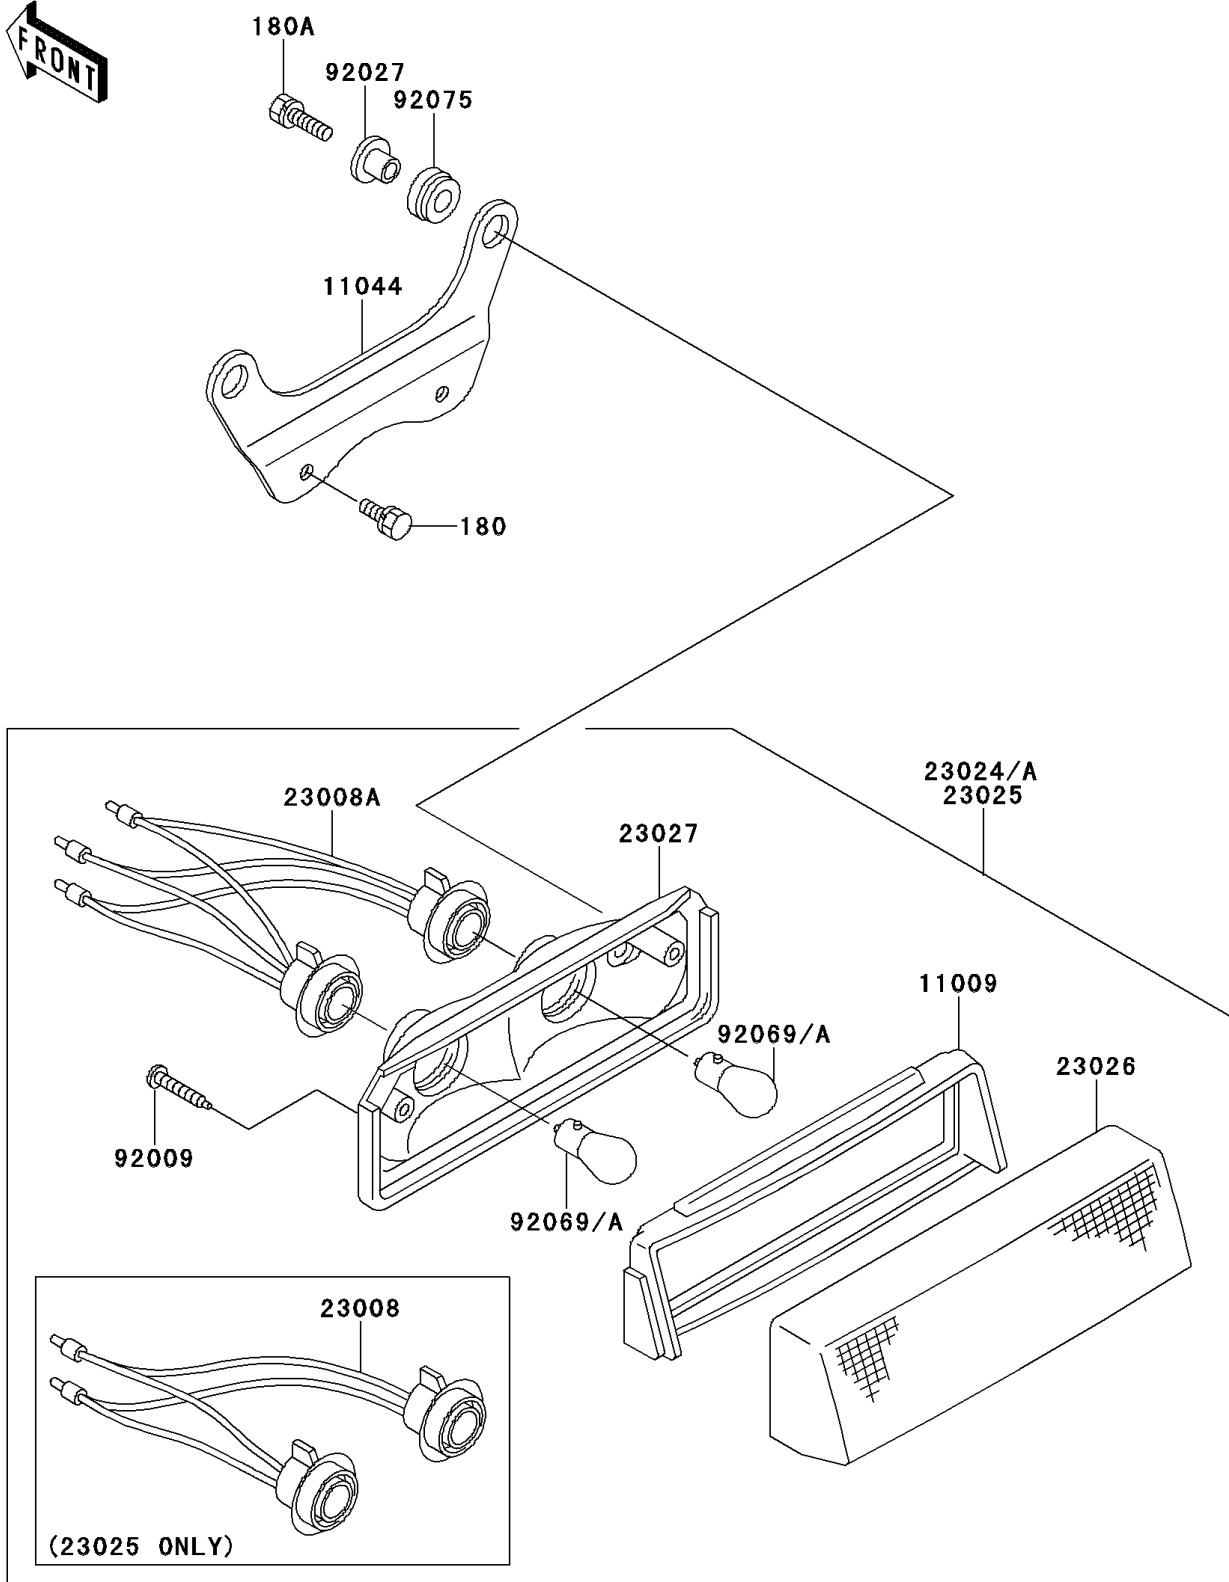

1998 Bayou 300 PARTS DIAGRAM

Taillight(s)

F2720

1998 Bayou 300 PARTS LIST

Taillight(s)

ITEM NAME	PART NUMBER	QUANTITY
BOLT-UPSET-WS (Ref # 180)	180D0612	2
BOLT-UPSET-WS (Ref # 180A)	180D0620	2
GASKET,TAIL LAMP (Ref # 11009)	11009-1404	1
BRACKET,TAIL LAMP (Ref # 11044)	11044-1367	1
SOCKET-ASSY,TAIL LAMP (Ref # 23008)	23008-1243	1
LAMP-TAIL (Ref # 23025)	23025-1113	1
LENS,TAIL LAMP (Ref # 23026)	23026-1056	1
BODY-COMP-TAIL LAMP (Ref # 23027)	23027-1064	1
SCREW,TAPPING,4X30 (Ref # 92009)	92009-1056	2
COLLAR,L=11.1 (Ref # 92027)	92027-194	2
BULB,12V 8W (Ref # 92069A)	92069-1012	2
DAMPER (Ref # 92075)	92075-277	2