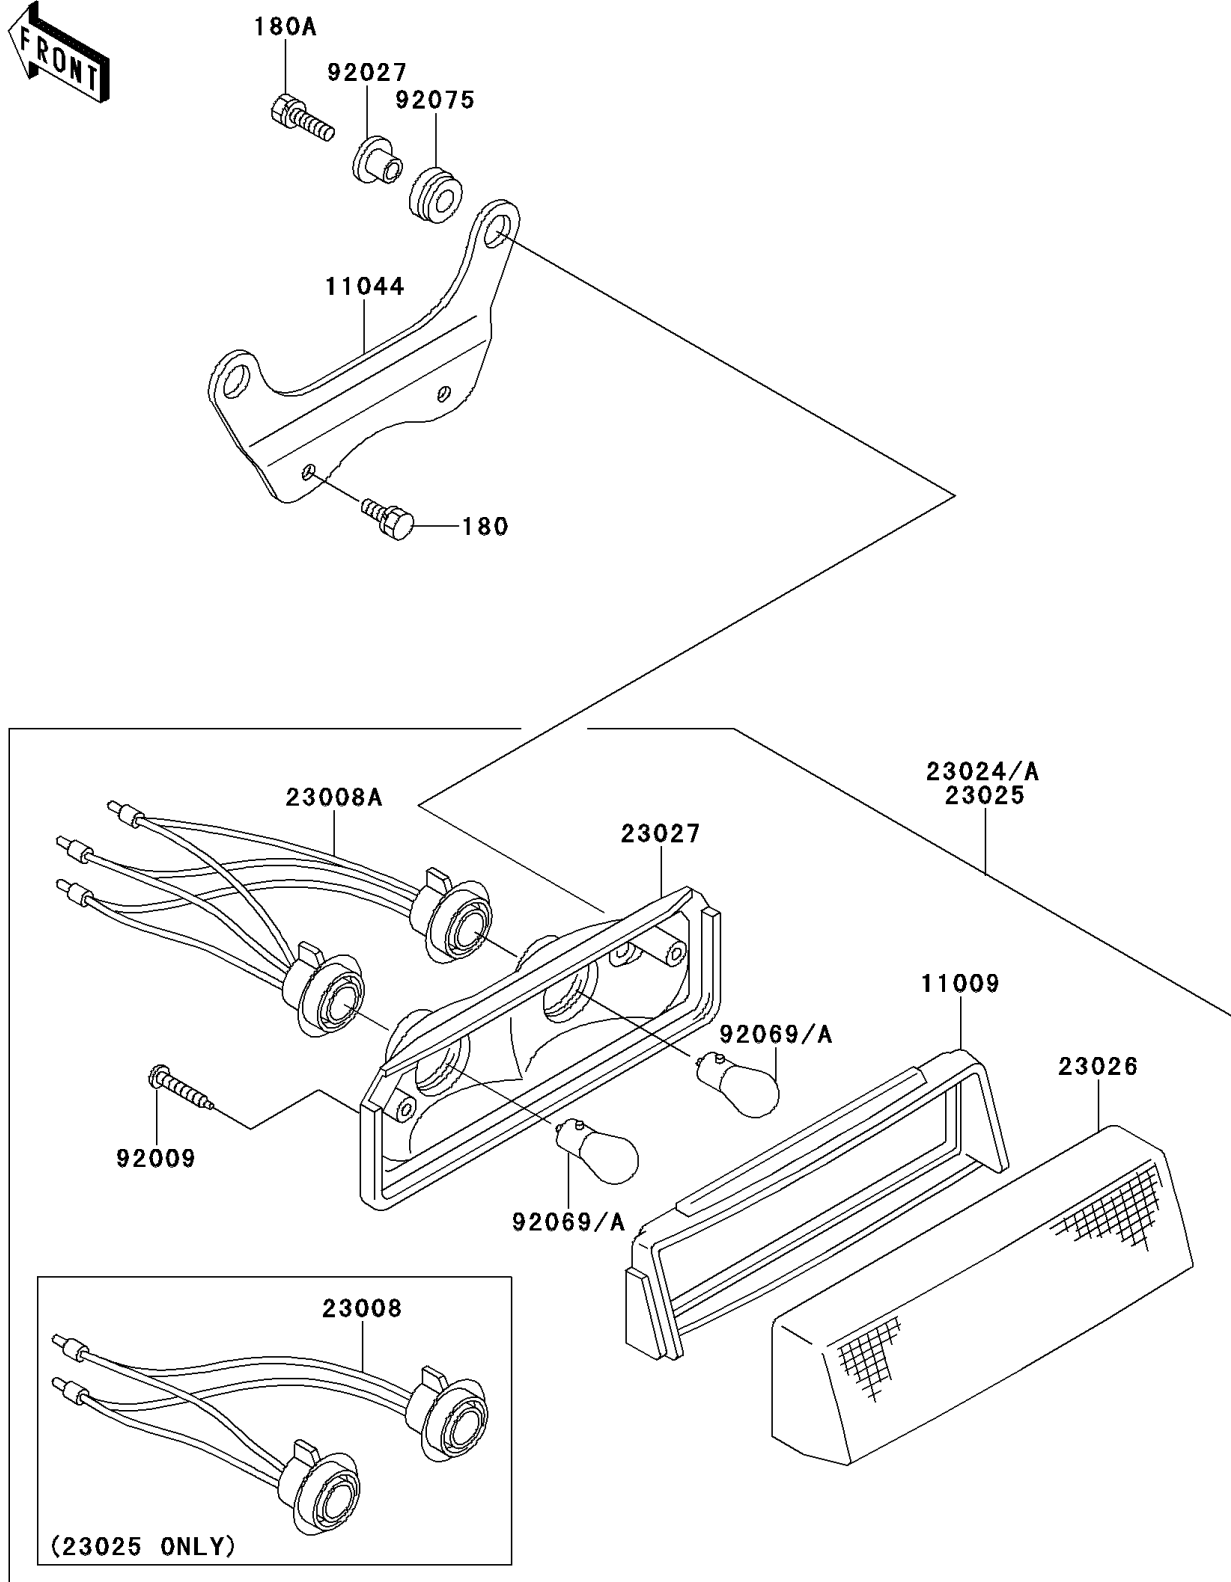

# 2001 Bayou 300 PARTS DIAGRAM

Taillight(s)

F2720

## 2001 Bayou 300 PARTS LIST

### Taillight(s)

ITEM NAME	PART NUMBER	QUANTITY
BOLT-UPSET-WS (Ref # 180)	180D0612	2
BOLT-UPSET-WS (Ref # 180A)	180D0620	2
GASKET,TAIL LAMP (Ref # 11009)	11009-1404	1
BRACKET,TAIL LAMP (Ref # 11044)	11044-1367	1
SOCKET-ASSY,TAIL LAMP (Ref # 23008A)	23008-1461	1
LAMP-ASSY-TAIL (Ref # 23024A)	23024-1134	1
LENS,TAIL LAMP (Ref # 23026)	23026-1056	1
SCREW,TAPPING,4X30 (Ref # 92009)	92009-1056	2
COLLAR,L=11.1 (Ref # 92027)	92027-194	2
BULB,12V 27/8W (Ref # 92069)	92069-059	2
DAMPER (Ref # 92075)	92075-277	2