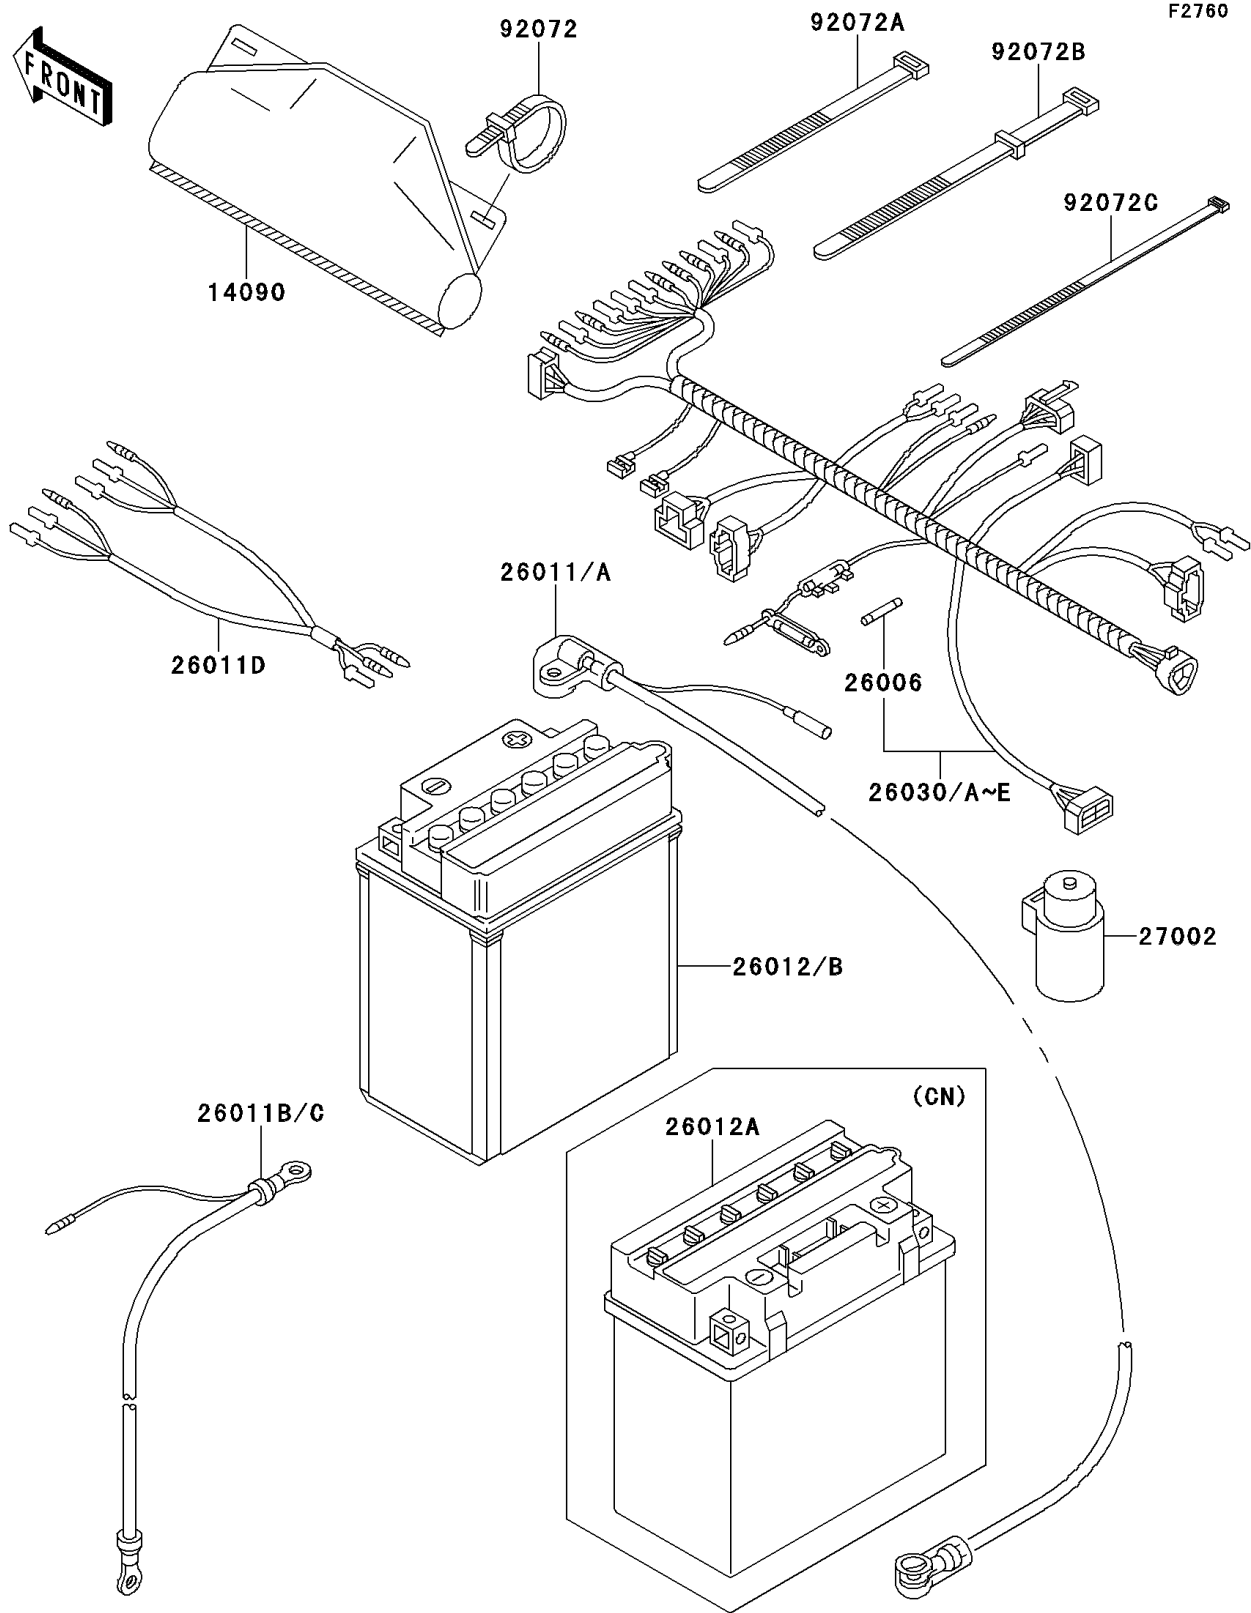

1997 Bayou 300 PARTS DIAGRAM

Chassis Electrical Equipment

1997 Bayou 300 PARTS LIST

Chassis Electrical Equipment

ITEM NAME	PART NUMBER	QUANTITY
COVER,COUPLER (Ref # 14090)	14090-1611	1
FUSE,30A,L=30 (Ref # 26006)	26006-1059	2
WIRE-LEAD,HEAD LAMP (Ref # 26011D)	26011-1605	1
RELAY-ASSY (Ref # 27002)	27002-1095	1
BAND,L=123 (Ref # 92072)	92072-030	3
BAND,L=149 (Ref # 92072A)	92072-031	4
BAND,L=186 (Ref # 92072B)	92072-056	2
BAND,L=188 (Ref # 92072C)	92072-1239	10
WIRE-LEAD,BATTERY(+) (Ref # 26011)	26011-1544	1
WIRE-LEAD,BATTERY(+) (Ref # 26011A)	26011-1545	1
WIRE-LEAD,BATTERY(-) (Ref # 26011B)	26011-1559	1
WIRE-LEAD,BATTERY(-) (Ref # 26011C)	26011-1560	1
BATTERY,12V 14AH,YB14A-A2 (Ref # 26012)	26012-1146	1
BATTERY,YB16CL-B,12V 19AH (Ref # 26012A)	26012-1273	1
HARNESS,MAIN (Ref # 26030)	26030-1409	1
HARNESS,MAIN (Ref # 26030A)	26030-1420	1