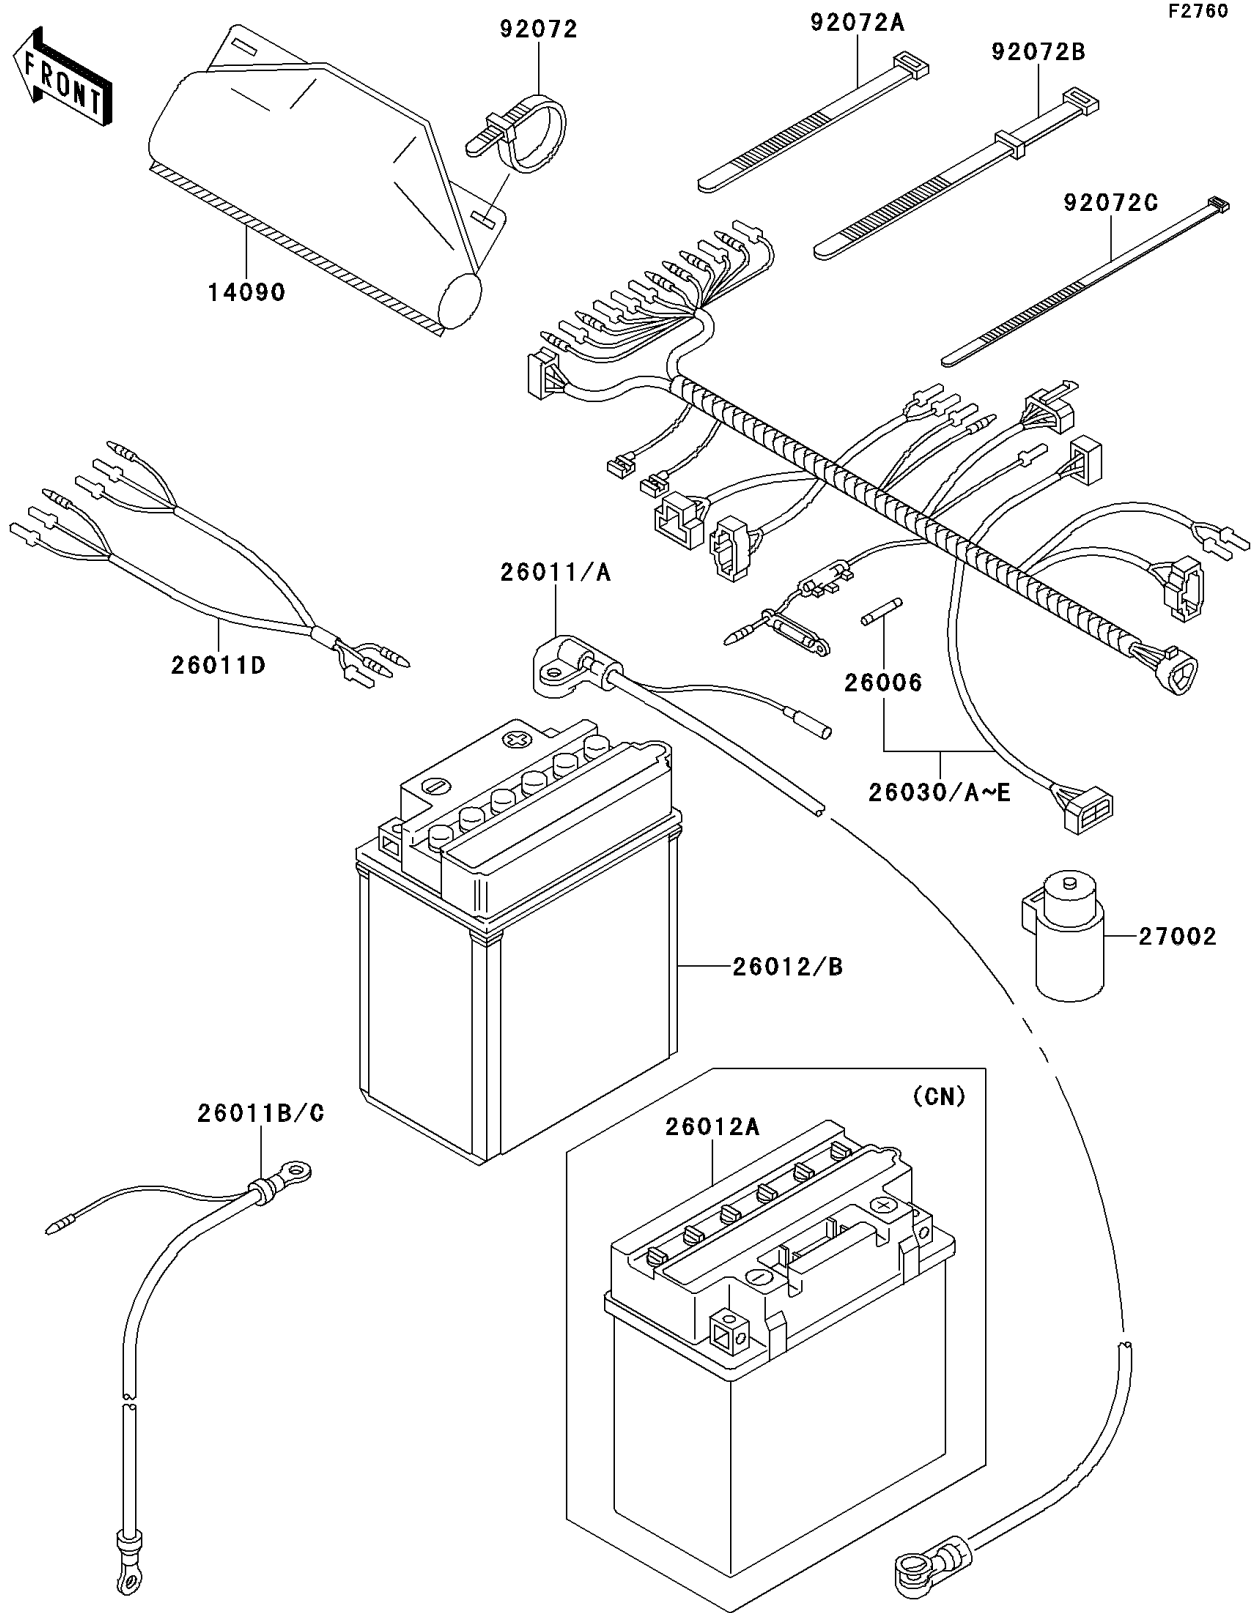

1998 Bayou 300 PARTS DIAGRAM

Chassis Electrical Equipment

1998 Bayou 300 PARTS LIST

Chassis Electrical Equipment

ITEM NAME	PART NUMBER	QUANTITY
COVER,COUPLER (Ref # 14090)	14090-1611	1
FUSE,30A,L=30 (Ref # 26006)	26006-1059	2
WIRE-LEAD,HEAD LAMP (Ref # 26011D)	26011-1605	1
HARNESS,MAIN (Ref # 26030B)	26030-1519	1
RELAY-ASSY (Ref # 27002)	27002-1095	1
BAND,L=123 (Ref # 92072)	92072-030	4
BAND,L=149 (Ref # 92072A)	92072-031	4
BAND,L=186 (Ref # 92072B)	92072-056	2
BAND,L=188 (Ref # 92072C)	92072-1239	10
WIRE-LEAD,BATTERY(+) (Ref # 26011)	26011-1544	1
WIRE-LEAD,BATTERY(+) (Ref # 26011A)	26011-1545	1
WIRE-LEAD,BATTERY(-) (Ref # 26011B)	26011-1559	1
WIRE-LEAD,BATTERY(-) (Ref # 26011C)	26011-1560	1
BATTERY,12V 14AH,YB14A-A2 (Ref # 26012)	26012-1146	1
BATTERY,YB16CL-B,12V 19AH (Ref # 26012A)	26012-1273	1