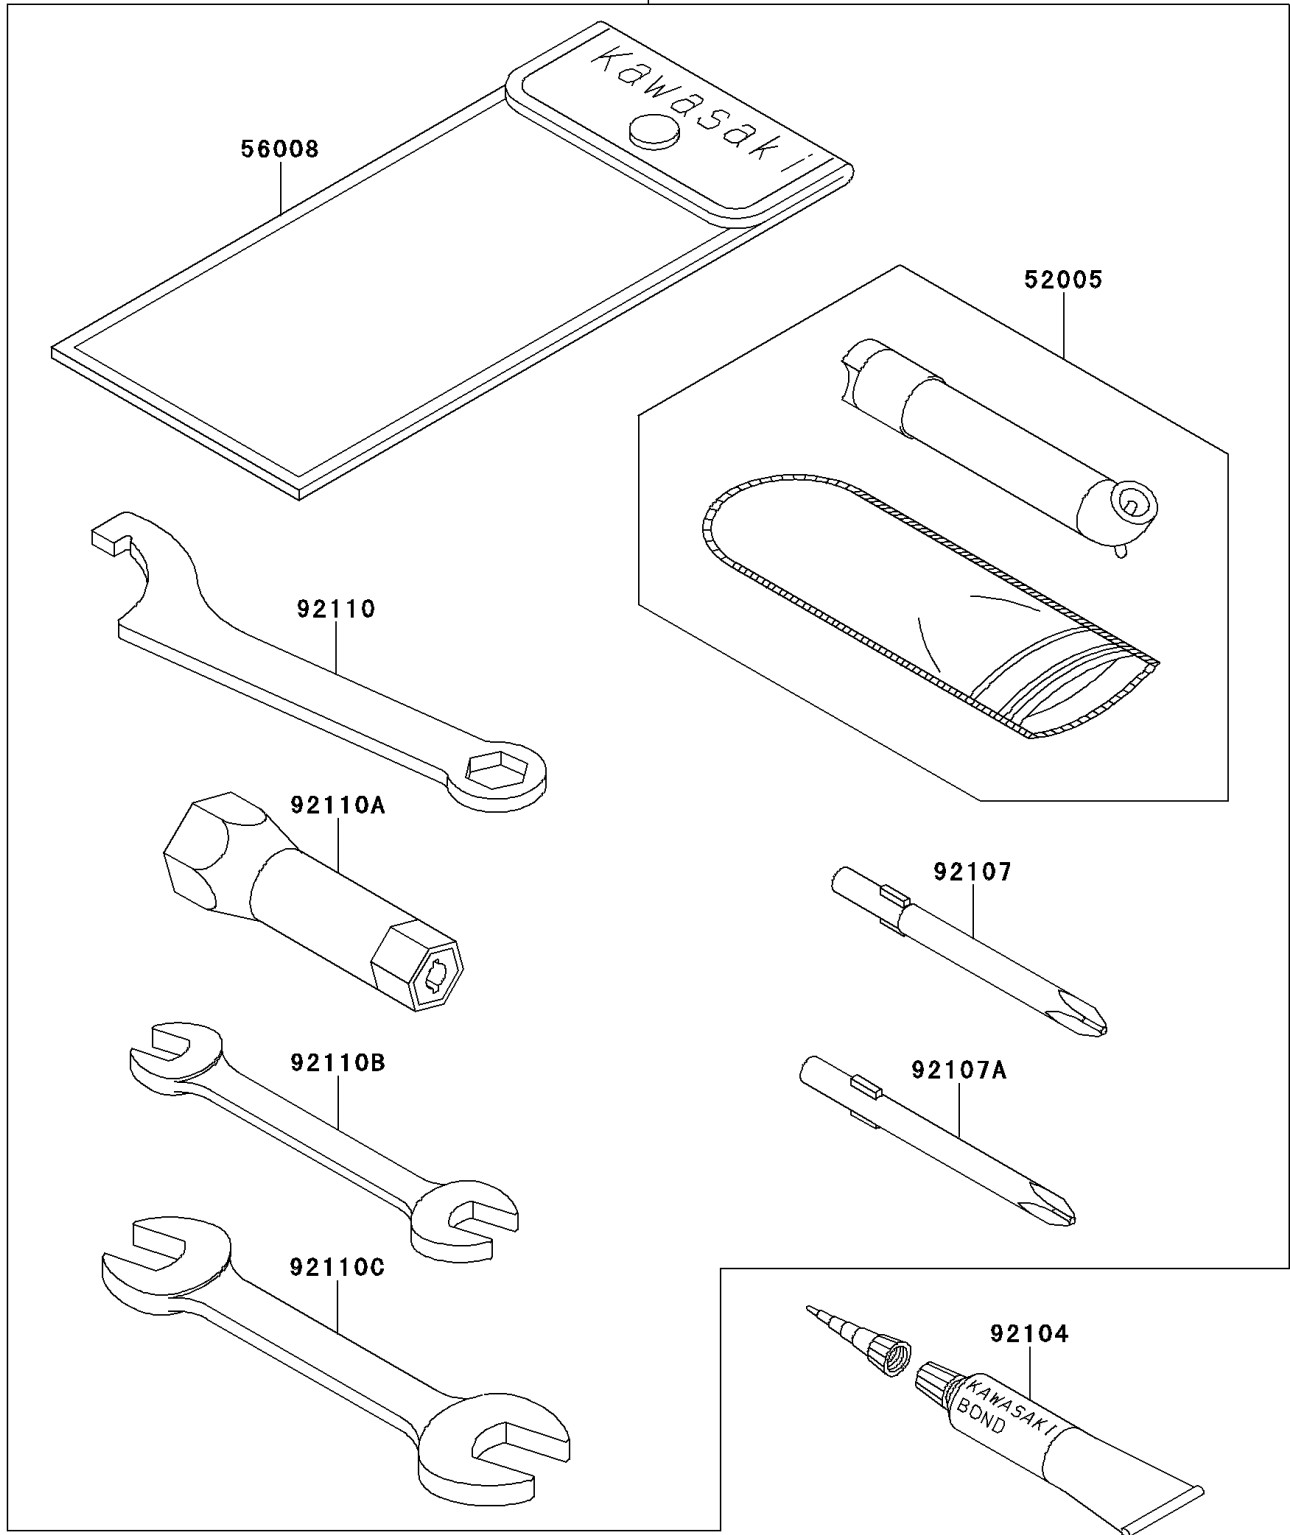

1997 Bayou 300 PARTS DIAGRAM

Owner's Tools

56007

F2810

1997 Bayou 300 PARTS LIST

Owner's Tools

ITEM NAME	PART NUMBER	QUANTITY
GAUGE,AIR (Ref # 52005)	52005-1082	1
TOOLKIT (Ref # 56007)	56007-1331	1
BAG,TOOL (Ref # 56008)	56008-1007	1
GASKET-LIQUID,TUBE,100G,SILVER (Ref # 92104)	92104-002	1
TOOL-DRIVER,#3PHILLIPS (Ref # 92107)	92107-005	1
TOOL-DRIVER,#2PHILLIPS (Ref # 92107A)	92107-1053	1
TOOL-WRENCH,HOOK&BOXEND,14MM (Ref # 92110)	92110-1040	1
TOOL-WRENCH,BOX,18MM (Ref # 92110A)	92110-1109	1
TOOL-WRENCH,OPEN END,10X12 (Ref # 92110B)	92110-1152	1
TOOL-WRENCH,OPEN END,14X17 (Ref # 92110C)	92110-1153	1