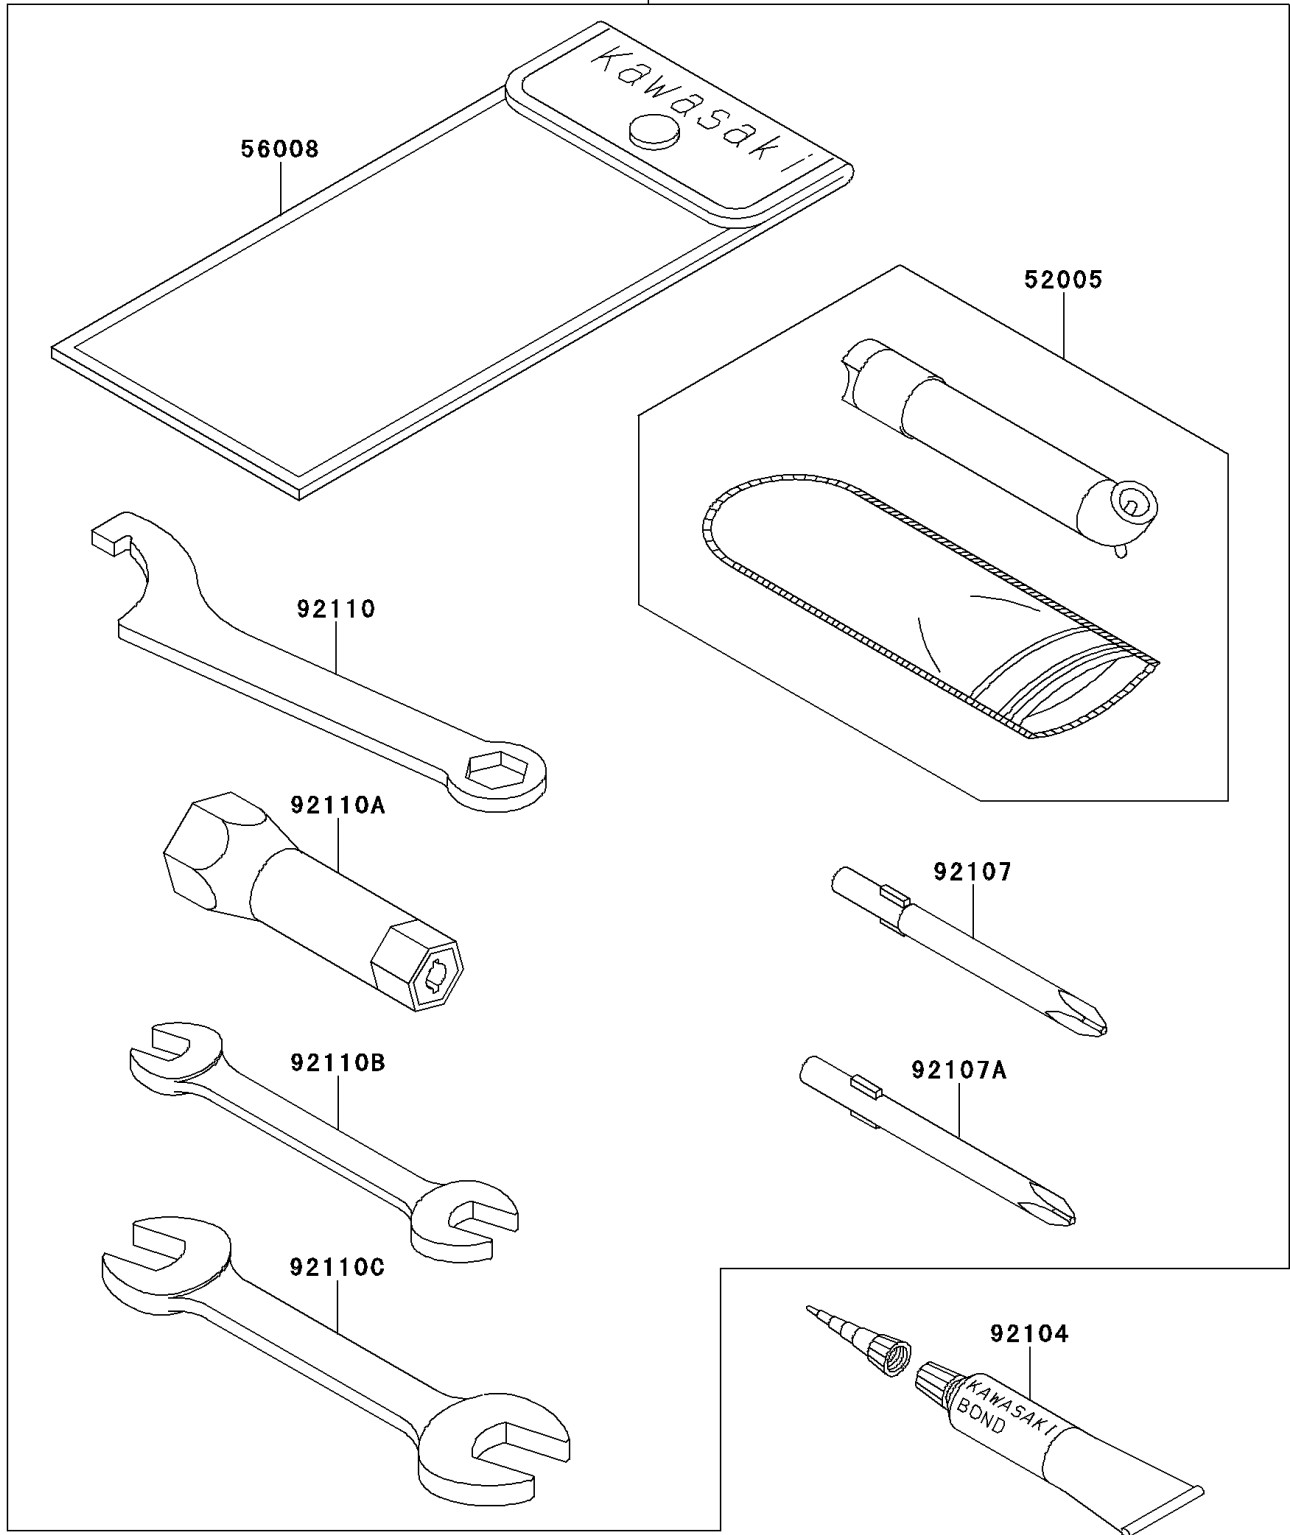

2001 Bayou 300 PARTS DIAGRAM

Owner's Tools

56007

F2810

2001 Bayou 300 PARTS LIST

Owner's Tools

ITEM NAME	PART NUMBER	QUANTITY
GAUGE,AIR (Ref # 52005)	52005-1082	1
TOOLKIT (Ref # 56007)	56007-1331	1
BAG,TOOL (Ref # 56008)	56008-1007	1
GASKET-LIQUID,TUBE,100G,SILVER (Ref # 92104)	92104-002	1
TOOL-DRIVER,#3PHILLIPS (Ref # 92107)	92107-005	1
TOOL-DRIVER,#2PHILLIPS (Ref # 92107A)	92107-1053	1
TOOL-WRENCH,HOOK&BOXEND,14MM (Ref # 92110)	92110-1040	1
TOOL-WRENCH,BOX,18MM (Ref # 92110A)	92110-1109	1
TOOL-WRENCH,OPEN END,10X12 (Ref # 92110B)	92110-1152	1
TOOL-WRENCH,OPEN END,14X17 (Ref # 92110C)	92110-1153	1