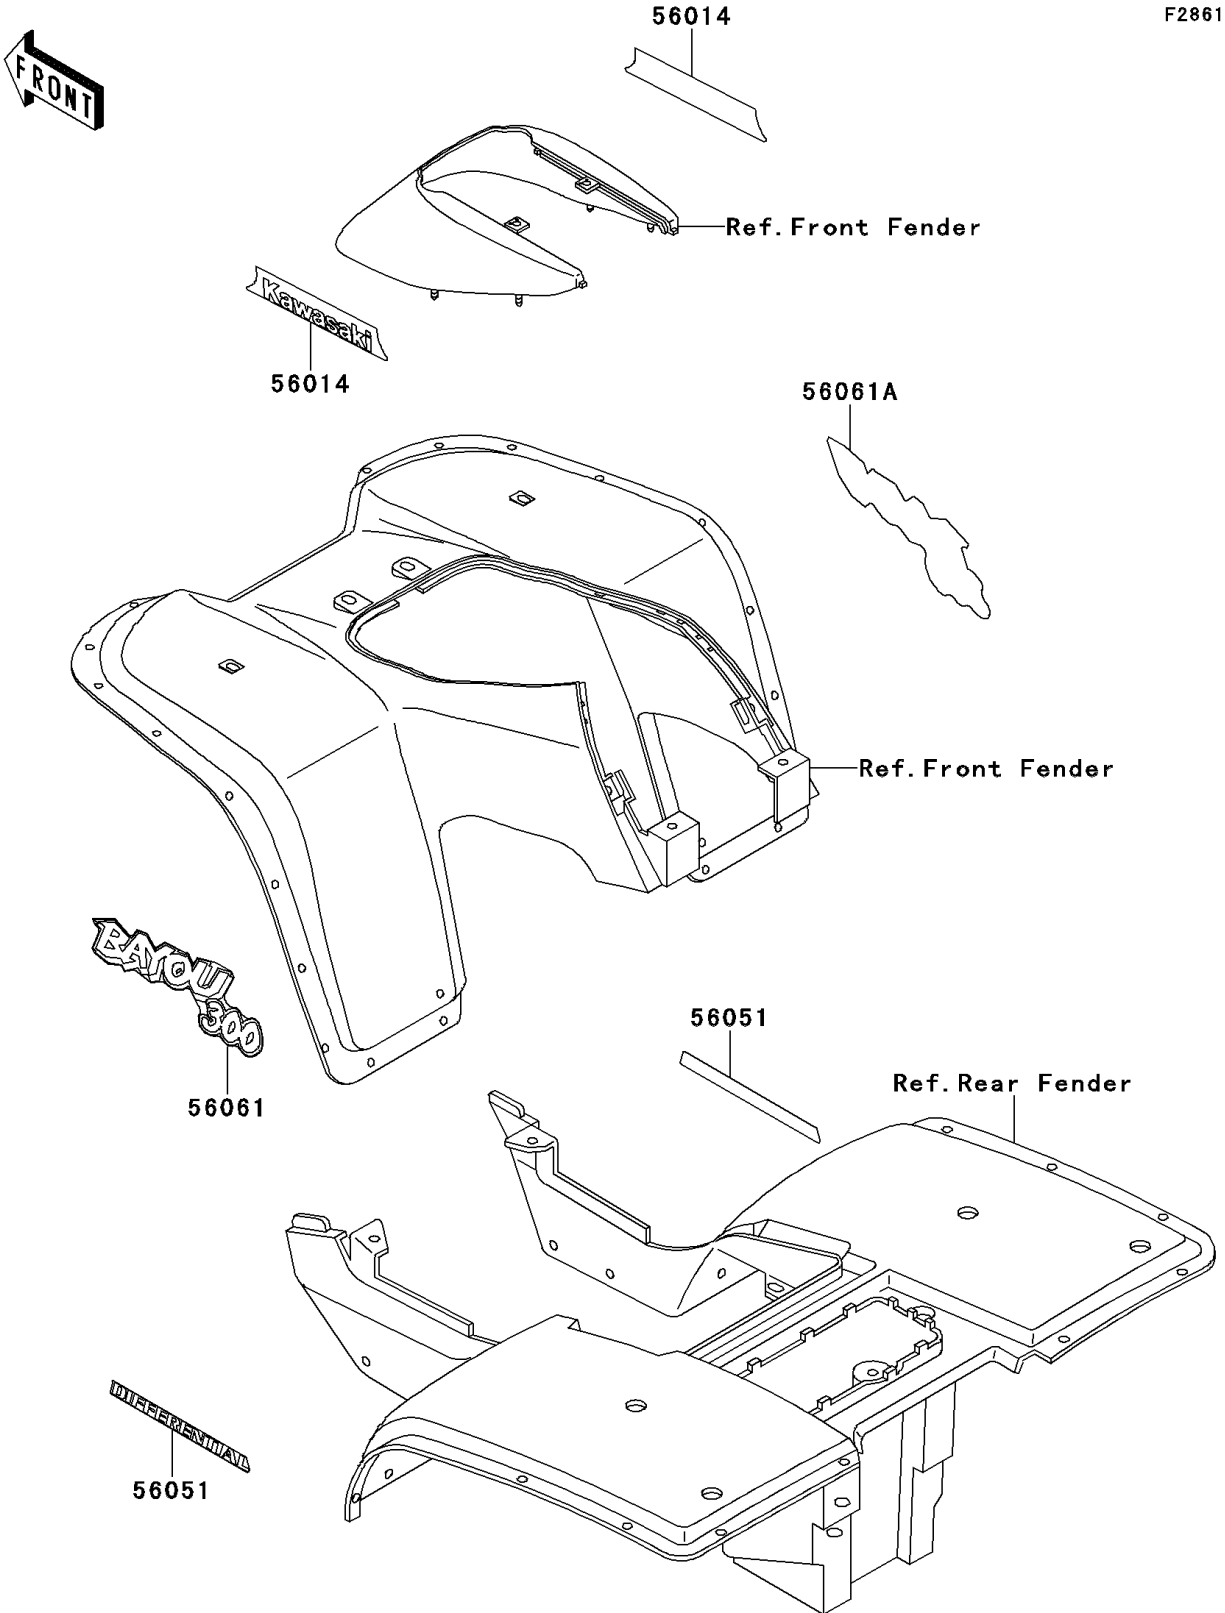

1997 Bayou 300 PARTS DIAGRAM

Decals(Green)(KLF300-B10)

F2861

1997 Bayou 300 PARTS LIST

Decals(Green)(KLF300-B10)

ITEM NAME	PART NUMBER	QUANTITY
EMBLEM,FR FENDER COVER,KAWASAKI (Ref # 56014)	56014-1340	2
MARK,RR FENDER,DIFFERENTIAL (Ref # 56051)	56051-1489	2
PATTERN,FR FENDER,LH (Ref # 56061)	56061-1745	1
PATTERN,FR FENDER,RH (Ref # 56061A)	56061-1746	1