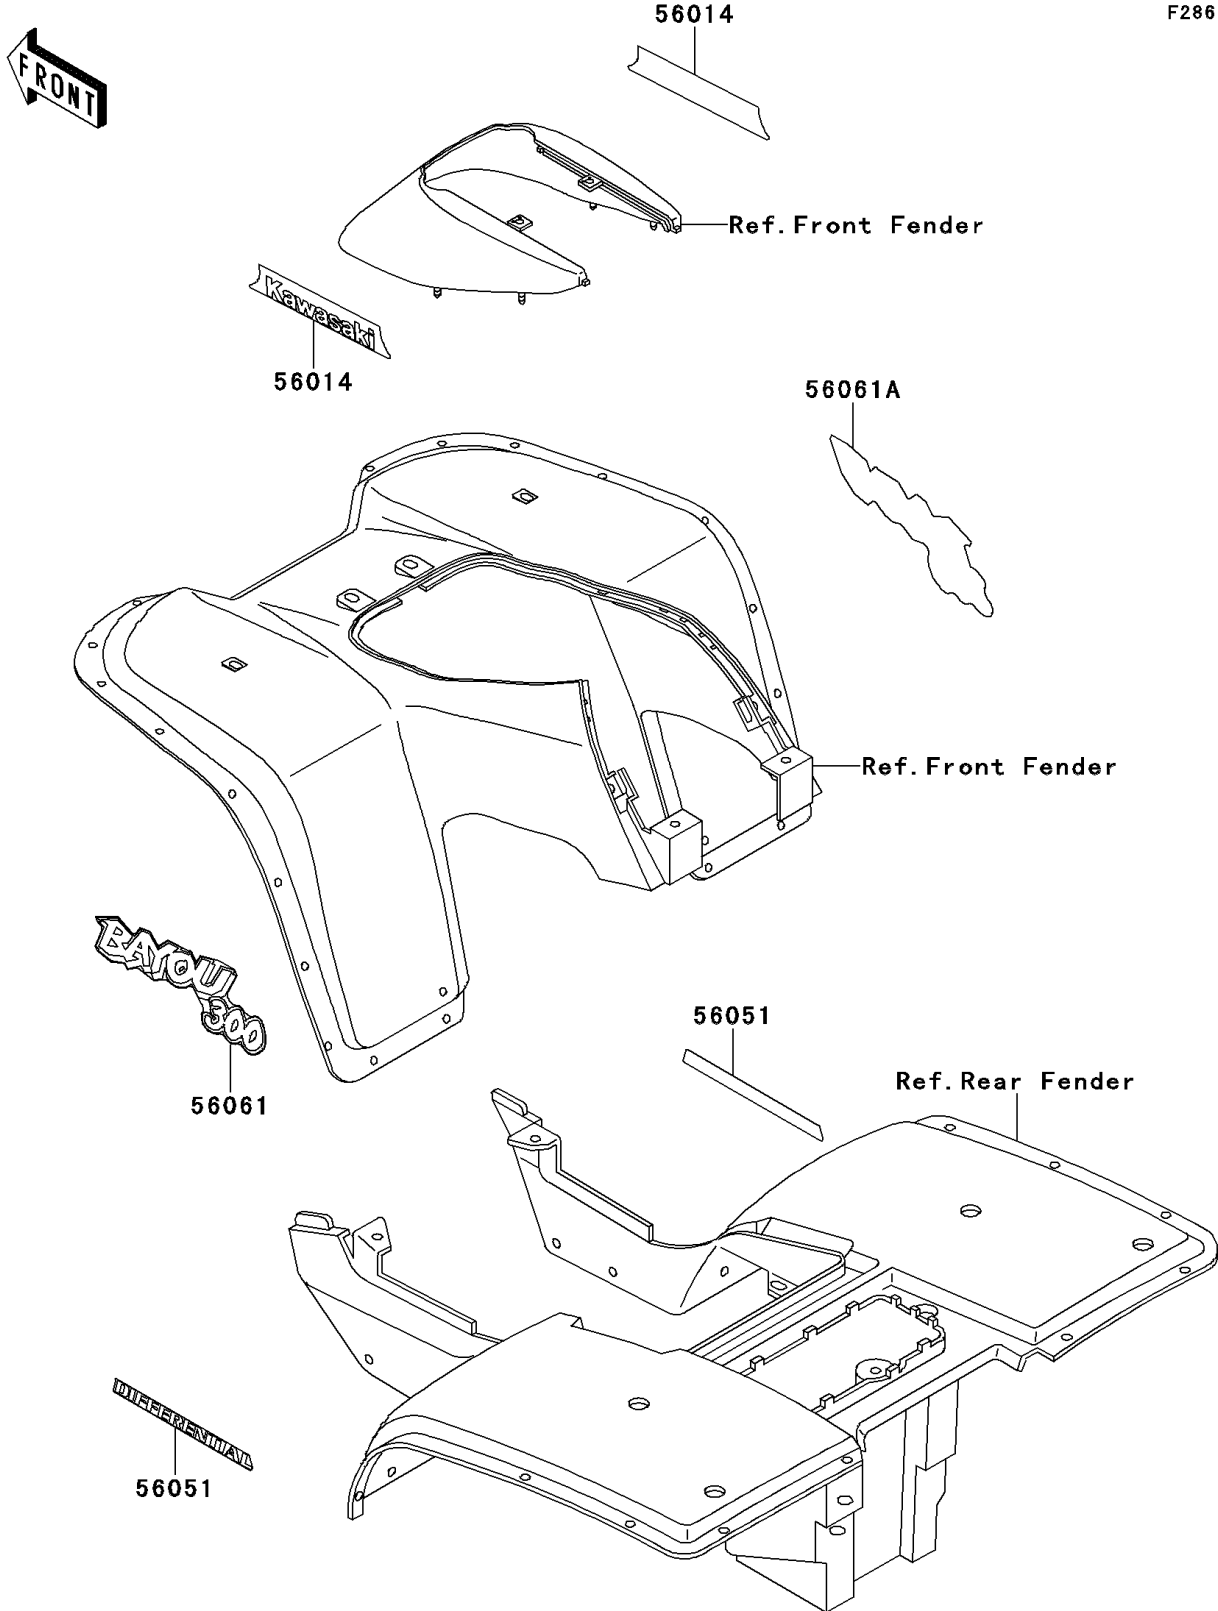

1997 Bayou 300 PARTS DIAGRAM

Decals(Red)(KLF300-B10)

F2861A

1997 Bayou 300 PARTS LIST

Decals(Red)(KLF300-B10)

ITEM NAME	PART NUMBER	QUANTITY
EMBLEM,FR FENDER COVER,KAWASAKI (Ref # 56014)	56014-1341	2
MARK,RR FENDER,DIFFERENTIAL (Ref # 56051)	56051-1490	2
PATTERN,FR FENDER,LH (Ref # 56061)	56061-1747	1
PATTERN,FR FENDER,RH (Ref # 56061A)	56061-1748	1