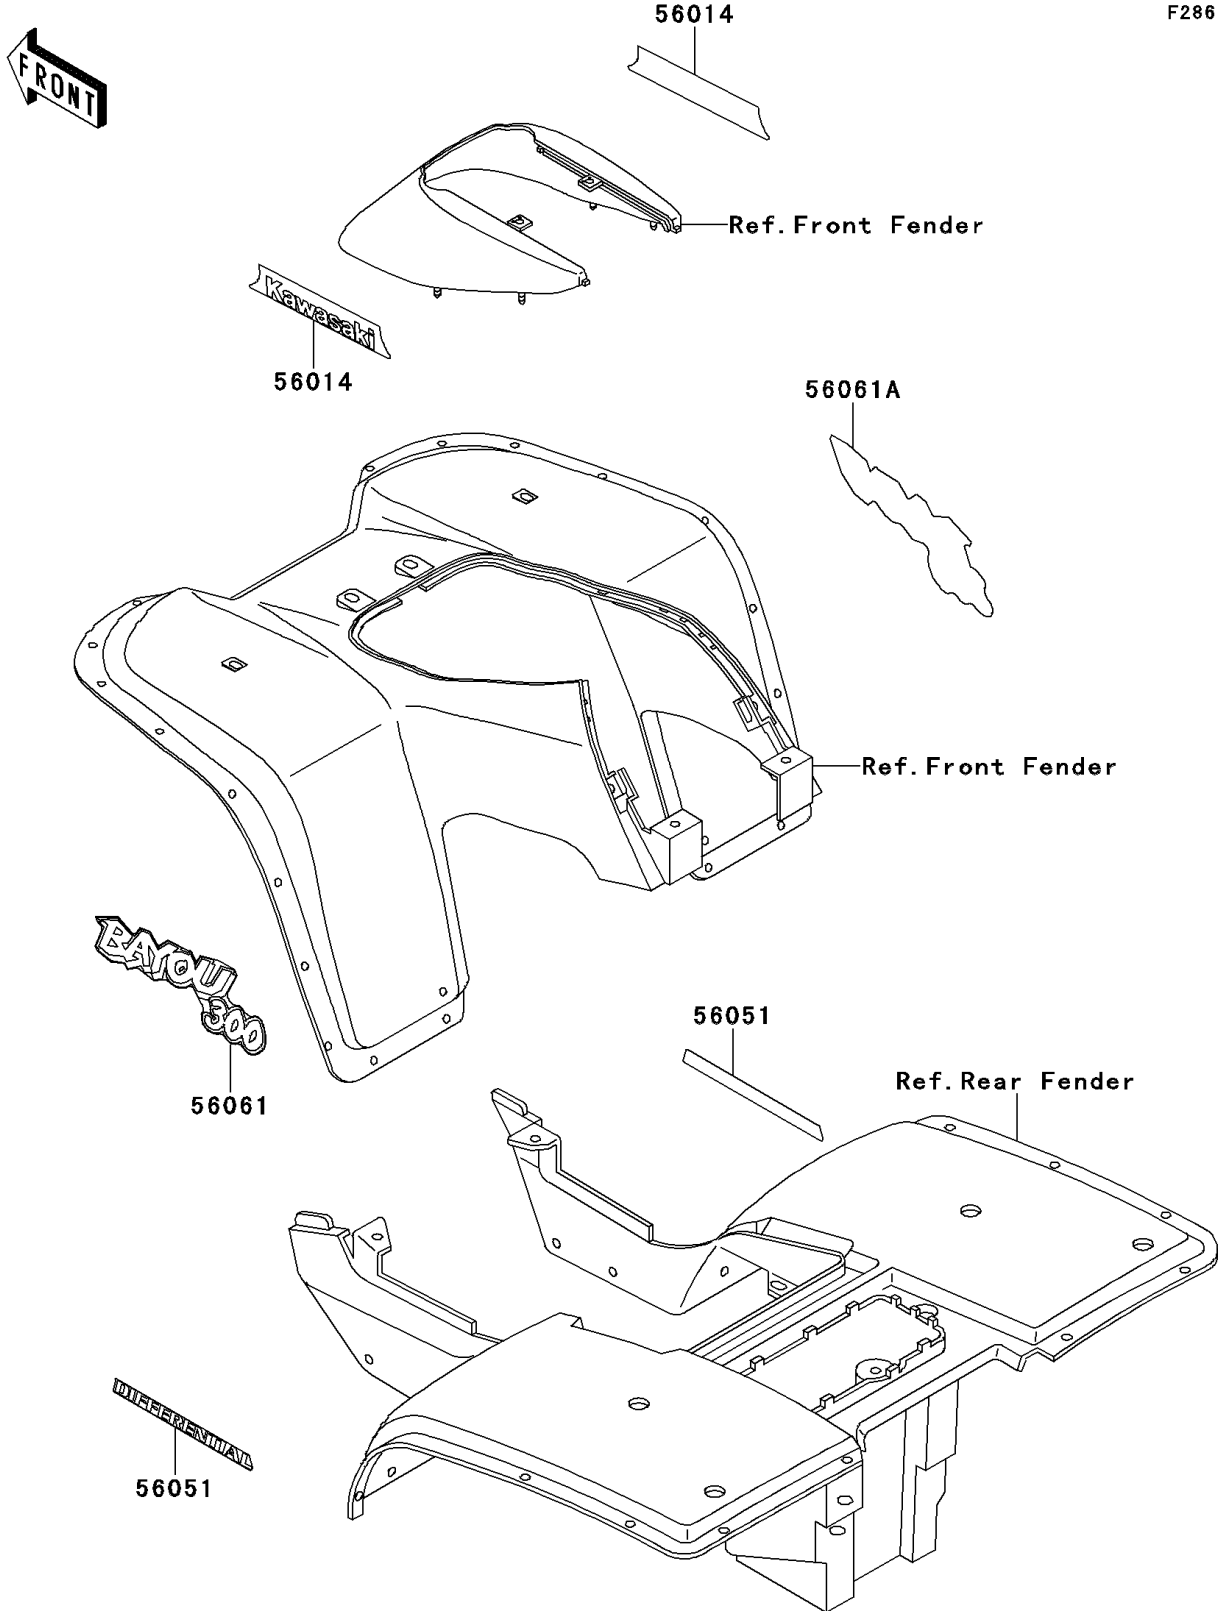

# 1997 Bayou 300 PARTS DIAGRAM

Decals(Red)(KLF300-B10)

F2861A

# 1997 Bayou 300 PARTS LIST

Decals(Red)(KLF300-B10)

ITEM NAME	PART NUMBER	QUANTITY
EMBLEM,FR FENDER COVER,KAWASAKI (Ref # 56014)	56014-1341	2
MARK,RR FENDER,DIFFERENTIAL (Ref # 56051)	56051-1490	2
PATTERN,FR FENDER,LH (Ref # 56061)	56061-1747	1
PATTERN,FR FENDER,RH (Ref # 56061A)	56061-1748	1