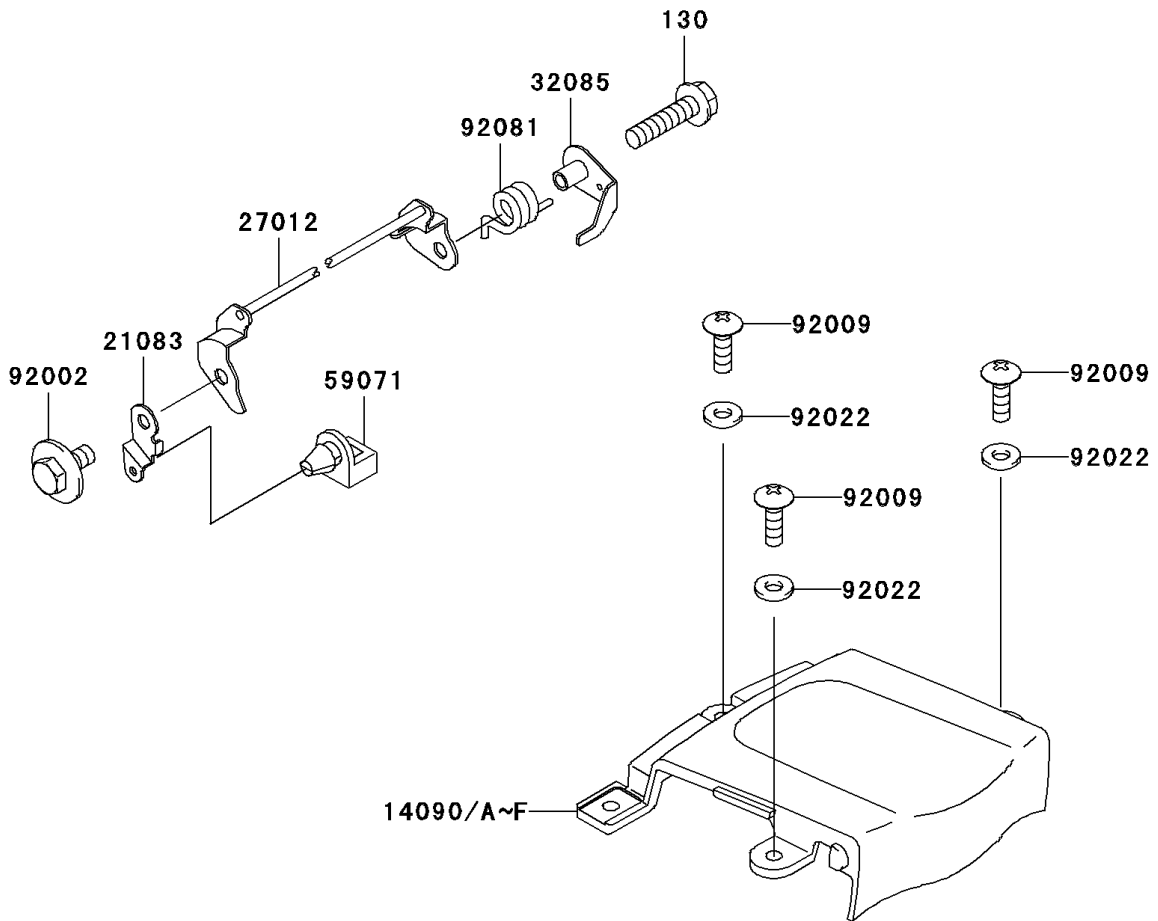

2009 Ninja® 500R PARTS DIAGRAM

Seat

F2510

2009 Ninja® 500R PARTS LIST

Seat

ITEM NAME	PART NUMBER	QUANTITY
BOLT-FLANGED,6X25 (Ref # 130)	130BB0625	1
COVER,SEAT,M.D,BLACK (Ref # 14090A)	14090-1369-17K	1
COVER,SEAT,C.P.BLUE (Ref # 14090C)	14090-1369-723	1
ARM,SEAT LOCK (Ref # 21083)	21083-1063	1
HOOK,SEAT LOCK (Ref # 27012)	27012-1363	1
HOOK,SEAT,LH (Ref # 27012A)	27012-1377	1
HOOK,SEAT,RH (Ref # 27012B)	27012-1378	1
STOPPER,SEAT LOCK SPRING (Ref # 32085)	32085-1270	1
SEAT-ASSY,DUAL,BLACK (Ref # 53001)	53001-1726-MA	1
LEATHER,SEAT,BLACK (Ref # 53003)	53003-1284-MA	1
BAG,HAND BOOK (Ref # 56008)	56008-1066	1
JOINT (Ref # 59071)	59071-1103	1
BOLT,UPSET-WP,6X12 (Ref # 92002)	92002-1884	1
SCREW,5X16,BLACK (Ref # 92009)	92009-1654	3
NUT,FLANGED,6MM (Ref # 92015)	92015-1078	4
WASHER,NYLON,5.3X11.5X1.5 (Ref # 92022)	92022-1521	3
SPRING (Ref # 92081)	92081-1982	1