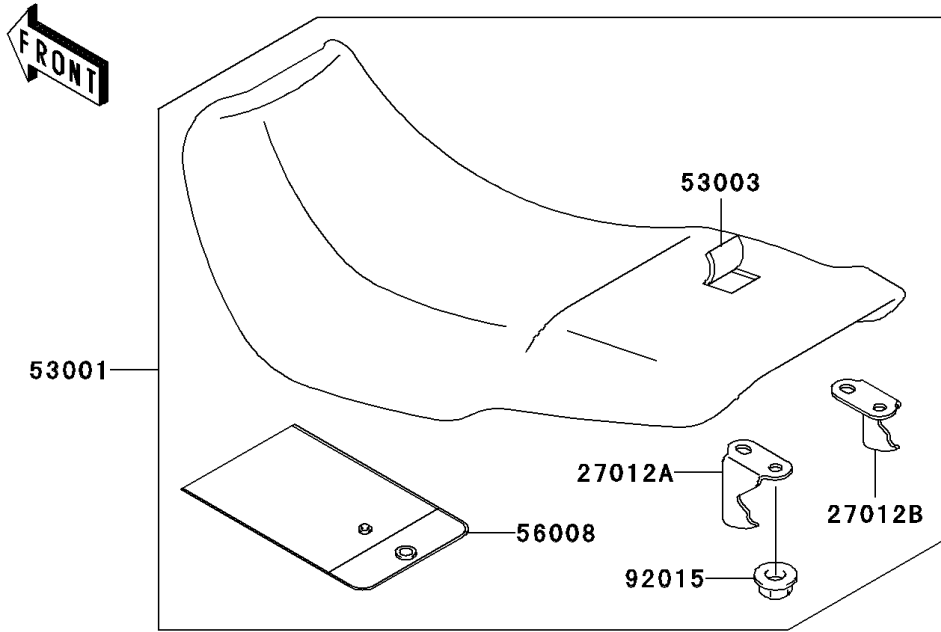

2009 Ninja® 500R PARTS DIAGRAM

Seat

F2510

2009 Ninja® 500R PARTS LIST

Seat

ITEM NAME	PART NUMBER	QUANTITY
BOLT-FLANGED,6X25 (Ref # 130)	130BB0625	1
COVER,SEAT,M.D,BLACK (Ref # 14090A)	14090-1369-17K	1
COVER,SEAT,C.P.BLUE (Ref # 14090C)	14090-1369-723	1
ARM,SEAT LOCK (Ref # 21083)	21083-1063	1
HOOK,SEAT LOCK (Ref # 27012)	27012-1363	1
HOOK,SEAT,LH (Ref # 27012A)	27012-1377	1
HOOK,SEAT,RH (Ref # 27012B)	27012-1378	1
STOPPER,SEAT LOCK SPRING (Ref # 32085)	32085-1270	1
SEAT-ASSY,DUAL,BLACK (Ref # 53001)	53001-1726-MA	1
LEATHER,SEAT,BLACK (Ref # 53003)	53003-1284-MA	1
BAG,HAND BOOK (Ref # 56008)	56008-1066	1
JOINT (Ref # 59071)	59071-1103	1
BOLT,UPSET-WP,6X12 (Ref # 92002)	92002-1884	1
SCREW,5X16,BLACK (Ref # 92009)	92009-1654	3
NUT,FLANGED,6MM (Ref # 92015)	92015-1078	4
WASHER,NYLON,5.3X11.5X1.5 (Ref # 92022)	92022-1521	3
SPRING (Ref # 92081)	92081-1982	1