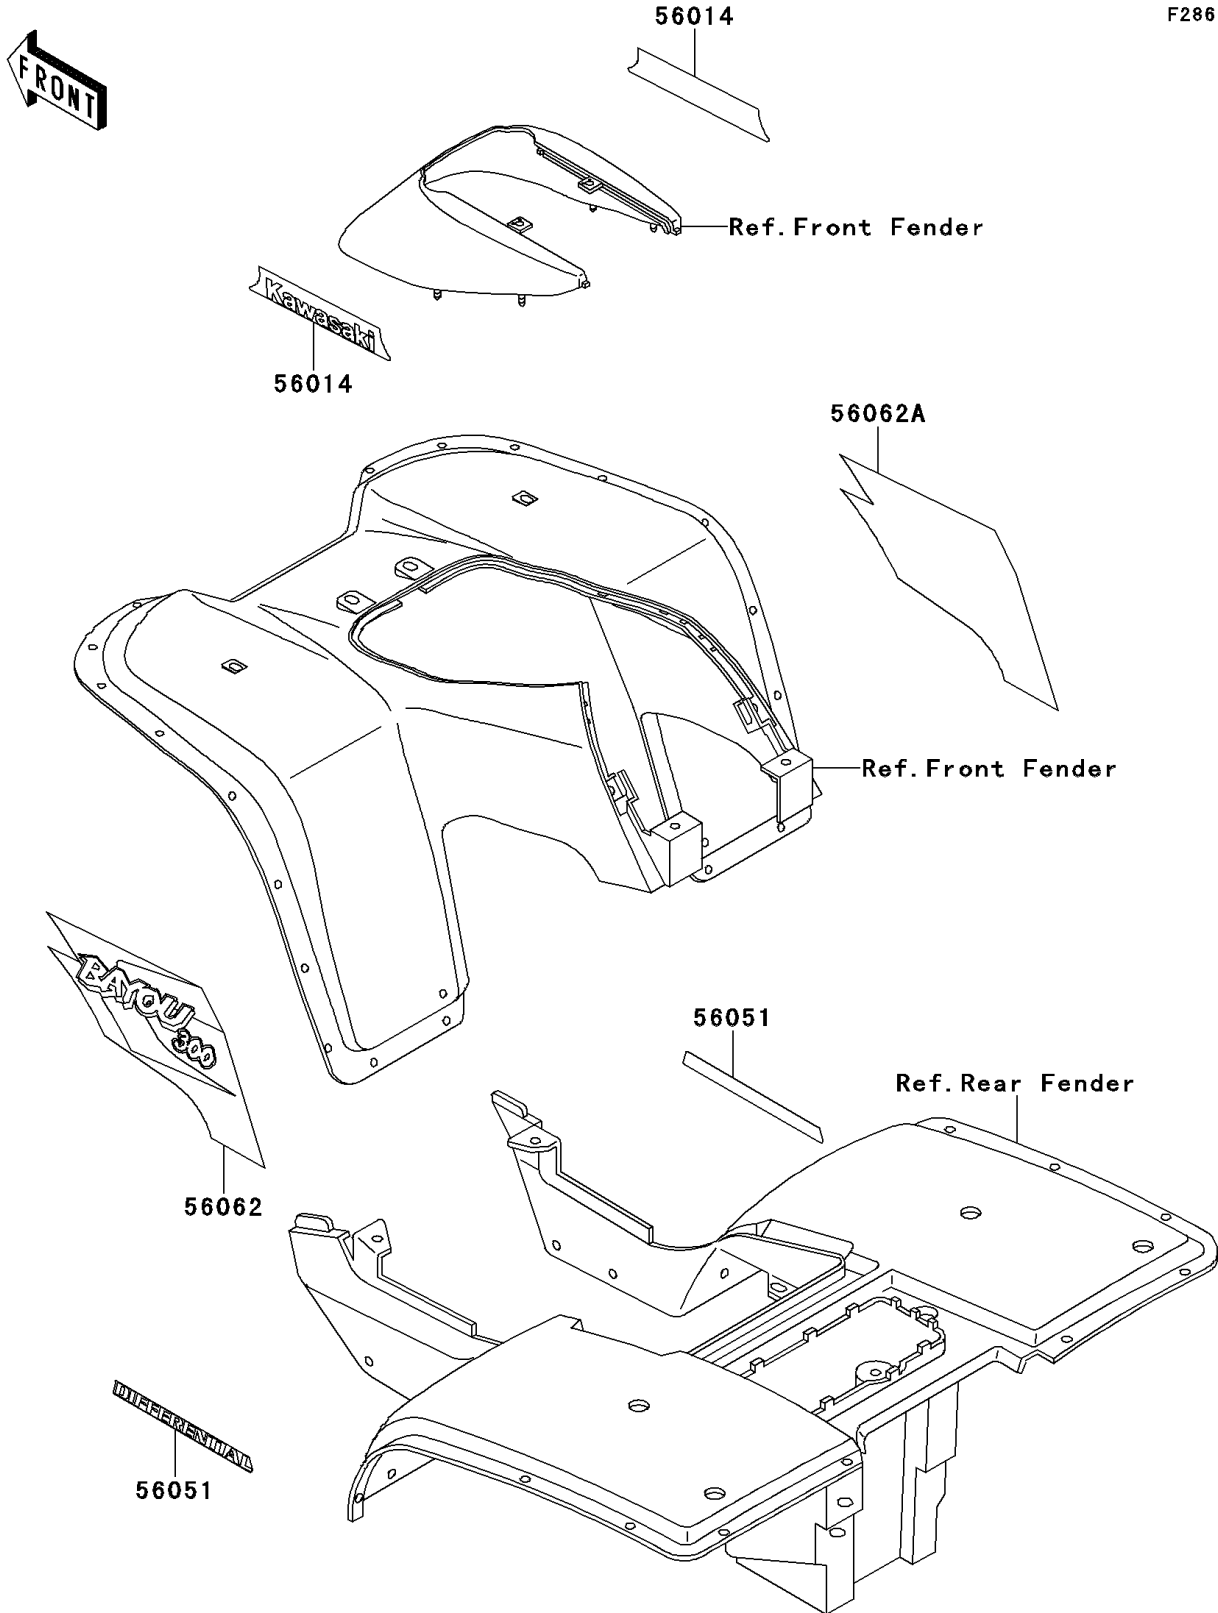

1998 Bayou 300 PARTS DIAGRAM

Decals(Green)(KLF300-B11)

F2861C

1998 Bayou 300 PARTS LIST

Decals(Green)(KLF300-B11)

ITEM NAME	PART NUMBER	QUANTITY
EMBLEM,FR FENDER COVER,KAWASAKI (Ref # 56014)	56014-1358	2
MARK,RR FENDER,DIFFERENTIAL (Ref # 56051)	56051-1647	2
PATTERN,FR FENDER,LH (Ref # 56062)	56062-1127	1
PATTERN,FR FENDER,RH (Ref # 56062A)	56062-1128	1