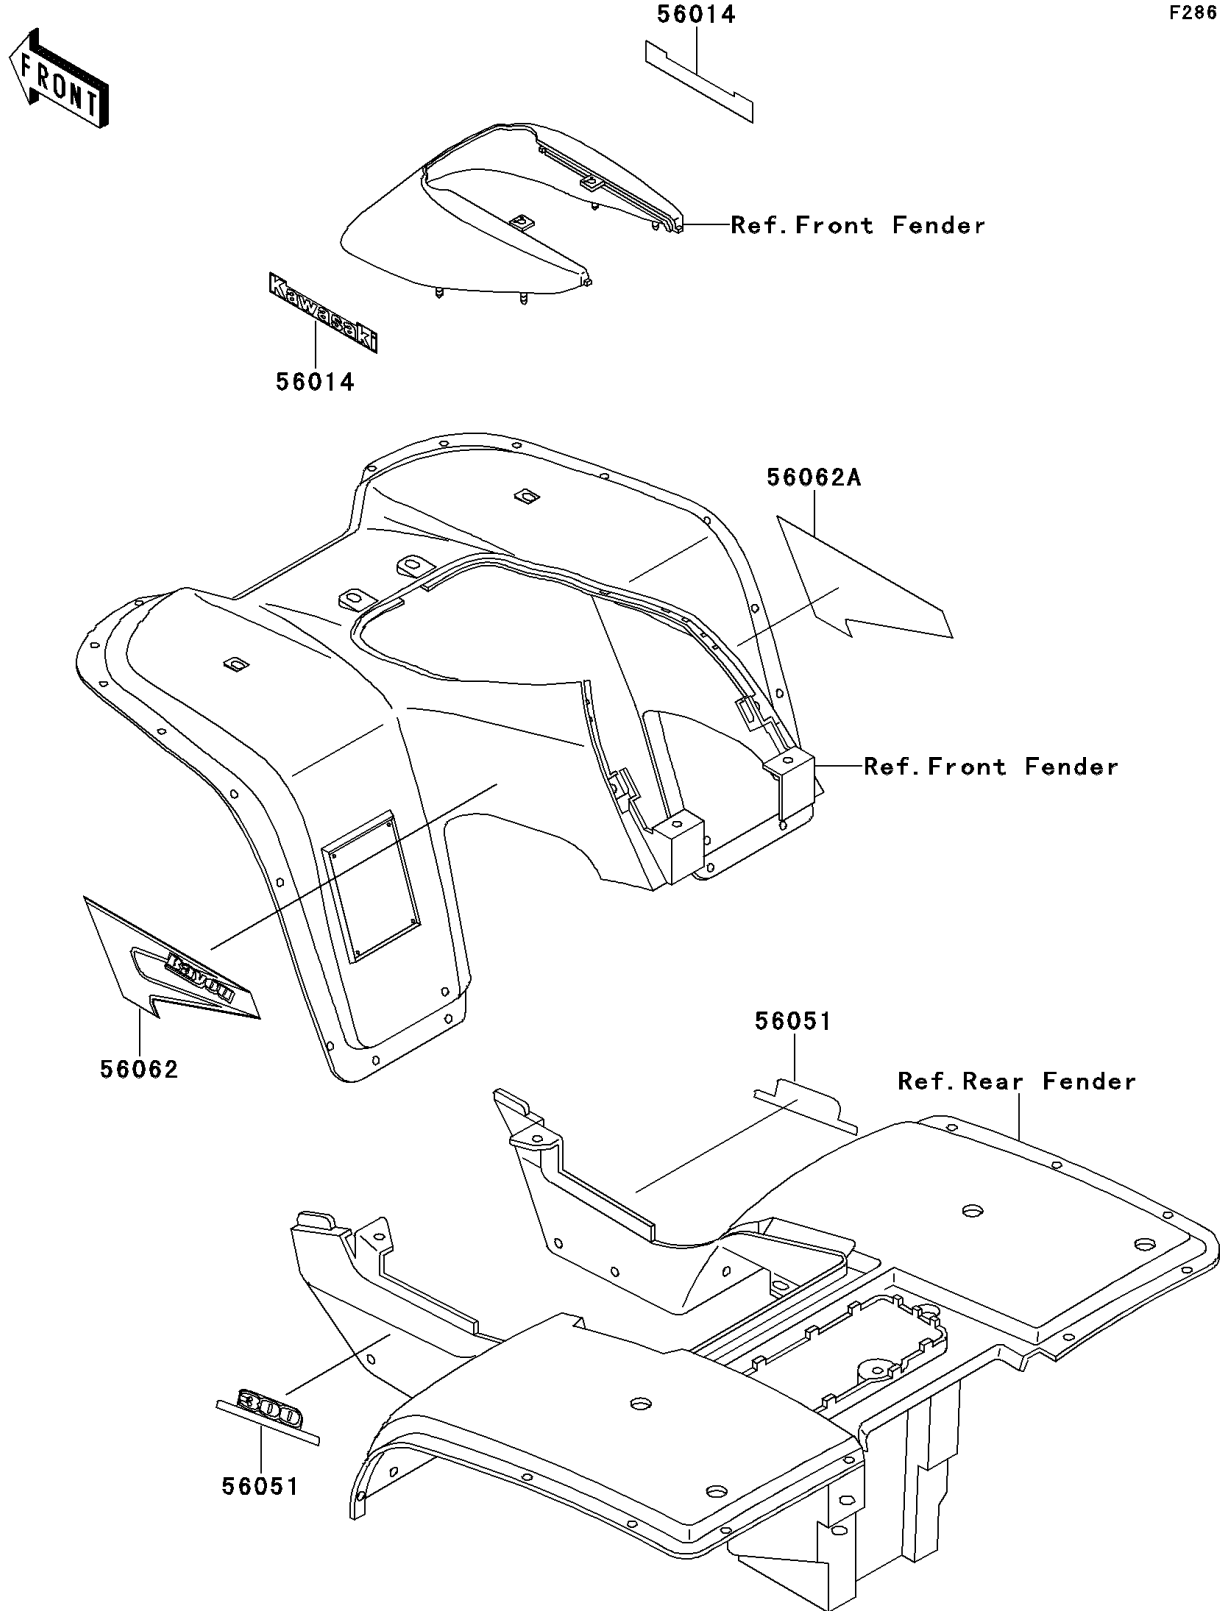

1999 Bayou 300 PARTS DIAGRAM

Decals(Red)(KLF300-B12)

F2861E

1999 Bayou 300 PARTS LIST

Decals(Red)(KLF300-B12)

ITEM NAME	PART NUMBER	QUANTITY
EMBLEM,FR FENDER COVER,KAWASAKI (Ref # 56014)	56014-1369	2
MARK,RR FENDER,300 (Ref # 56051)	56051-1852	2
PATTERN,FR FENDER,LH (Ref # 56062)	56062-1483	1
PATTERN,FR FENDER,RH (Ref # 56062A)	56062-1484	1