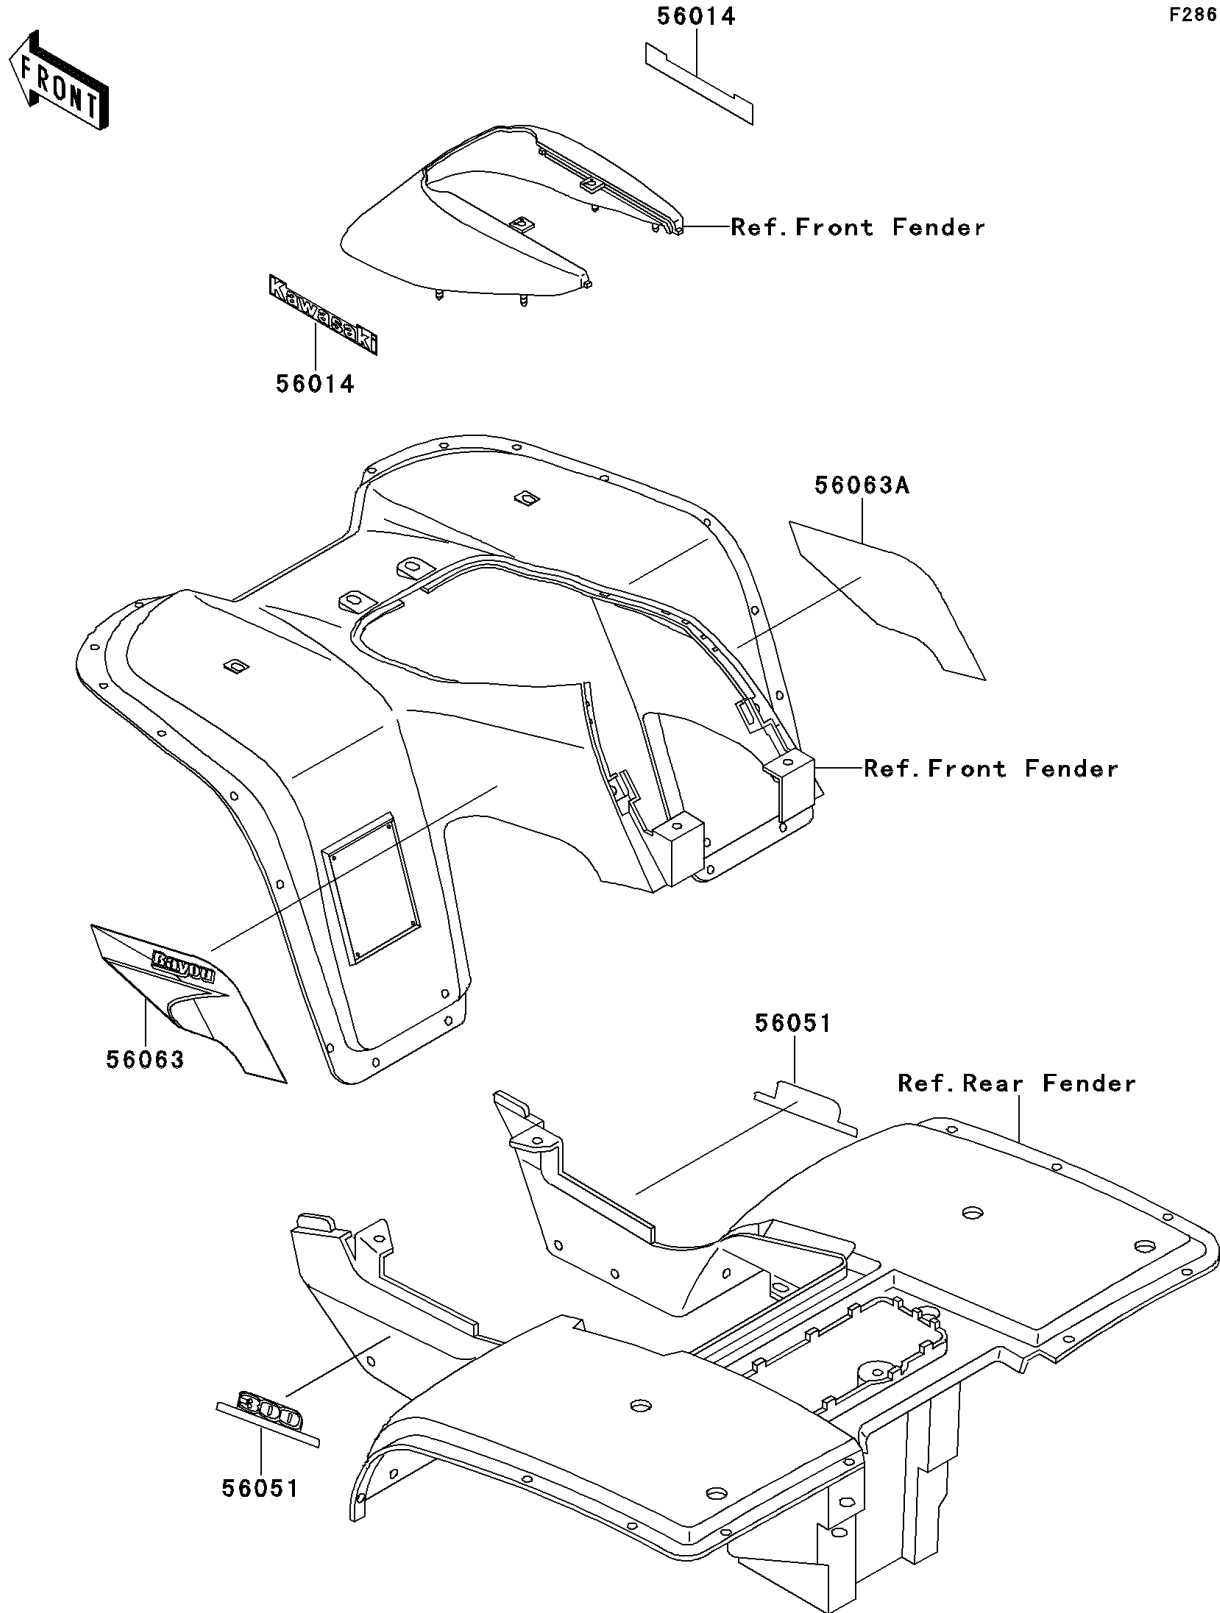

2000 Bayou 300 PARTS DIAGRAM

Decals(Green)(KLF300-B13)

F2861F

2000 Bayou 300 PARTS LIST

Decals(Green)(KLF300-B13)

ITEM NAME	PART NUMBER	QUANTITY
EMBLEM,FR FENDER COVER,KAWASAKI (Ref # 56014)	56014-1368	2
MARK,RR FENDER,300 (Ref # 56051)	56051-1851	2
PATTERN,FR FENDER,LH (Ref # 56063)	56063-1082	1
PATTERN,FR FENDER,RH (Ref # 56063A)	56063-1083	1