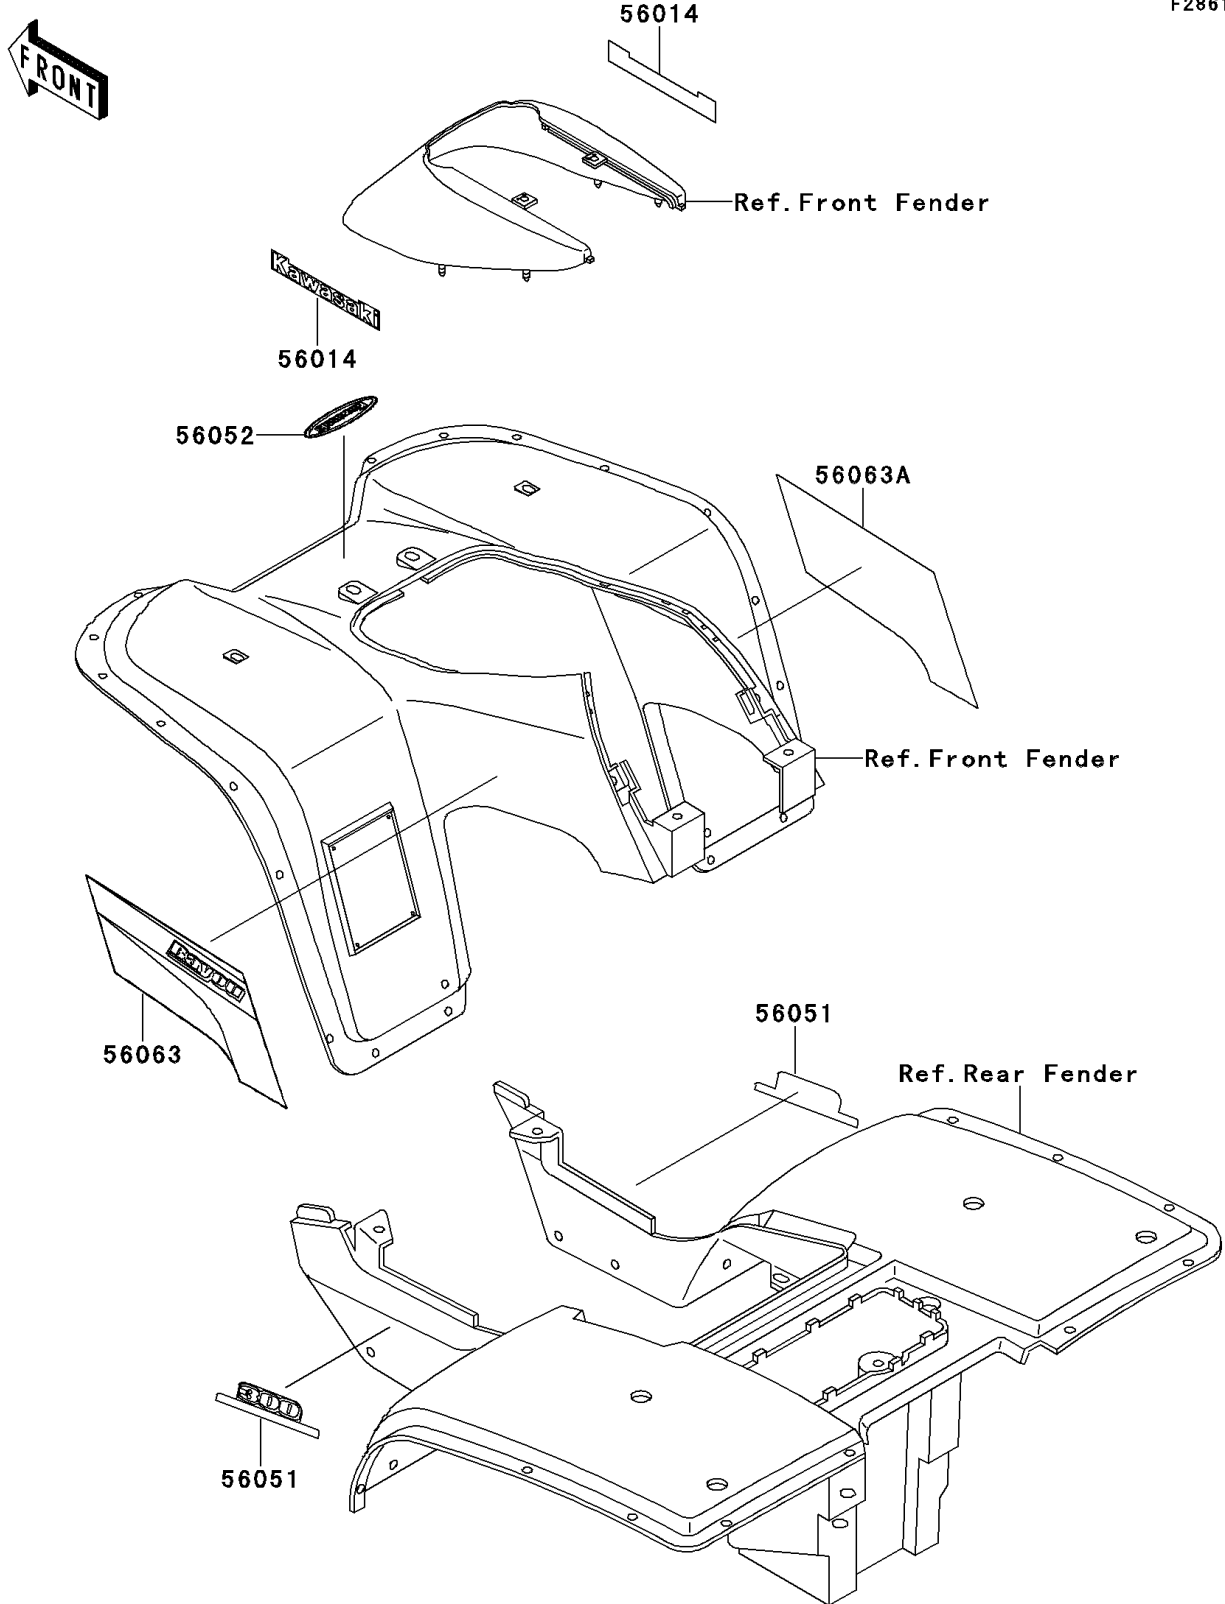

2001 Bayou 300 PARTS DIAGRAM

Decals(Red)(KLF300-B14)

F28611

2001 Bayou 300 PARTS LIST

Decals(Red)(KLF300-B14)

| ITEM NAME | PART NUMBER | QUANTITY |
|---|-------------|----------|
| EMBLEM,FR FENDER COVER,KAWASAKI (Ref # 56014) | 56014-1369 | 2 |
| MARK,RR FENDER,300 (Ref # 56051) | 56051-1852 | 2 |
| MARK,KAWASAKI (Ref # 56052) | 56052-1259 | 1 |
| PATTERN,FR FENDER,LH (Ref # 56063) | 56063-1896 | 1 |
| PATTERN,FR FENDER,RH (Ref # 56063A) | 56063-1897 | 1 |