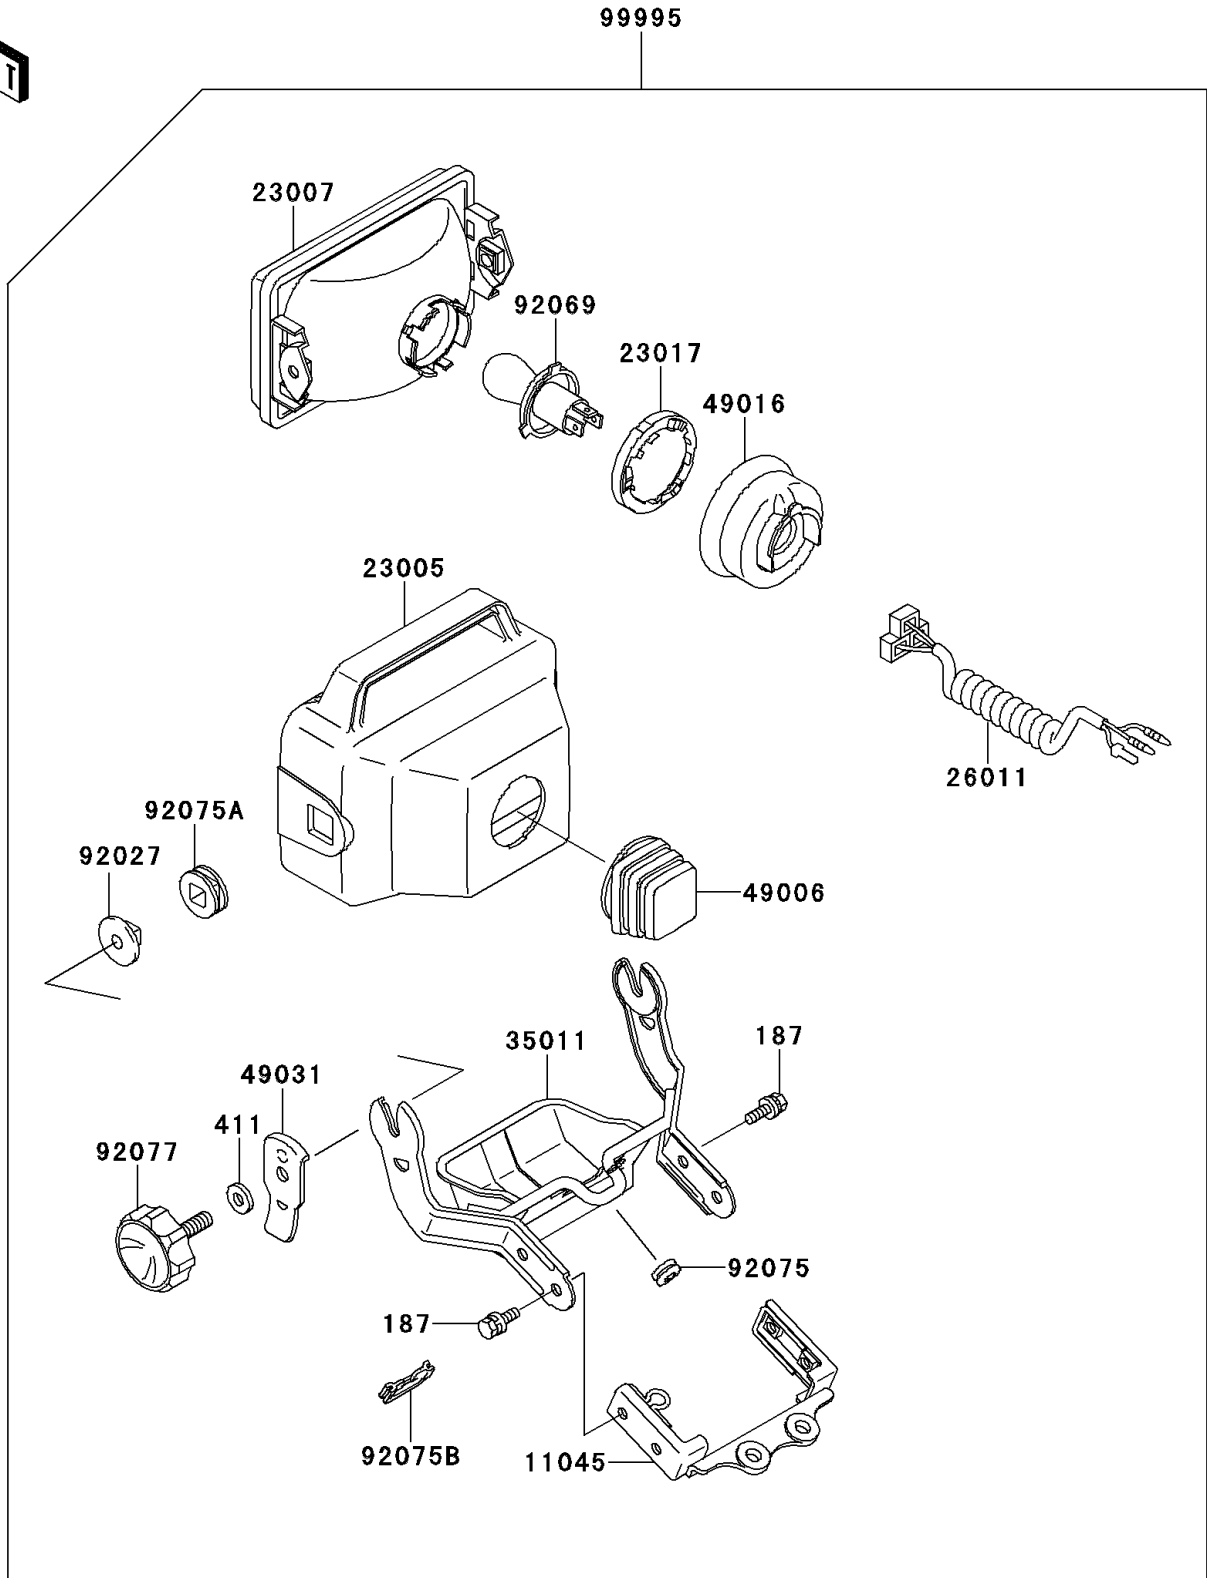

1997 Bayou 300 PARTS DIAGRAM

Optional Parts(Headlight)

F2890B

1997 Bayou 300 PARTS LIST

Optional Parts(Headlight)

ITEM NAME	PART NUMBER	QUANTITY
BOLT-UPSET-WSP (Ref # 187)	187C0614	4
WASHER-PLAIN,8MM,BLACK (Ref # 411)	411F0800	2
BRACKET,HEAD LAMP (Ref # 11045)	11045-1924	1
BODY-COMP-HEAD LAMP,BLACK (Ref # 23005)	23005-1064-6Z	1
LENS-COMP,HEAD LAMP (Ref # 23007)	23007-1138	1
SOCKET,BULB (Ref # 23017)	23017-1051	1
WIRE-LEAD,HEAD LAMP (Ref # 26011)	26011-1405	1
STAY,HEAD LAMP (Ref # 35011)	35011-1413	1
BOOT,HEAD LAMP BODY (Ref # 49006)	49006-1172	1
COVER-SEAL,BULB SOCKET (Ref # 49016)	49016-1111	1
LATCH,HEAD LAMP (Ref # 49031)	49031-1052	2
COLLAR,L=11.9 (Ref # 92027)	92027-1938	2
BULB,12V 65/60W (Ref # 92069)	92069-1069	1
DAMPER,HEAD LAMP HOLDER (Ref # 92075)	92075-1482	1
DAMPER,HEAD LAMP FITTING (Ref # 92075A)	92075-1768	2
DAMPER (Ref # 92075B)	92075-1881	1
KNOB,HEAD LAMP (Ref # 92077)	92077-1060	2
KIT.,HEAD LAMP (Ref # 99995)	99995-1018	1