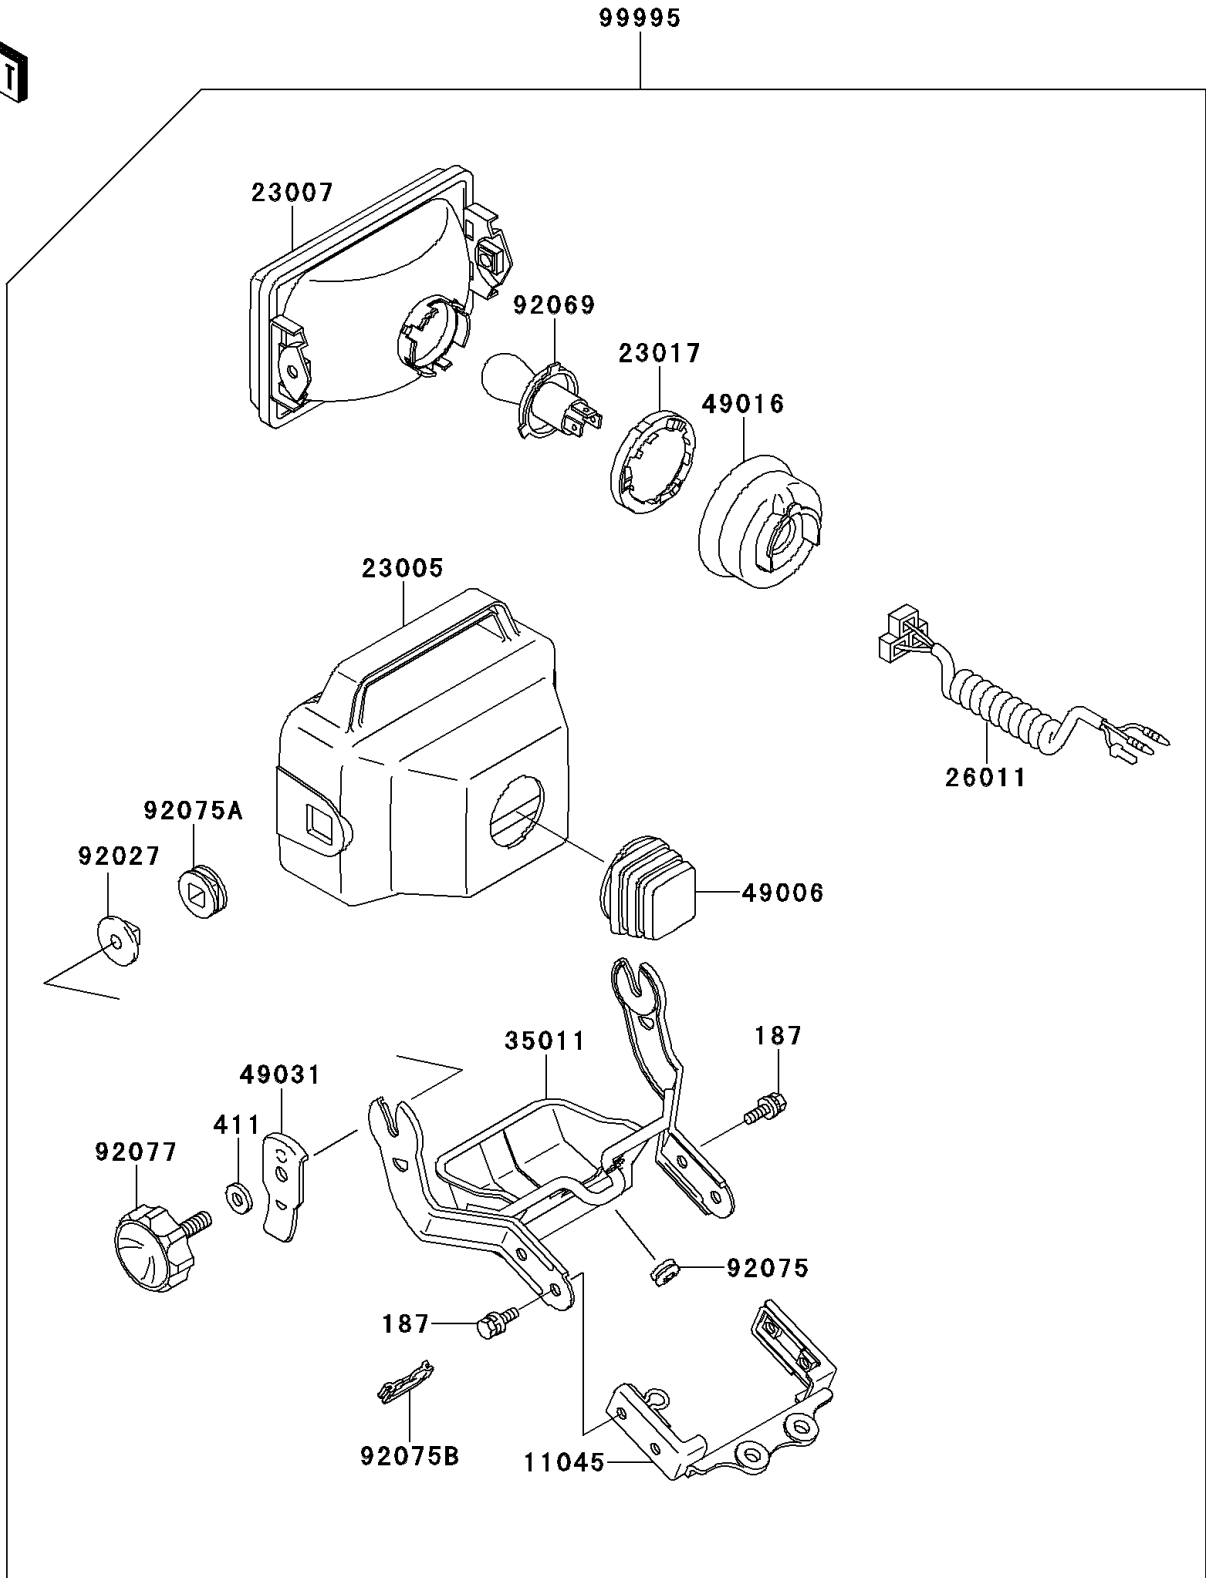

2001 Bayou 300 PARTS DIAGRAM

Optional Parts(Headlight)

F2890B

2001 Bayou 300 PARTS LIST

Optional Parts(Headlight)

ITEM NAME	PART NUMBER	QUANTITY
BOLT-UPSET-WSP (Ref # 187)	187C0614	4
WASHER-PLAIN,8MM,BLACK (Ref # 411)	411F0800	2
BRACKET,HEAD LAMP (Ref # 11045)	11045-1924	1
BODY-COMP-HEAD LAMP,BLACK (Ref # 23005)	23005-1064-6Z	1
LENS-COMP,HEAD LAMP (Ref # 23007)	23007-1138	1
SOCKET,BULB (Ref # 23017)	23017-1051	1
WIRE-LEAD,HEAD LAMP (Ref # 26011)	26011-1405	1
STAY,HEAD LAMP (Ref # 35011)	35011-1413	1
BOOT,HEAD LAMP BODY (Ref # 49006)	49006-1172	1
COVER-SEAL,BULB SOCKET (Ref # 49016)	49016-1111	1
LATCH,HEAD LAMP (Ref # 49031)	49031-1052	2
COLLAR,L=11.9 (Ref # 92027)	92027-1938	2
BULB,12V 65/60W (Ref # 92069)	92069-1069	1
DAMPER,HEAD LAMP HOLDER (Ref # 92075)	92075-1482	1
DAMPER,HEAD LAMP FITTING (Ref # 92075A)	92075-1768	2
DAMPER (Ref # 92075B)	92075-1881	1
KNOB,HEAD LAMP (Ref # 92077)	92077-1060	2
KIT.,HEAD LAMP (Ref # 99995)	99995-1018	1