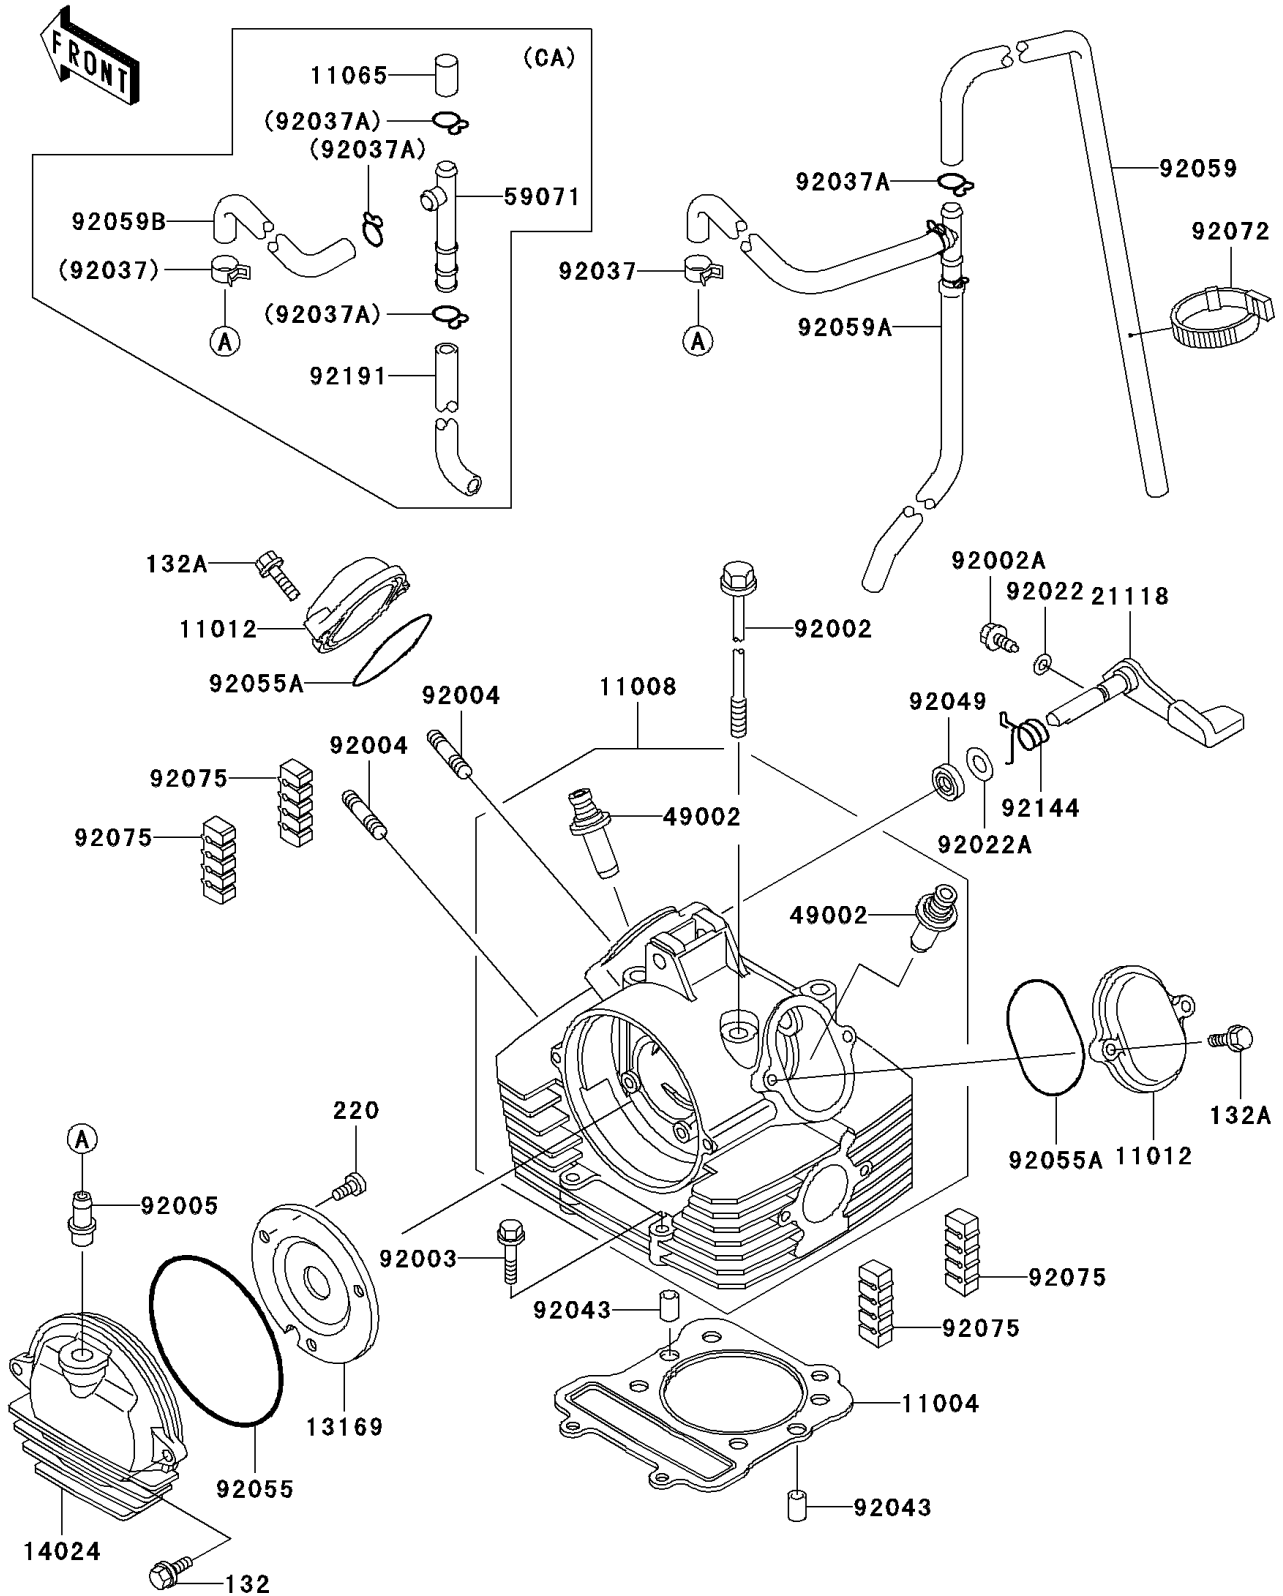

# 2003 Bayou 300 PARTS DIAGRAM

Cylinder Head

E1111

### Cylinder Head

| ITEM NAME                | PART NUMBER | QUANTITY |
|--------------------------|-------------|----------|
| TUBE,ASSY (Ref # 92059A) | 92059-1787  | 1        |
| TUBE (Ref # 92059B)      | 92059-1789  | 1        |
| BAND,L=149 (Ref # 92072) | 92072-031   | 1        |
| TUBE (Ref # 92191)       | 92191-1170  | 1        |