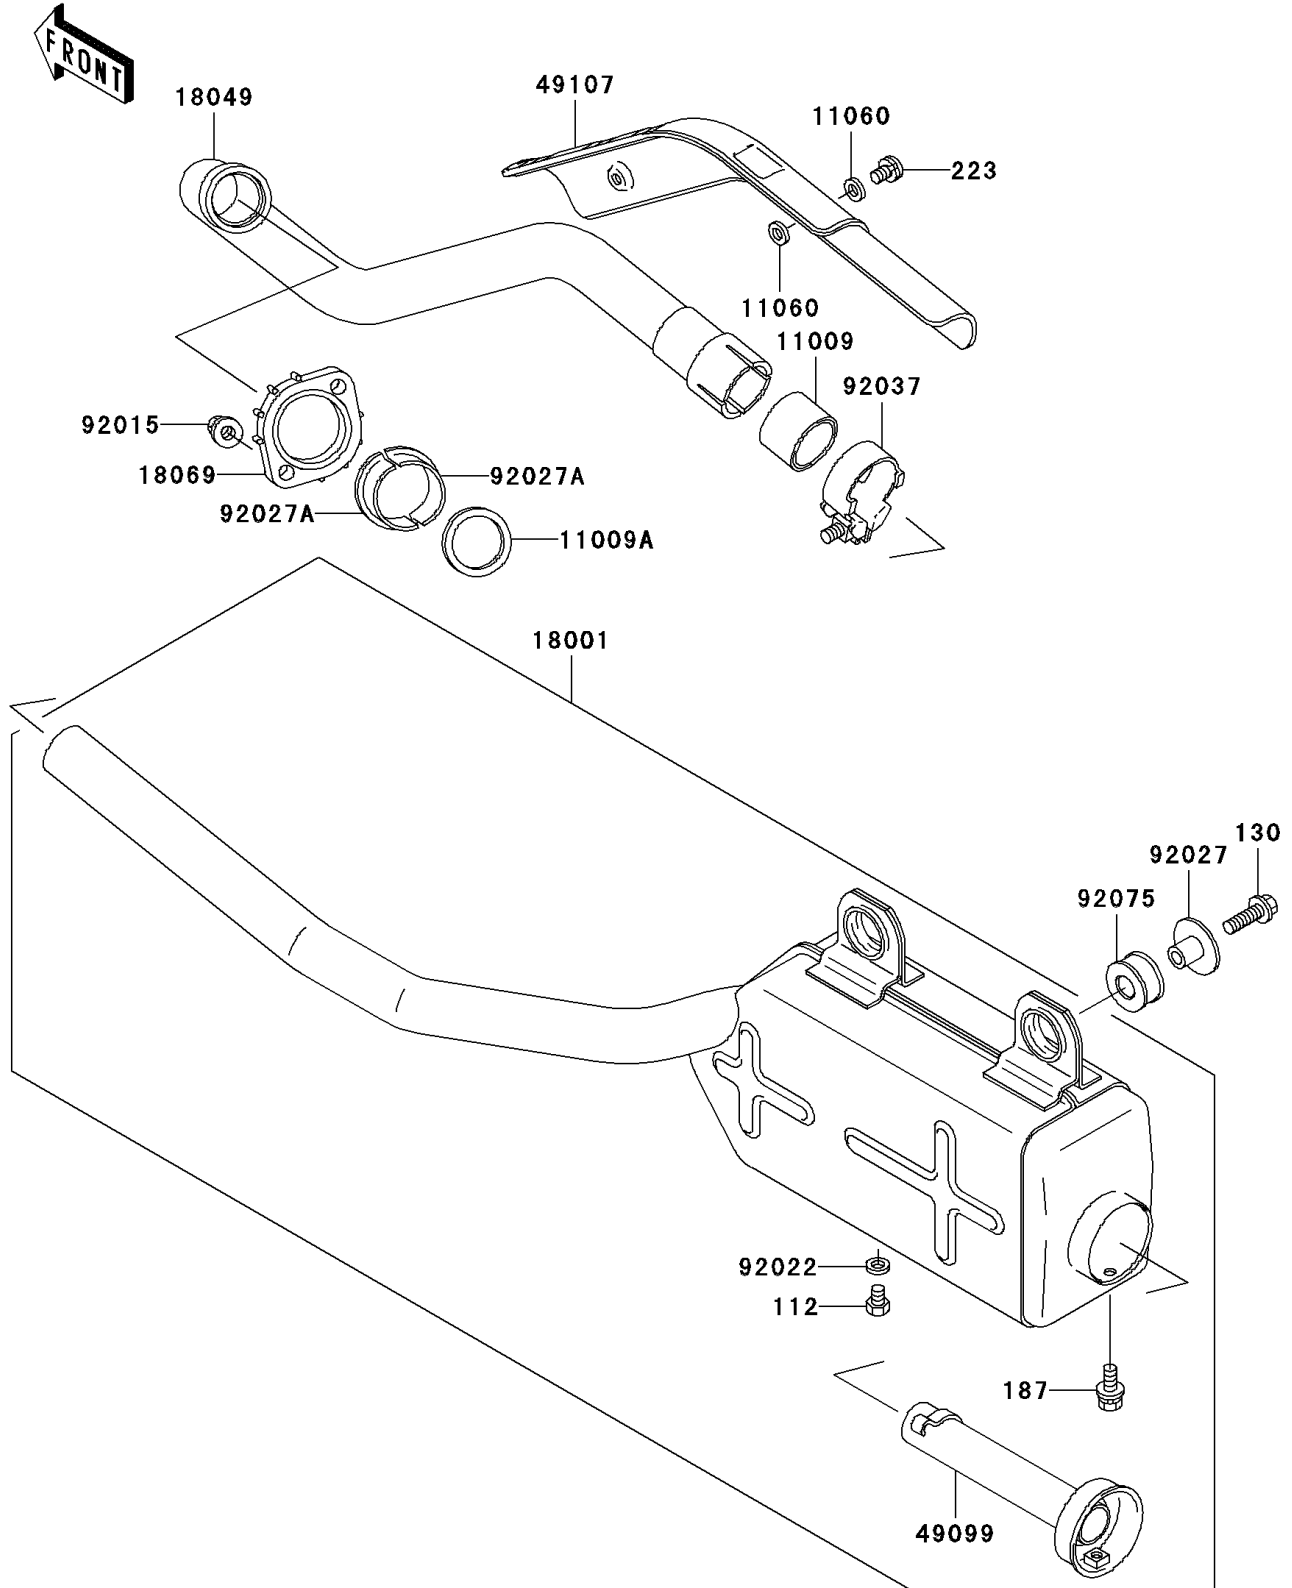

2003 Bayou 300 PARTS DIAGRAM

Muffler(s)

E1140

2003 Bayou 300 PARTS LIST

Muffler(s)

ITEM NAME	PART NUMBER	QUANTITY
BOLT-UPSET (Ref # 112)	112B0608	1
BOLT-FLANGED,8X30 (Ref # 130)	130J0830	2
BOLT-UPSET-WSP (Ref # 187)	187B0612	1
SCREW-PAN-WS-CROS (Ref # 223)	223C0610	2
GASKET,EXHAUST PIPE CONNECTING (Ref # 11009)	11009-1718	1
GASKET,EXHAUST PIPE HOLDER (Ref # 11009A)	11009-1866	1
GASKET,6.2X11.5X1.5 (Ref # 11060)	11060-1109	4
MUFFLER (Ref # 18001)	18001-1726	1
PIPE-EXHAUST (Ref # 18049)	18049-1417	1
HOLDER-EXHAUST PIPE (Ref # 18069)	18069-1014	1
BAFFLE-PIPE MUFFLER (Ref # 49099)	49099-1268	1
COVER-EXHAUST PIPE (Ref # 49107)	49107-1081	1
NUT,8MM (Ref # 92015)	92015-1402	2
WASHER,6.2X11X1 (Ref # 92022)	92022-304	1
COLLAR,MUFFLER (Ref # 92027)	92027-1981	2
COLLAR,EXHAUST PIPE (Ref # 92027A)	92027-264	2
CLAMP (Ref # 92037)	92037-1956	1
DAMPER,MUFFLER (Ref # 92075)	92075-1809	2