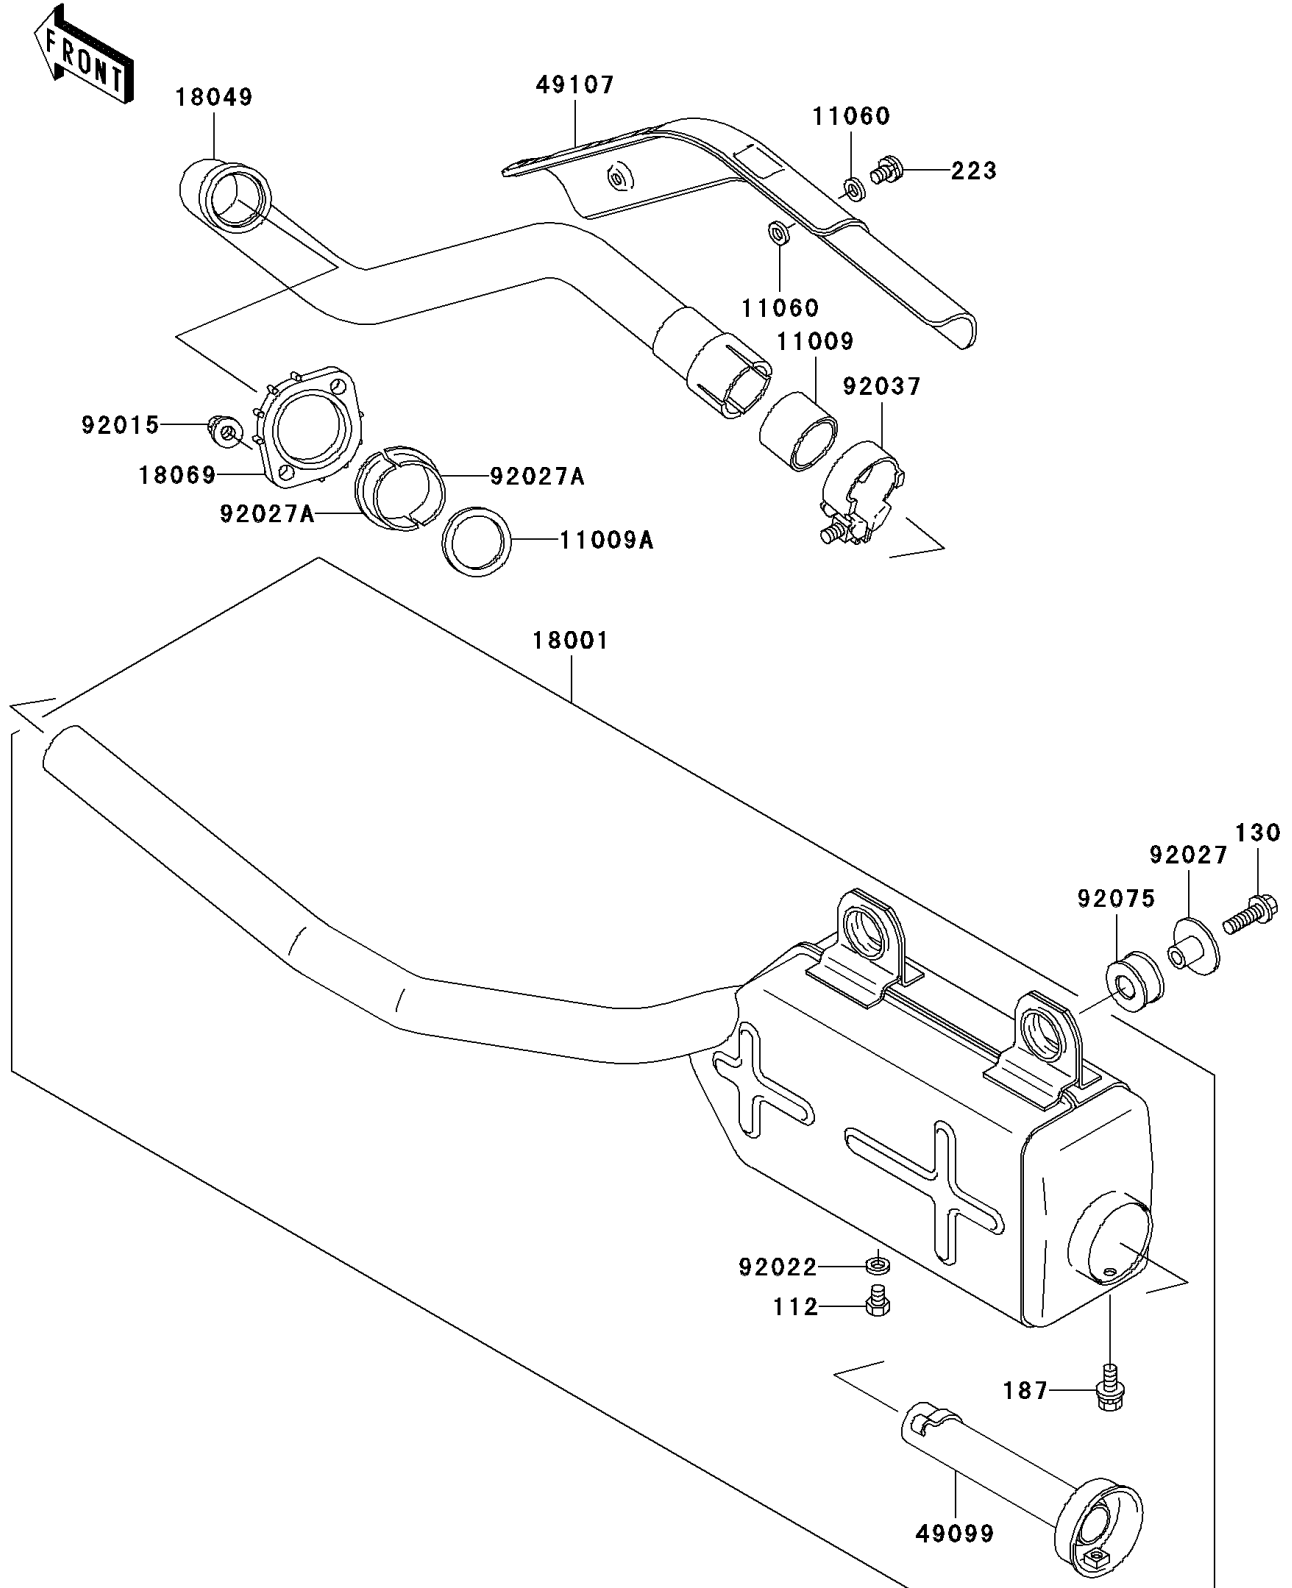

2004 Bayou 300 PARTS DIAGRAM

Muffler(s)

E1140

2004 Bayou 300 PARTS LIST

Muffler(s)

ITEM NAME	PART NUMBER	QUANTITY
BOLT-UPSET (Ref # 112)	112B0608	1
BOLT-FLANGED,8X30 (Ref # 130)	130J0830	2
BOLT-UPSET-WSP (Ref # 187)	187B0612	1
SCREW-PAN-WS-CROS (Ref # 223)	223C0610	2
GASKET,EXHAUST PIPE CONNECTING (Ref # 11009)	11009-1718	1
GASKET,EXHAUST PIPE HOLDER (Ref # 11009A)	11009-1866	1
GASKET,6.2X11.5X1.5 (Ref # 11060)	11060-1109	4
MUFFLER (Ref # 18001)	18001-1726	1
PIPE-EXHAUST (Ref # 18049)	18049-1417	1
HOLDER-EXHAUST PIPE (Ref # 18069)	18069-1014	1
BAFFLE-PIPE MUFFLER (Ref # 49099)	49099-1268	1
COVER-EXHAUST PIPE (Ref # 49107)	49107-1081	1
NUT,8MM (Ref # 92015)	92015-1402	2
WASHER,6.2X11X1 (Ref # 92022)	92022-304	1
COLLAR,MUFFLER (Ref # 92027)	92027-1981	2
COLLAR,EXHAUST PIPE (Ref # 92027A)	92027-264	2
CLAMP (Ref # 92037)	92037-1956	1
DAMPER,MUFFLER (Ref # 92075)	92075-1809	2