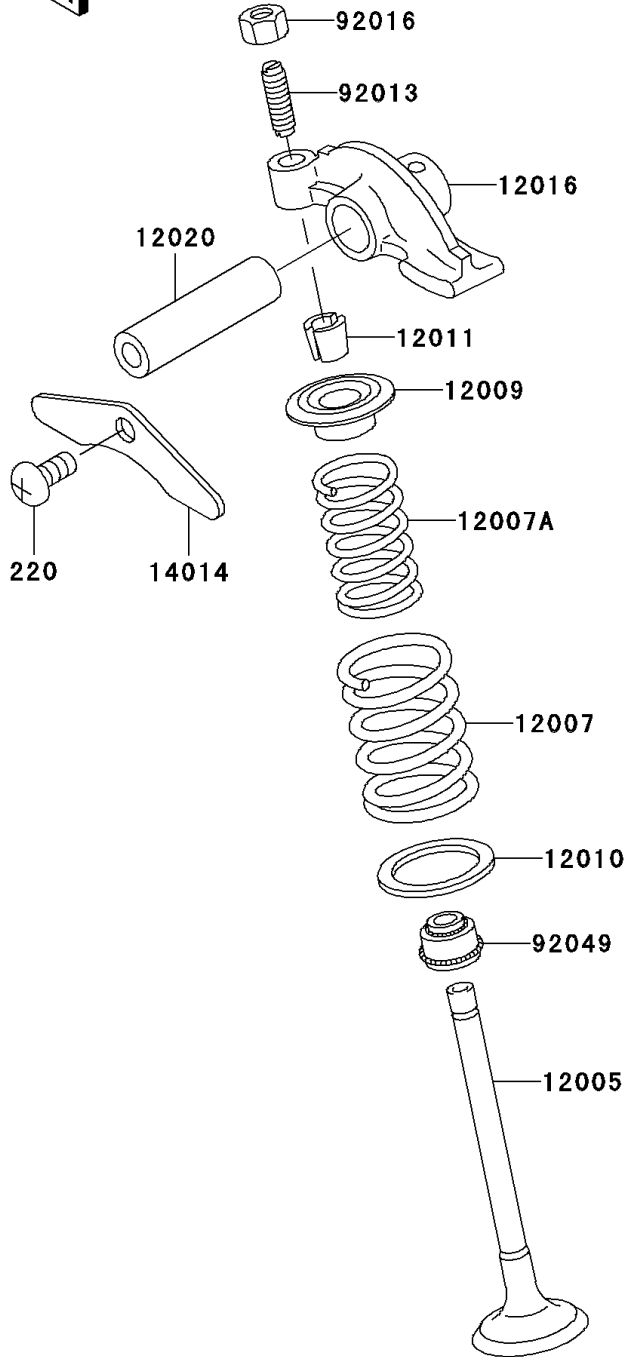

2002 Bayou 300 PARTS DIAGRAM

Valve(s)

E1210

2002 Bayou 300 PARTS LIST

Valve(s)

ITEM NAME	PART NUMBER	QUANTITY
SCREW-PAN-CROS,6X10 (Ref # 220)	220B0610	1
VALVE-INTAKE (Ref # 12004)	12004-1123	1
VALVE-EXHAUST (Ref # 12005)	12005-1005	1
SPRING-ENGINE VALVE,OUTER (Ref # 12007)	12007-013	2
SPRING-ENGINE VALVE,INNER (Ref # 12007A)	12007-014	2
RETAINER-VALVE SPRING (Ref # 12009)	12009-006	2
SEAT-SPRING,OUTER (Ref # 12010)	12010-005	2
COLLET,RETAINER (Ref # 12011)	12011-004	4
ARM-ROCKER (Ref # 12016)	12016-1078	2
SHAFT-ROCKER (Ref # 12020)	12020-004	2
PLATE-POSITION (Ref # 14014)	14014-034	1
SCREW,6MM (Ref # 92013)	92013-009	2
NUT,6MM (Ref # 92016)	92016-061	2
SEAL-OIL,RV37129.5 (Ref # 92049)	92049-016	2