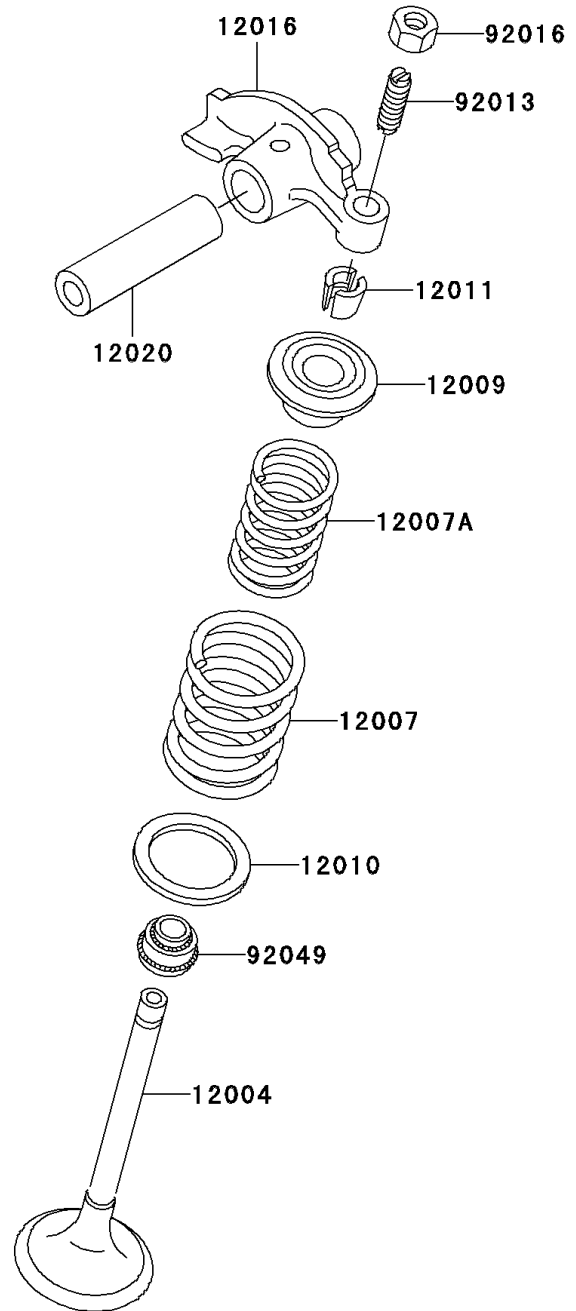

2002 Bayou 300 PARTS DIAGRAM

Valve(s)

E1210

2002 Bayou 300 PARTS LIST

Valve(s)

ITEM NAME	PART NUMBER	QUANTITY
SCREW-PAN-CROS,6X10 (Ref # 220)	220B0610	1
VALVE-INTAKE (Ref # 12004)	12004-1123	1
VALVE-EXHAUST (Ref # 12005)	12005-1005	1
SPRING-ENGINE VALVE,OUTER (Ref # 12007)	12007-013	2
SPRING-ENGINE VALVE,INNER (Ref # 12007A)	12007-014	2
RETAINER-VALVE SPRING (Ref # 12009)	12009-006	2
SEAT-SPRING,OUTER (Ref # 12010)	12010-005	2
COLLET,RETAINER (Ref # 12011)	12011-004	4
ARM-ROCKER (Ref # 12016)	12016-1078	2
SHAFT-ROCKER (Ref # 12020)	12020-004	2
PLATE-POSITION (Ref # 14014)	14014-034	1
SCREW,6MM (Ref # 92013)	92013-009	2
NUT,6MM (Ref # 92016)	92016-061	2
SEAL-OIL,RV37129.5 (Ref # 92049)	92049-016	2