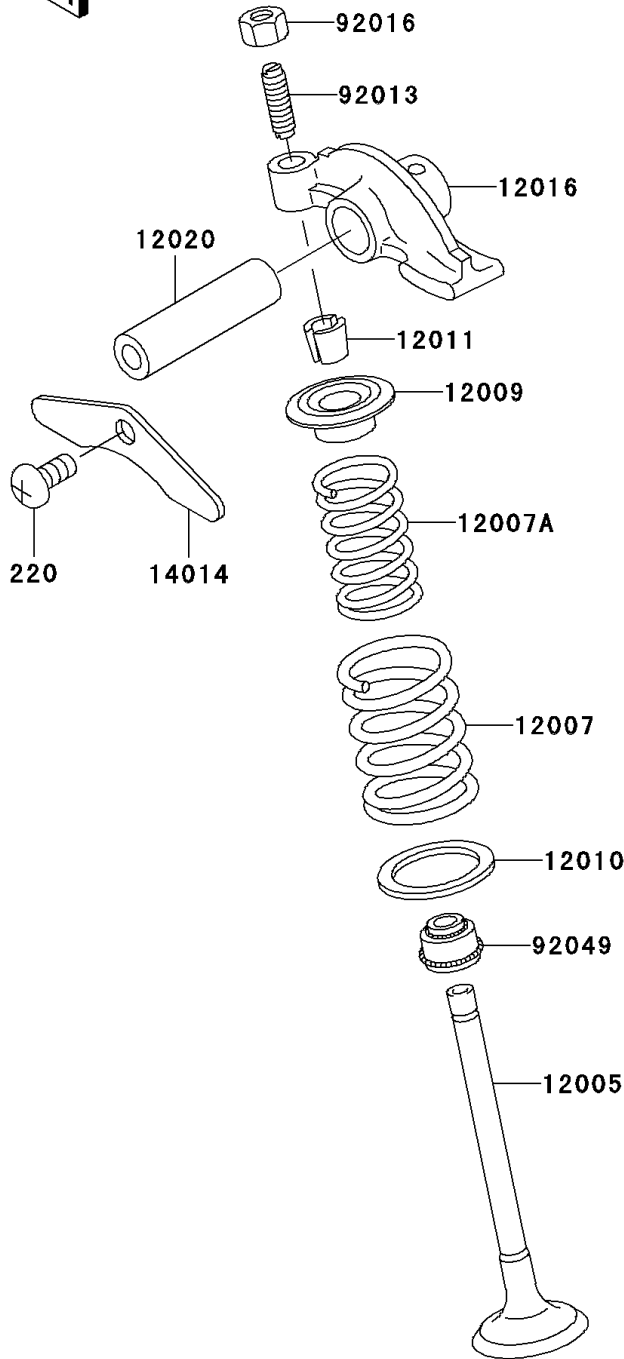

# 2003 Bayou 300 PARTS DIAGRAM

Valve(s)

E1210

## 2003 Bayou 300 PARTS LIST

Valve(s)

ITEM NAME	PART NUMBER	QUANTITY
SCREW-PAN-CROS,6X10 (Ref # 220)	220B0610	1
VALVE-INTAKE (Ref # 12004)	12004-1123	1
VALVE-EXHAUST (Ref # 12005)	12005-1005	1
SPRING-ENGINE VALVE,OUTER (Ref # 12007)	12007-013	2
SPRING-ENGINE VALVE,INNER (Ref # 12007A)	12007-014	2
RETAINER-VALVE SPRING (Ref # 12009)	12009-006	2
SEAT-SPRING,OUTER (Ref # 12010)	12010-005	2
COLLET,RETAINER (Ref # 12011)	12011-004	4
ARM-ROCKER (Ref # 12016)	12016-1078	2
SHAFT-ROCKER (Ref # 12020)	12020-004	2
PLATE-POSITION (Ref # 14014)	14014-034	1
SCREW,6MM (Ref # 92013)	92013-009	2
NUT,6MM (Ref # 92016)	92016-061	2
SEAL-OIL,RV37129.5 (Ref # 92049)	92049-016	2