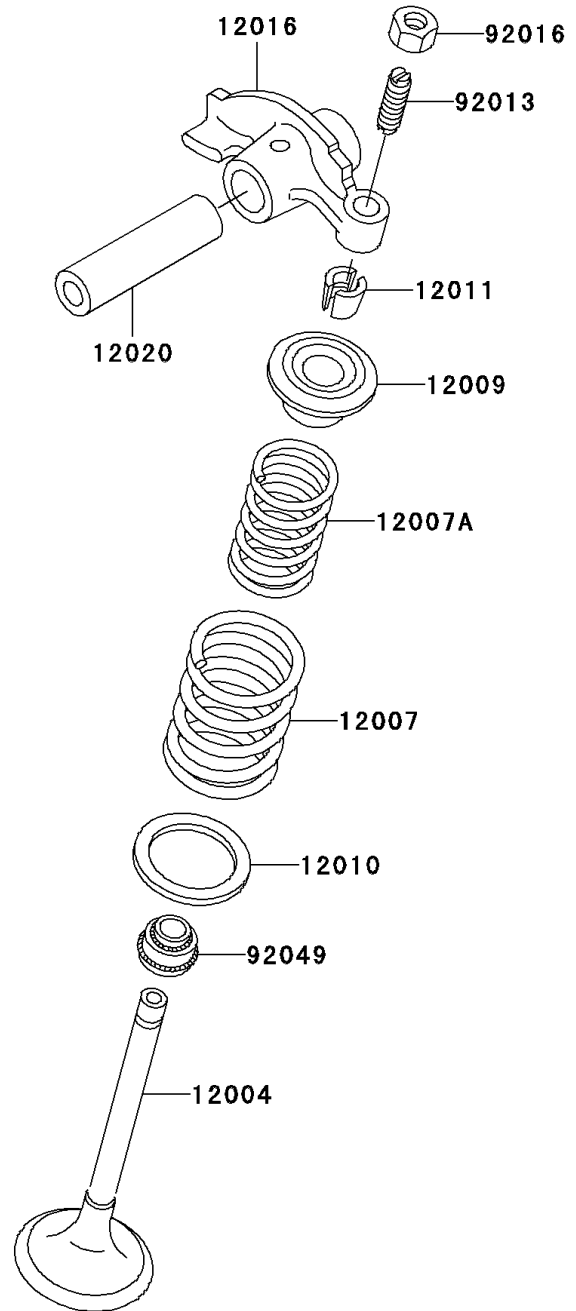

# 2003 Bayou 300 PARTS DIAGRAM

Valve(s)

E1210

## 2003 Bayou 300 PARTS LIST

Valve(s)

ITEM NAME	PART NUMBER	QUANTITY
SCREW-PAN-CROS,6X10 (Ref # 220)	220B0610	1
VALVE-INTAKE (Ref # 12004)	12004-1123	1
VALVE-EXHAUST (Ref # 12005)	12005-1005	1
SPRING-ENGINE VALVE,OUTER (Ref # 12007)	12007-013	2
SPRING-ENGINE VALVE,INNER (Ref # 12007A)	12007-014	2
RETAINER-VALVE SPRING (Ref # 12009)	12009-006	2
SEAT-SPRING,OUTER (Ref # 12010)	12010-005	2
COLLET,RETAINER (Ref # 12011)	12011-004	4
ARM-ROCKER (Ref # 12016)	12016-1078	2
SHAFT-ROCKER (Ref # 12020)	12020-004	2
PLATE-POSITION (Ref # 14014)	14014-034	1
SCREW,6MM (Ref # 92013)	92013-009	2
NUT,6MM (Ref # 92016)	92016-061	2
SEAL-OIL,RV37129.5 (Ref # 92049)	92049-016	2