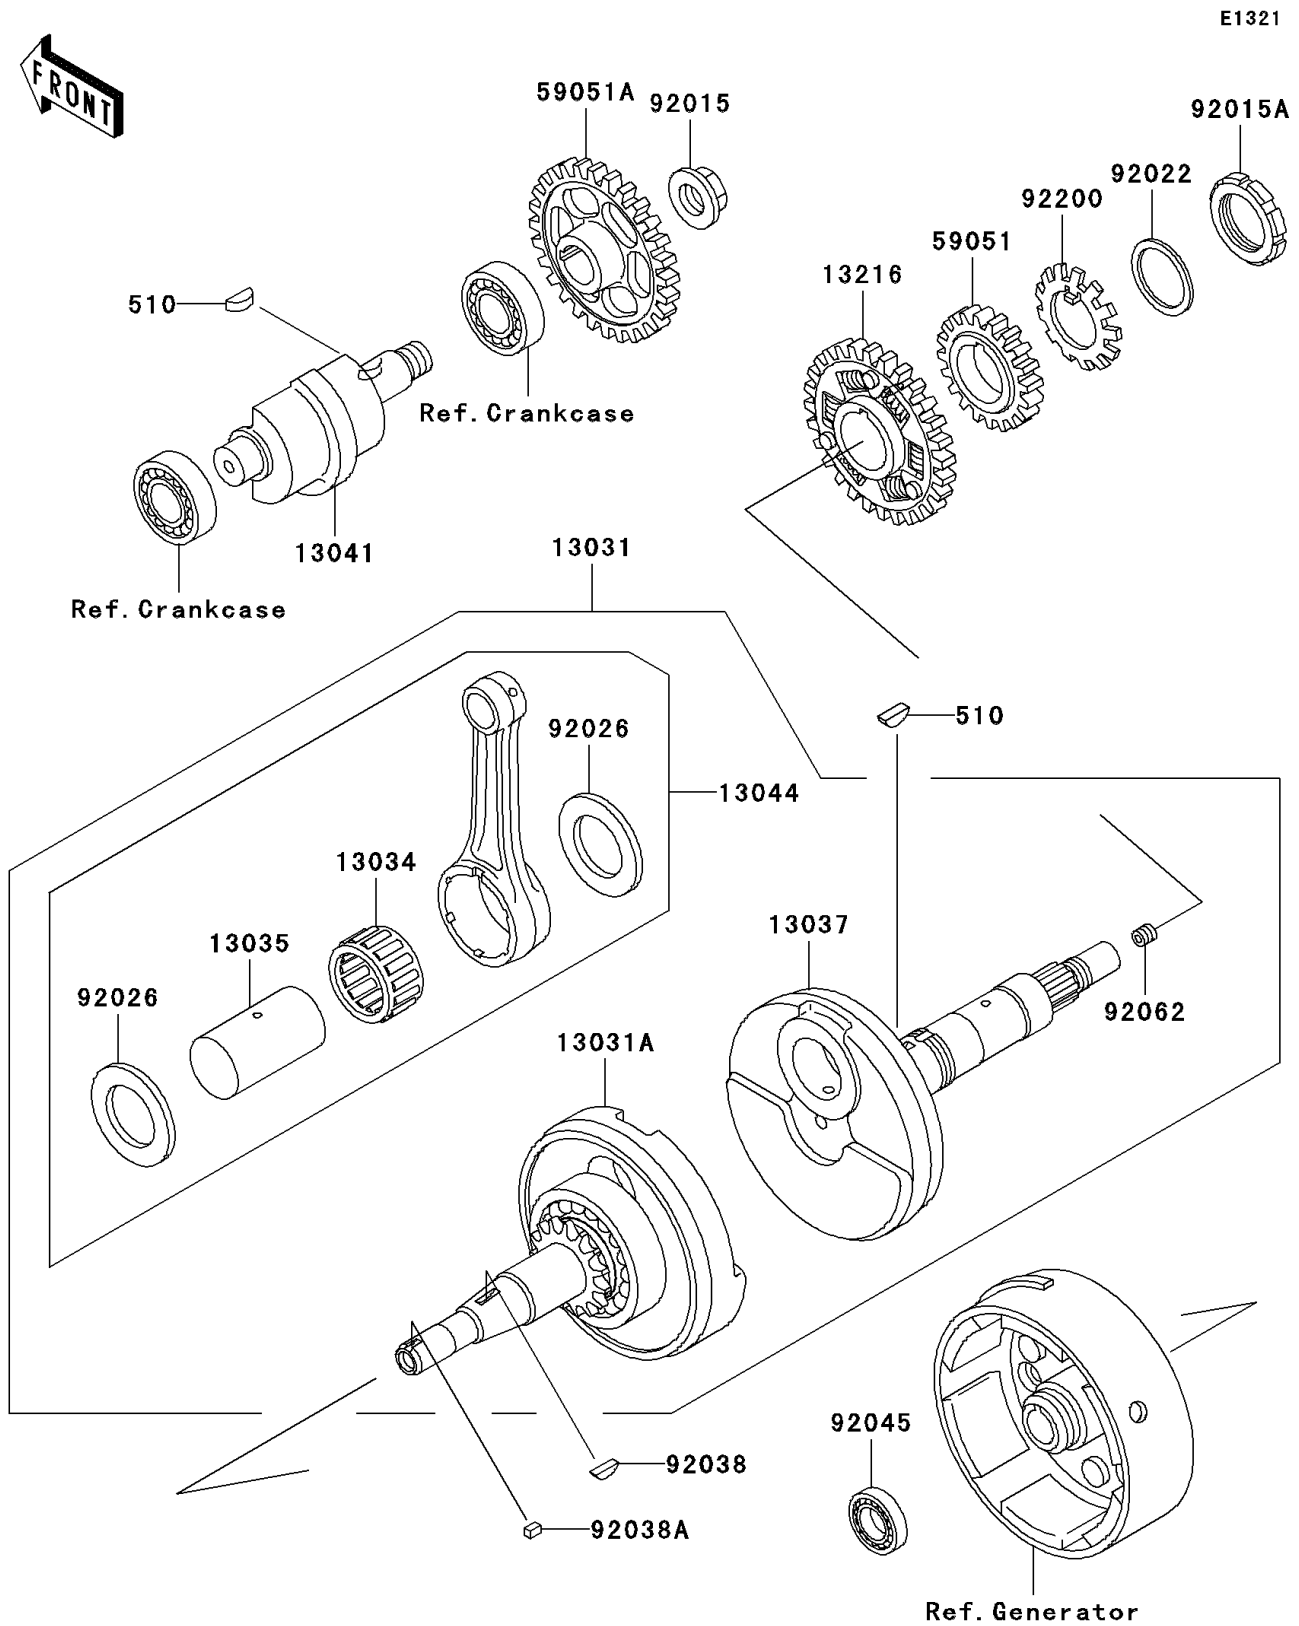

# 2003 Bayou 300 PARTS DIAGRAM

Crankshaft

## 2003 Bayou 300 PARTS LIST

### Crankshaft

ITEM NAME	PART NUMBER	QUANTITY
KEY-WOODRUFF (Ref # 510)	510A5100	2
CRANKSHAFT-COMP (Ref # 13031)	13031-1388	1
CRANKSHAFT-COMP,LH (Ref # 13031A)	13031-1402	1
BEARING-BIG END,PK32X43X22.4 (Ref # 13034)	13034-1061	1
PIN-CRANK (Ref # 13035)	13035-1067	1
CRANKSHAFT,RH (Ref # 13037)	13037-1499	1
BALANCER (Ref # 13041)	13041-1066	1
SET-CONNECTING ROD (Ref # 13044)	13044-5066	1
GEAR-COMP,BALANCER (Ref # 13216)	13216-1072	1
GEAR-SPUR,OIL PUMP,36T (Ref # 59051)	59051-1140	1
GEAR-SPUR,BALANCER,44T (Ref # 59051A)	59051-1141	1
NUT,16MM (Ref # 92015)	92015-1465	1
NUT,PUMP GEAR,30MM (Ref # 92015A)	92015-1511	1
WASHER,30.3X38X0.5 (Ref # 92022)	92022-1987	1
SPACER,32X51.5X1.2 (Ref # 92026)	92026-1232	2
KEY,WOODRUFF (Ref # 92038)	92038-001	1
KEY,SUNK (Ref # 92038A)	92038-1051	1
BEARING-BALL,6903C3 (Ref # 92045)	92045-1266	1
NOZZLE (Ref # 92062)	92062-1056	1
WASHER,PUMP GEAR (Ref # 92200)	92200-1203	1