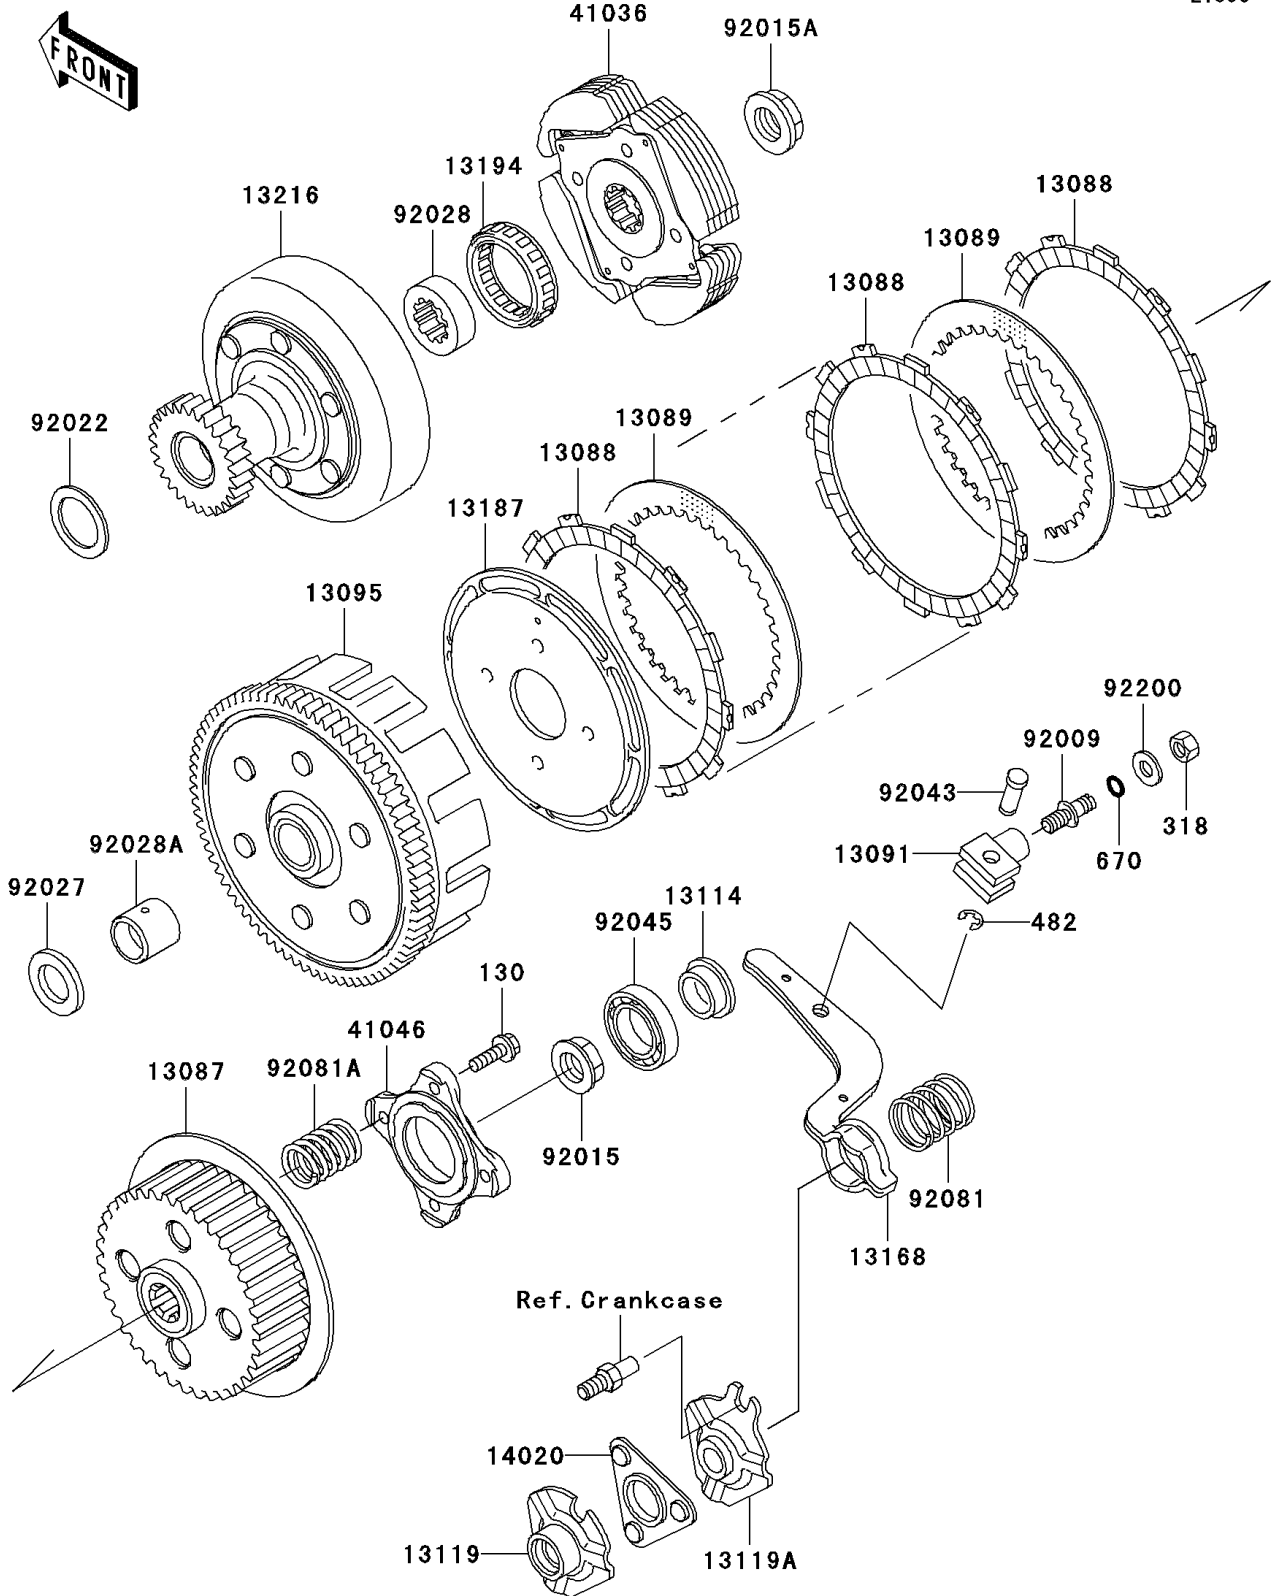

2003 Bayou 300 PARTS DIAGRAM

Clutch

E1350

2003 Bayou 300 PARTS LIST

Clutch

ITEM NAME	PART NUMBER	QUANTITY
BOLT-FLANGED,6X20 (Ref # 130)	130P0620	4
NUT-HEX-SMALL,8MM (Ref # 318)	318B0800	1
CIRCLIP-TYPE-E,6MM (Ref # 482)	482J6000	1
O RING,8MM (Ref # 670)	670B1508	1
HUB-CLUTCH (Ref # 13087)	13087-1065	1
PLATE-FRICTION (Ref # 13088)	13088-041	5
PLATE-CLUTCH (Ref # 13089)	13089-1005	4
HOLDER,CLUTCH RELEASE (Ref # 13091)	13091-1341	1
HOUSING-COMP-CLUTCH (Ref # 13095)	13095-1364	1
PUSHER-CLUTCH (Ref # 13114)	13114-1056	1
CAM-RELEASE (Ref # 13119)	13119-1073	1
CAM-RELEASE (Ref # 13119A)	13119-1074	1
LEVER,CLUTCH RELEASE (Ref # 13168)	13168-1263	1
PLATE-CLUTCH OPERATING (Ref # 13187)	13187-1081	1
CLUTCH-ONEWAY (Ref # 13194)	13194-1055	1
GEAR-COMP,CLUTCH,FR (Ref # 13216)	13216-1185	1
RETAINER,CLUTCH RELEASE (Ref # 14020)	14020-1093	1
HUB-ASSY,CLUTCH,FR (Ref # 41036)	41036-1286	1
HOUSING-BEARING (Ref # 41046)	41046-1063	1
SCREW,CLUTCH RELEASE (Ref # 92009)	92009-1303	1
NUT,16MM (Ref # 92015)	92015-1465	1
NUT,18MM (Ref # 92015A)	92015-1512	1
WASHER,27.3X38X0.8 (Ref # 92022)	92022-1989	1
COLLAR,20.5X34X4 (Ref # 92027)	92027-1888	1
BUSHING,CLUTCH,FR (Ref # 92028)	92028-1370	1
BUSHING,CLUTCH (Ref # 92028A)	92028-1371	1
PIN,CLUTCH RELEASE (Ref # 92043)	92043-1230	1
BEARING-BALL,#6905 (Ref # 92045)	92045-036	1
SPRING (Ref # 92081)	92081-1681	1

2003 Bayou 300 PARTS LIST

Clutch

ITEM NAME	PART NUMBER	QUANTITY
SPRING,CLUTCH (Ref # 92081A)	92081-1848	4
WASHER,8.5X18X2.3 (Ref # 92200)	92200-1213	1