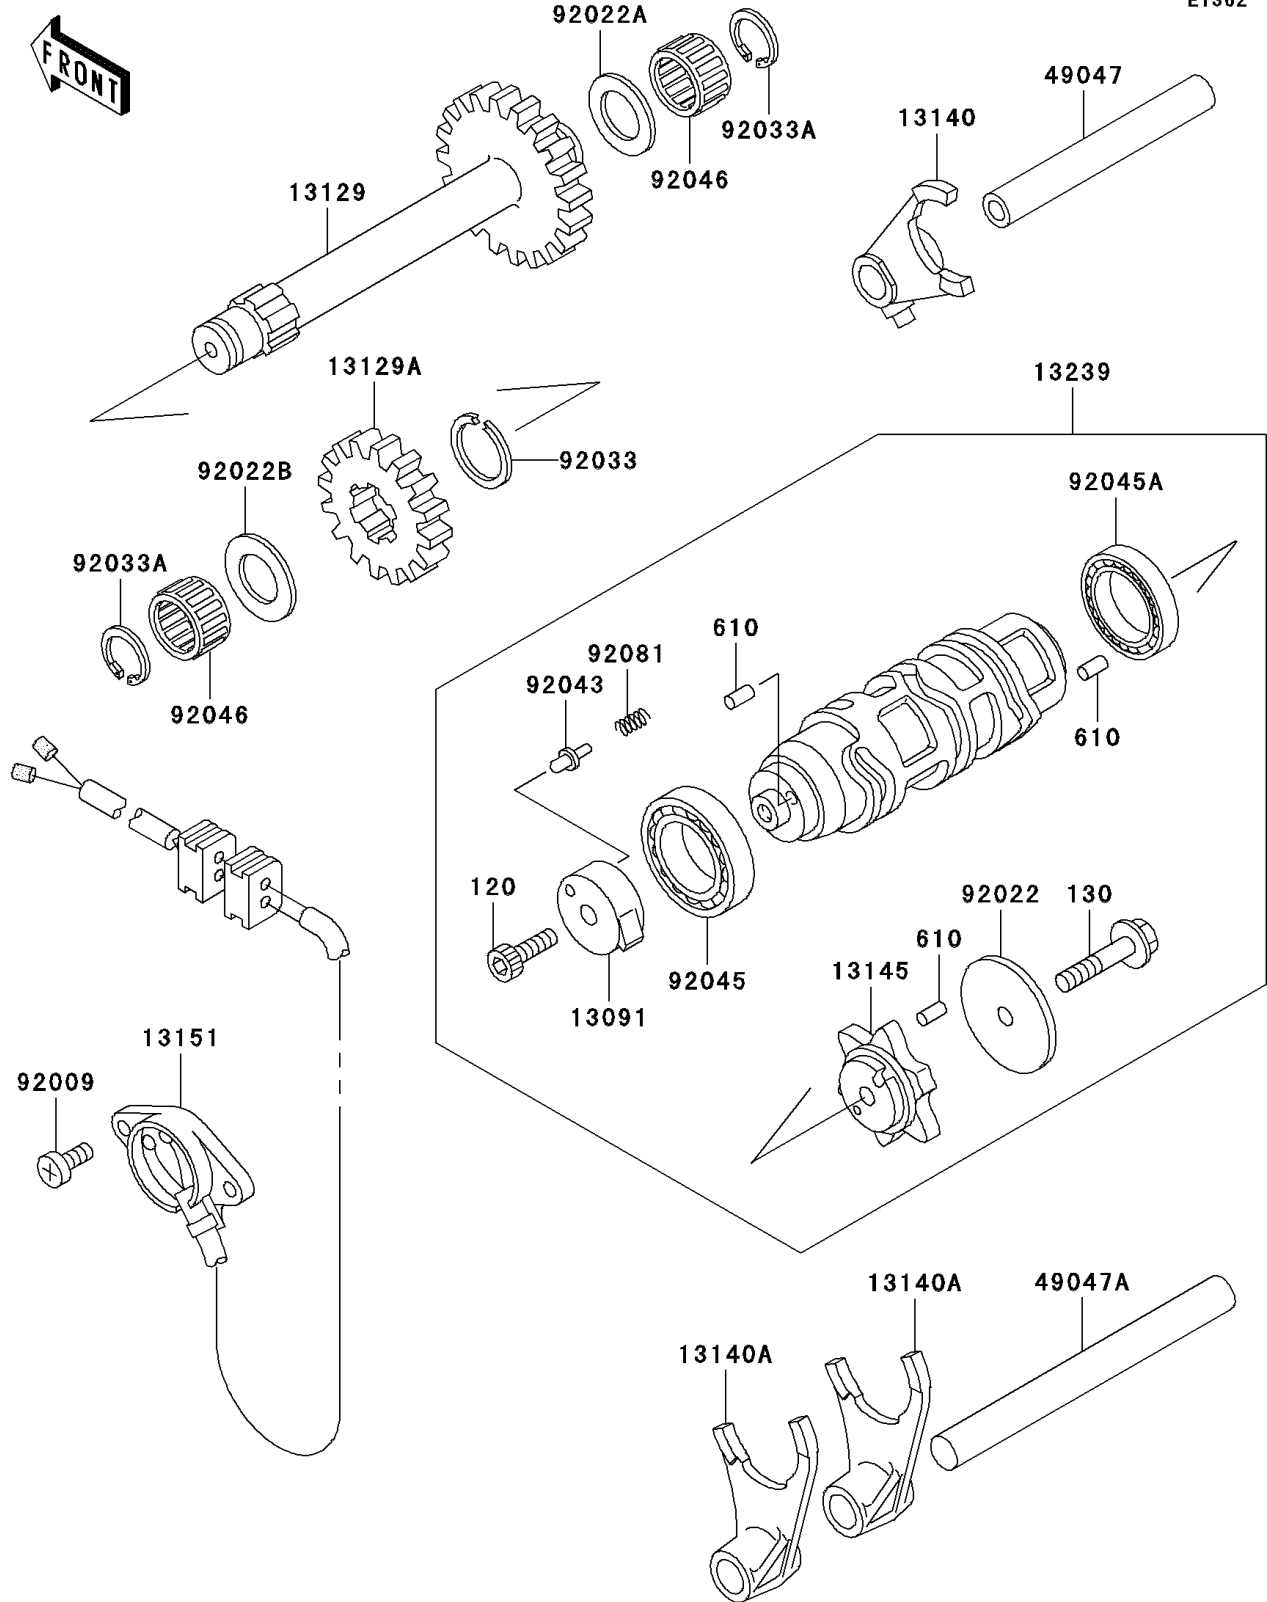

2003 Bayou 300 PARTS DIAGRAM

Gear Change Drum/Shift Fork(s)

E1362

2003 Bayou 300 PARTS LIST

Gear Change Drum/Shift Fork(s)

ITEM NAME	PART NUMBER	QUANTITY
BOLT-SOCKET,6X20 (Ref # 120)	120Q0620	1
BOLT-FLANGED,6X30 (Ref # 130)	130G0630	1
ROLLER,4X10 (Ref # 610)	610A0410	8
HOLDER,NEUTRAL SWITCH (Ref # 13091)	13091-1443	1
GEAR-REVERSE (Ref # 13129)	13129-1705	1
GEAR-REVERSE,20T (Ref # 13129A)	13129-1706	1
FORK-SHIFT (Ref # 13140)	13140-1134	1
FORK-SHIFT (Ref # 13140A)	13140-1135	2
CAM-CHANGE DRUM (Ref # 13145)	13145-1057	1
SWITCH-COMP (Ref # 13151)	13151-1097	1
DRUM-ASSY-CHANGE (Ref # 13239)	13239-1154	1
ROD-SHIFT,L=93.7 (Ref # 49047)	49047-1003	1
ROD-SHIFT (Ref # 49047A)	49047-1062	1
SCREW,5X14 (Ref # 92009)	92009-1341	2
WASHER,6.2X38X1.2 (Ref # 92022)	92022-1500	1
WASHER,17.3X28X1 (Ref # 92022A)	92022-255	1
WASHER,17.3X30X1.4 (Ref # 92022B)	92022-270	1
RING-SNAP,20X25.5X1.2 (Ref # 92033)	92033-025	1
RING-SNAP (Ref # 92033A)	92033-032	2
PIN (Ref # 92043)	92043-1287	1
BEARING-BALL,6805 (Ref # 92045)	92045-1122	1
BEARING-BALL,6905X1 (Ref # 92045A)	92045-1150	1
BEARING-NEEDLE,K17X23X13.8 (Ref # 92046)	92046-1184	2
SPRING (Ref # 92081)	92081-1763	1