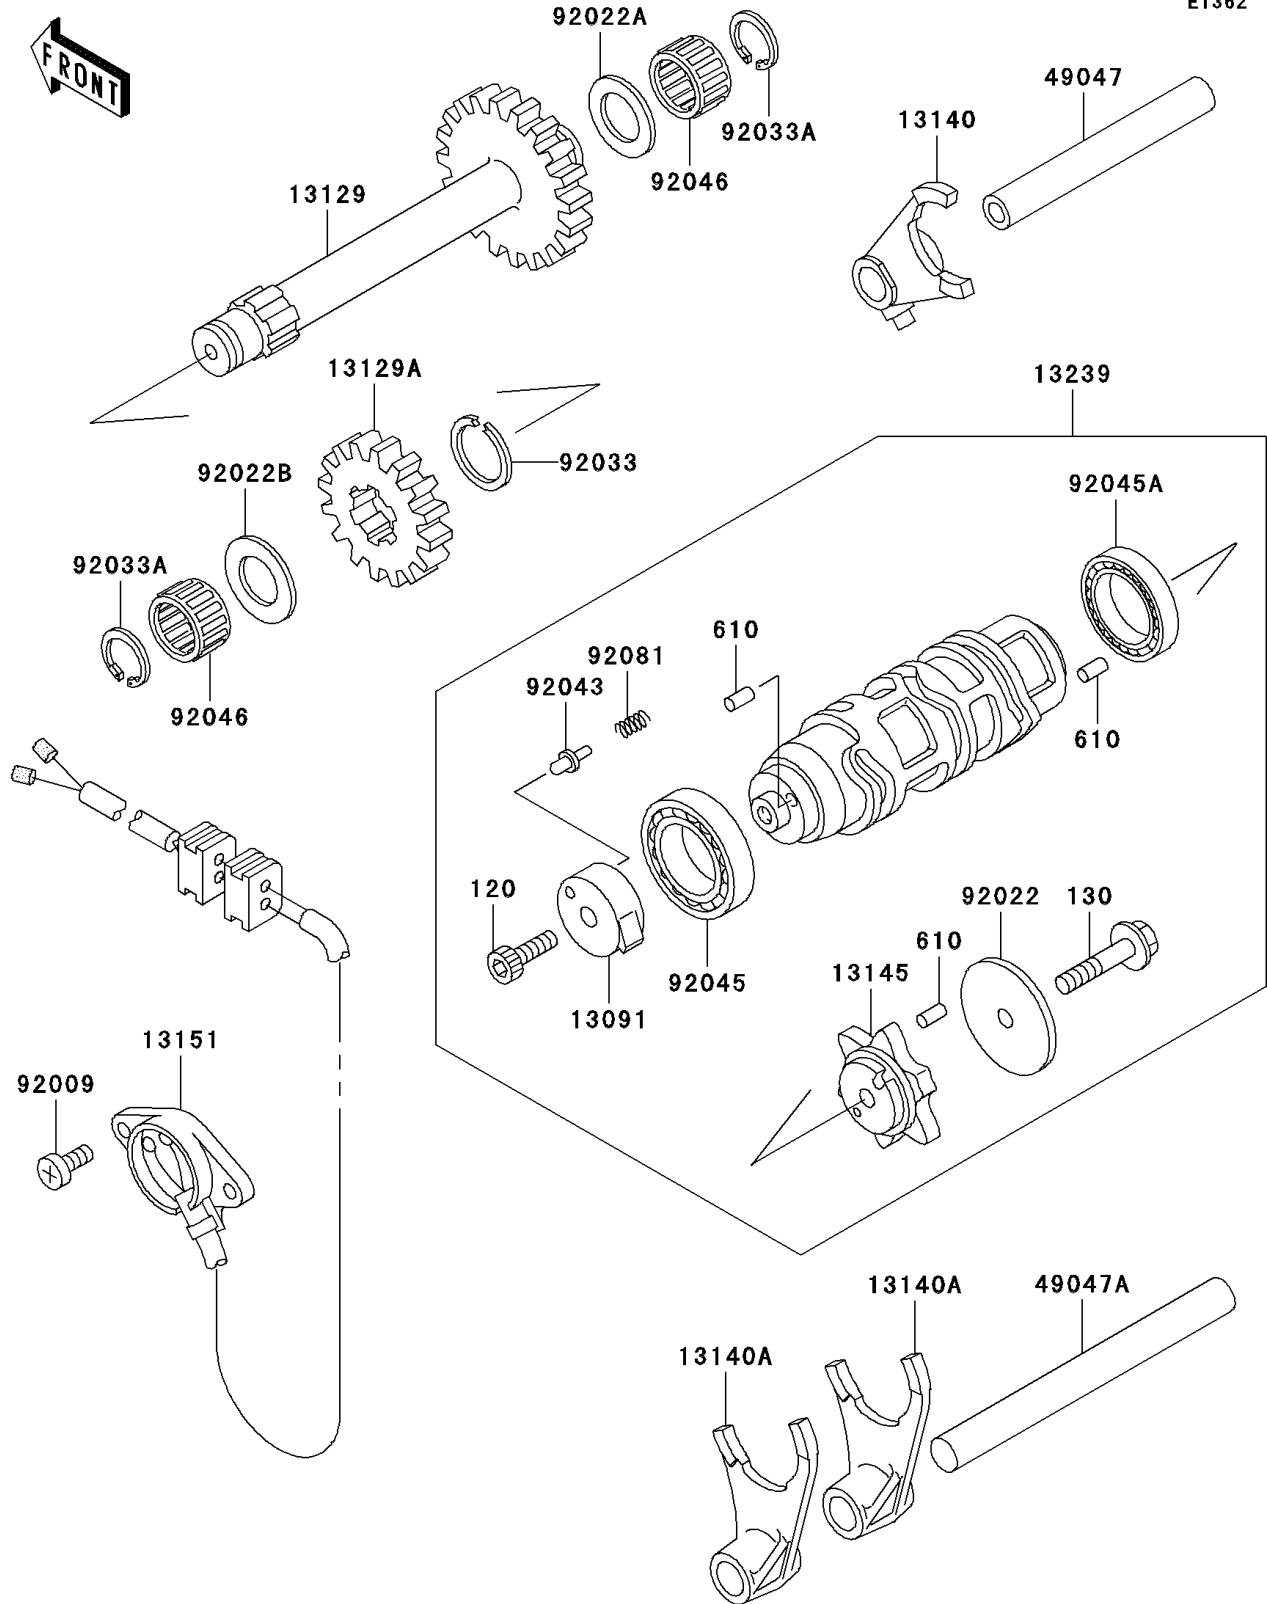

2004 Bayou 300 PARTS DIAGRAM

Gear Change Drum/Shift Fork(s)

2004 Bayou 300 PARTS LIST

Gear Change Drum/Shift Fork(s)

ITEM NAME	PART NUMBER	QUANTITY
BOLT-SOCKET,6X20 (Ref # 120)	120Q0620	1
BOLT-FLANGED,6X30 (Ref # 130)	130G0630	1
ROLLER,4X10 (Ref # 610)	610A0410	8
HOLDER,NEUTRAL SWITCH (Ref # 13091)	13091-1443	1
GEAR-REVERSE (Ref # 13129)	13129-1705	1
GEAR-REVERSE,20T (Ref # 13129A)	13129-1706	1
FORK-SHIFT (Ref # 13140)	13140-1134	1
FORK-SHIFT (Ref # 13140A)	13140-1135	2
CAM-CHANGE DRUM (Ref # 13145)	13145-1057	1
SWITCH-COMP (Ref # 13151)	13151-1097	1
DRUM-ASSY-CHANGE (Ref # 13239)	13239-1154	1
ROD-SHIFT,L=93.7 (Ref # 49047)	49047-1003	1
ROD-SHIFT (Ref # 49047A)	49047-1062	1
SCREW,5X14 (Ref # 92009)	92009-1341	2
WASHER,6.2X38X1.2 (Ref # 92022)	92022-1500	1
WASHER,17.3X28X1 (Ref # 92022A)	92022-255	1
WASHER,17.3X30X1.4 (Ref # 92022B)	92022-270	1
RING-SNAP,20X25.5X1.2 (Ref # 92033)	92033-025	1
RING-SNAP (Ref # 92033A)	92033-032	2
PIN (Ref # 92043)	92043-1287	1
BEARING-BALL,6805 (Ref # 92045)	92045-1122	1
BEARING-BALL,6905X1 (Ref # 92045A)	92045-1150	1
BEARING-NEEDLE,K17X23X13.8 (Ref # 92046)	92046-1184	2
SPRING (Ref # 92081)	92081-1763	1