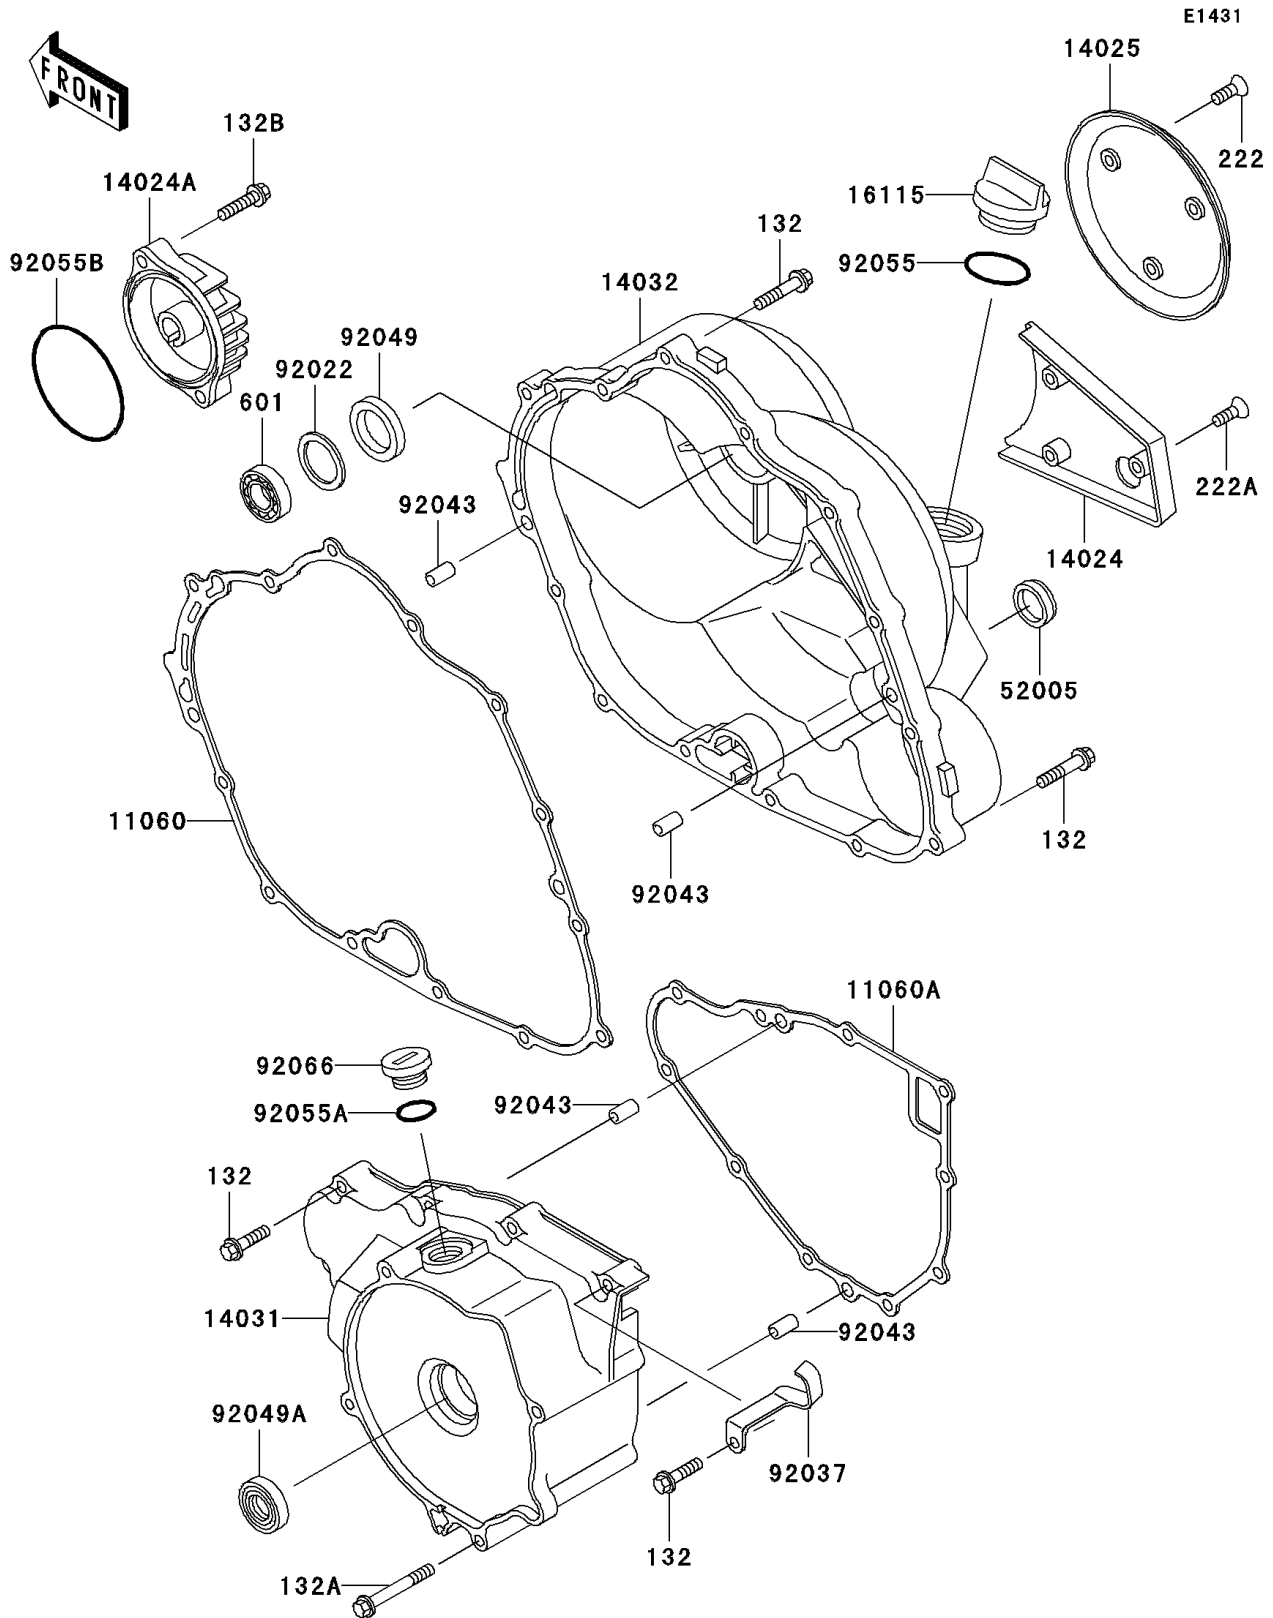

2003 Bayou 300 PARTS DIAGRAM

Engine Cover(s)

2003 Bayou 300 PARTS LIST

Engine Cover(s)

ITEM NAME	PART NUMBER	QUANTITY
BOLT-FLANGED-SMALL (Ref # 132)	132J0630	21
BOLT-FLANGED-SMALL (Ref # 132A)	132J0680	1
BOLT-FLANGED-SMALL (Ref # 132B)	132Y0625	2
SCREW-CSK-RD-CROS (Ref # 222)	222C0512	3
SCREW-CSK-RD-CROS (Ref # 222A)	222C0518	3
BEARING-BALL,#6202C3 (Ref # 601)	601B6202	1
GASKET,CLUTCH COVER (Ref # 11060)	11060-1655	1
GASKET,GENERATOR COVER (Ref # 11060A)	11060-1656	1
COVER,RELEASE ADJUSTER (Ref # 14024)	14024-1061	1
COVER,OIL FILTER (Ref # 14024A)	14024-1062	1
COVER (Ref # 14025)	14025-1807	1
COVER-GENERATOR (Ref # 14031)	14031-1339	1
COVER-CLUTCH (Ref # 14032)	14032-1453	1
CAP-OIL FILLER (Ref # 16115)	16115-1009	1
GAUGE,OIL LEVEL (Ref # 52005)	52005-1009	1
WASHER,25.3X33X1 (Ref # 92022)	92022-1109	1
CLAMP (Ref # 92037)	92037-1872	1
PIN,6.2X8X14 (Ref # 92043)	92043-1263	4
SEAL-OIL,SCY 15X30X7 (Ref # 92049)	92049-1158	1
SEAL-OIL,TC25356 (Ref # 92049A)	92049-1317	1
RING-O,31.7X2.4 (Ref # 92055)	92055-049	1
RING-O (Ref # 92055A)	92055-1146	1
RING-O,63.6X2.4 (Ref # 92055B)	92055-1433	1
PLUG,COVER (Ref # 92066)	92066-1163	1