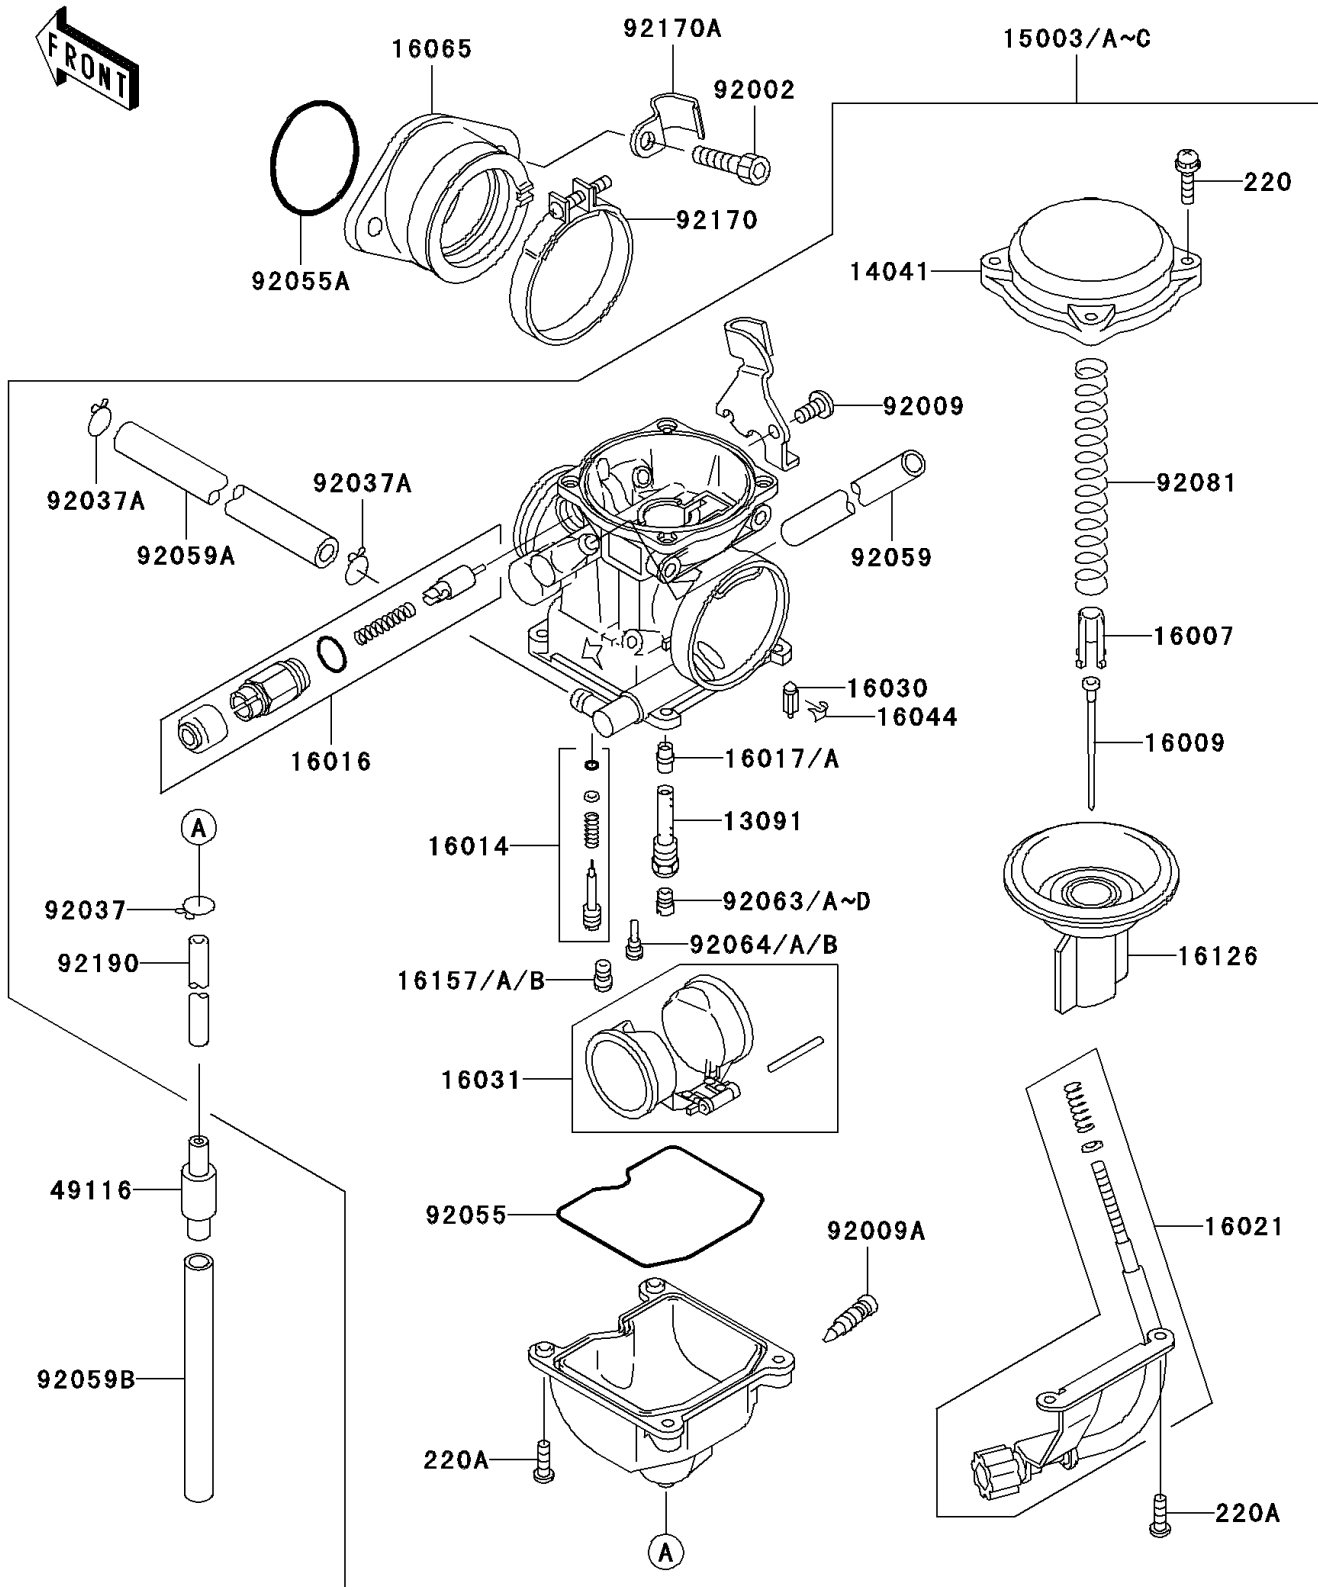

2003 Bayou 300 PARTS DIAGRAM

Carburetor

E1611

2003 Bayou 300 PARTS LIST

Carburetor

ITEM NAME	PART NUMBER	QUANTITY
HOLDER,NEEDLE JET (Ref # 13091)	13091-1259	1
TOP-CHAMBER,MIXING,INSIDE (Ref # 14041)	14041-1077	1
SEAT-SPRING,THROTTLE VALVE (Ref # 16007)	16007-1120	1
NEEDLE-JET,N74T (Ref # 16009)	16009-1874	1
SCREW-PILOT AIR (Ref # 16014)	16014-1081	1
PLUNGER,STARTER (Ref # 16016)	16016-1101	1
SCREW-THROTTLE STOP (Ref # 16021)	16021-1175	1
VALVE-FLOAT (Ref # 16030)	16030-1007	1
FLOAT (Ref # 16031)	16031-1077	1
CLAMP,FLOAT VALVE (Ref # 16044)	16044-007	1
HOLDER-CARBURETOR (Ref # 16065)	16065-1301	1
VALVE,VACUUM (Ref # 16126)	16126-1199	1
JET-STARTER,#65 (Ref # 16157)	16157-1063	1
JET-STARTER,#68 (Ref # 16157A)	16157-1064	1
JET-STARTER,#70 (Ref # 16157B)	16157-1065	1
VALVE-ASSY (Ref # 49116)	49116-1126	1
BOLT,6X16 (Ref # 92002)	92002-1143	2
SCREW,5X10 (Ref # 92009)	92009-1365	1
SCREW,DRAIN,M6X0.75 (Ref # 92009A)	92009-1551	1
CLAMP,TUBE (Ref # 92037)	92037-1201	1
CLAMP,TUBE (Ref # 92037A)	92037-1531	2
RING-O,FLOAT CHAMBER (Ref # 92055)	92055-1222	1
RING-O,38MM (Ref # 92055A)	92055-1295	1
TUBE,6.5X9.5X350 (Ref # 92059)	92059-1237	1
TUBE,6.5X11.5X150 (Ref # 92059A)	92059-1463	1
TUBE,7X10X100 (Ref # 92059B)	92059-1736	1
JET-MAIN,#125 (Ref # 92063)	92063-1069	1
SCREW-PAN-CROS (Ref # 220)	220B0408	4
SCREW-PAN-CROS (Ref # 220A)	220D0414	4