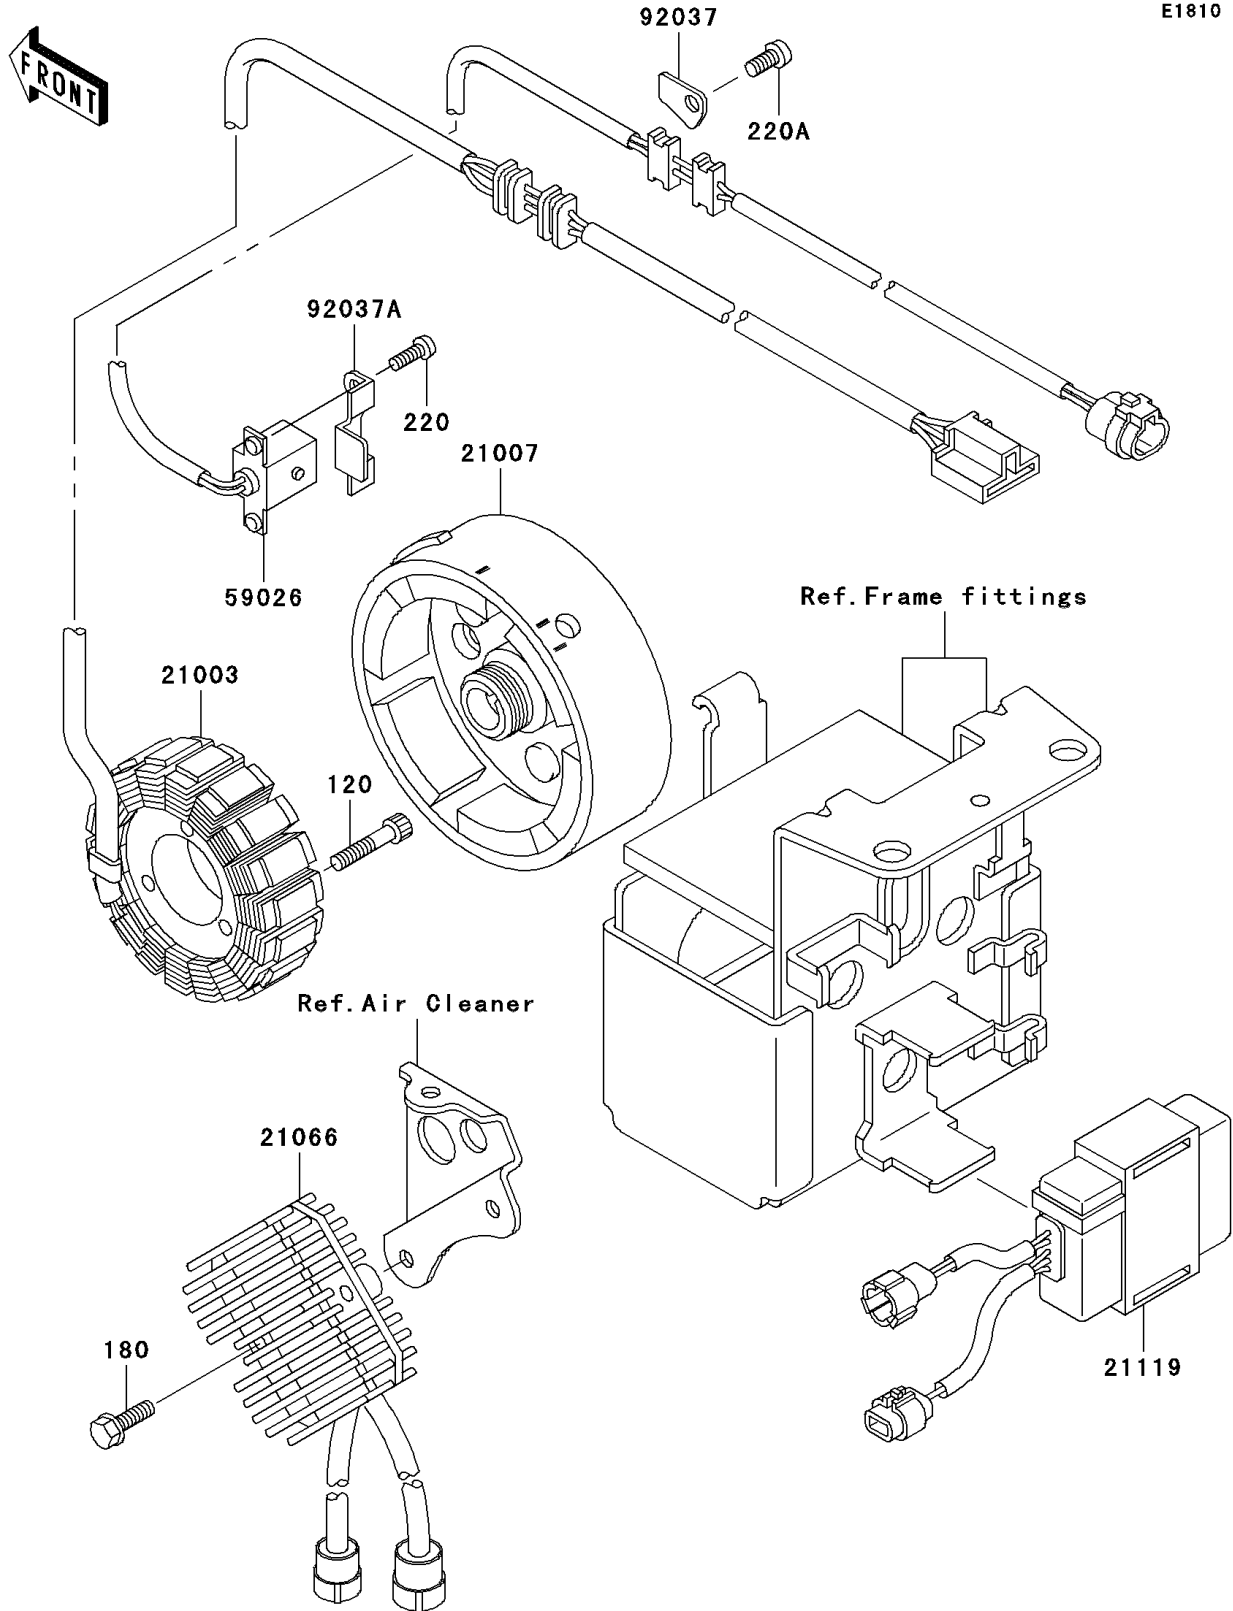

2003 Bayou 300 PARTS DIAGRAM

Generator

E1810

2003 Bayou 300 PARTS LIST

Generator

ITEM NAME	PART NUMBER	QUANTITY
BOLT-SOCKET,6X30 (Ref # 120)	120P0630	3
BOLT-UPSET-WS,6X25 (Ref # 180)	180D0625	2
SCREW-PAN-CROS (Ref # 220)	220B0514	2
SCREW-PAN-CROS,6X12 (Ref # 220A)	220B0612	1
STATOR (Ref # 21003)	21003-1276	1
ROTOR (Ref # 21007)	21007-1361	1
REGULATOR-VOLTAGE (Ref # 21066)	21066-1112	1
IGNITER (Ref # 21119)	21119-1369	1
COIL-PULSING (Ref # 59026)	59026-1092	1
CLAMP,WIRING HARNESS (Ref # 92037)	92037-1656	1
CLAMP (Ref # 92037A)	92037-1987	1