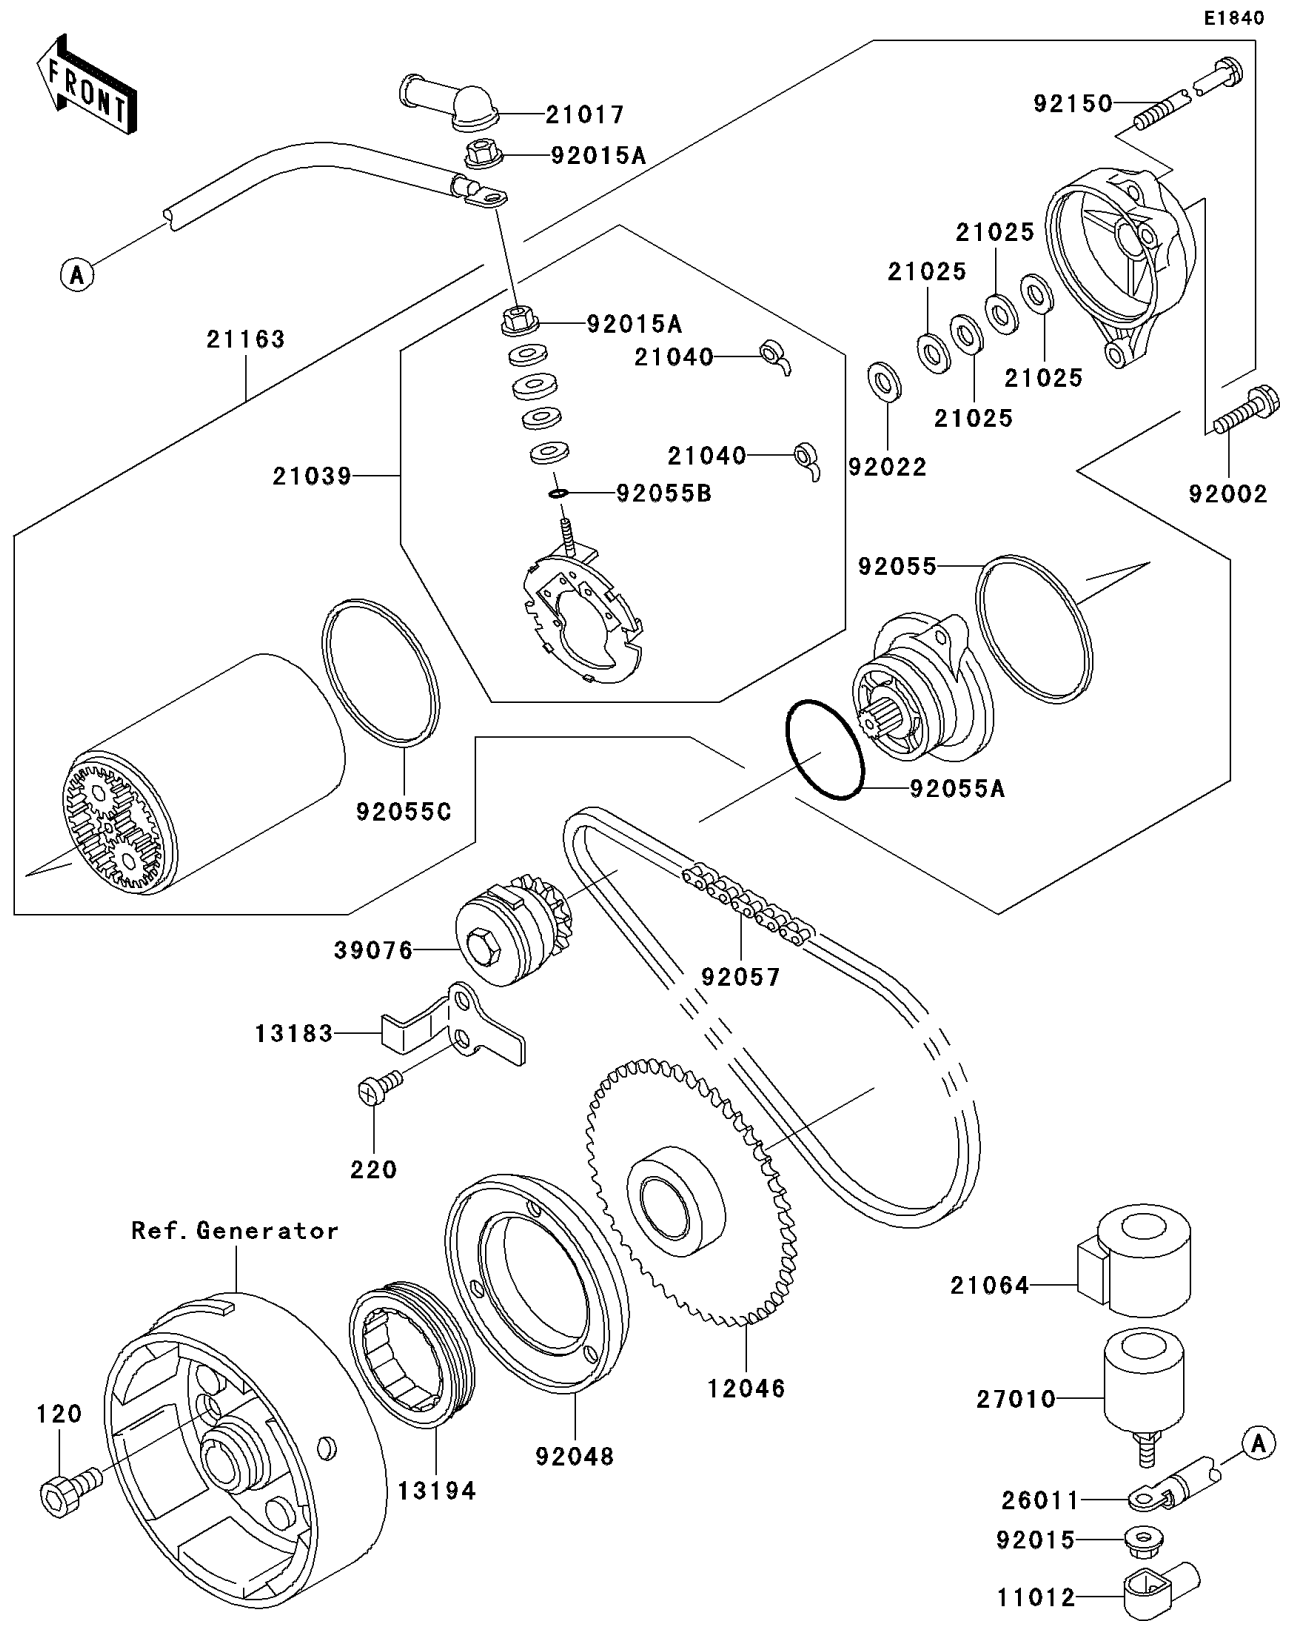

2003 Bayou 300 PARTS DIAGRAM

Starter Motor

2003 Bayou 300 PARTS LIST

Starter Motor

ITEM NAME	PART NUMBER	QUANTITY
BOLT-SOCKET (Ref # 120)	120P0816	3
SCREW-PAN-CROS,6X12 (Ref # 220)	220B0612	1
CAP,TERMINAL (Ref # 11012)	11012-1354	1
SPROCKET,STARTER (Ref # 12046)	12046-1077	1
PLATE,STARTER CHAIN (Ref # 13183)	13183-1002	1
CLUTCH-ONEWAY (Ref # 13194)	13194-1091	1
GROMMET,STARTER TERMINAL (Ref # 21017)	21017-017	1
WASHER,9.1X18X0.2 (Ref # 21025)	21025-011	4
BRUSH,CARBON (Ref # 21039)	21039-1063	1
SPRING-BRUSH (Ref # 21040)	21040-1057	2
DAMPER,MAGNETIC SWITCH (Ref # 21064)	21064-002	1
STARTER-ELECTRIC (Ref # 21163)	21163-1141	1
WIRE-LEAD,STATER MOTOR (Ref # 26011)	26011-1327	1
SWITCH,MAGNETIC (Ref # 27010)	27010-1098	1
LIMITER,STARTER IDLE GEAR (Ref # 39076)	39076-1054	1
BOLT (Ref # 92002)	92002-1664	2
NUT,FLANGED,6MM (Ref # 92015)	92015-1367	2
NUT,STARTER MOTOR (Ref # 92015A)	92015-1476	2
WASHER,9.1X18X0.8 (Ref # 92022)	92022-1132	1
RACE,ONEWAY CLUTCH (Ref # 92048)	92048-1104	1
RING-O,64MM (Ref # 92055)	92055-1086	1
RING-O,42.8MM (Ref # 92055A)	92055-1313	1
RING-O,4.5X2.0 (Ref # 92055B)	92055-1370	1
RING-O,STARTER MOTOR (Ref # 92055C)	92055-1381	1
CHAIN,STARTER,KEC29H,64L (Ref # 92057)	92057-1196	1
BOLT,STARTER MOTOR (Ref # 92150)	92150-1138	2