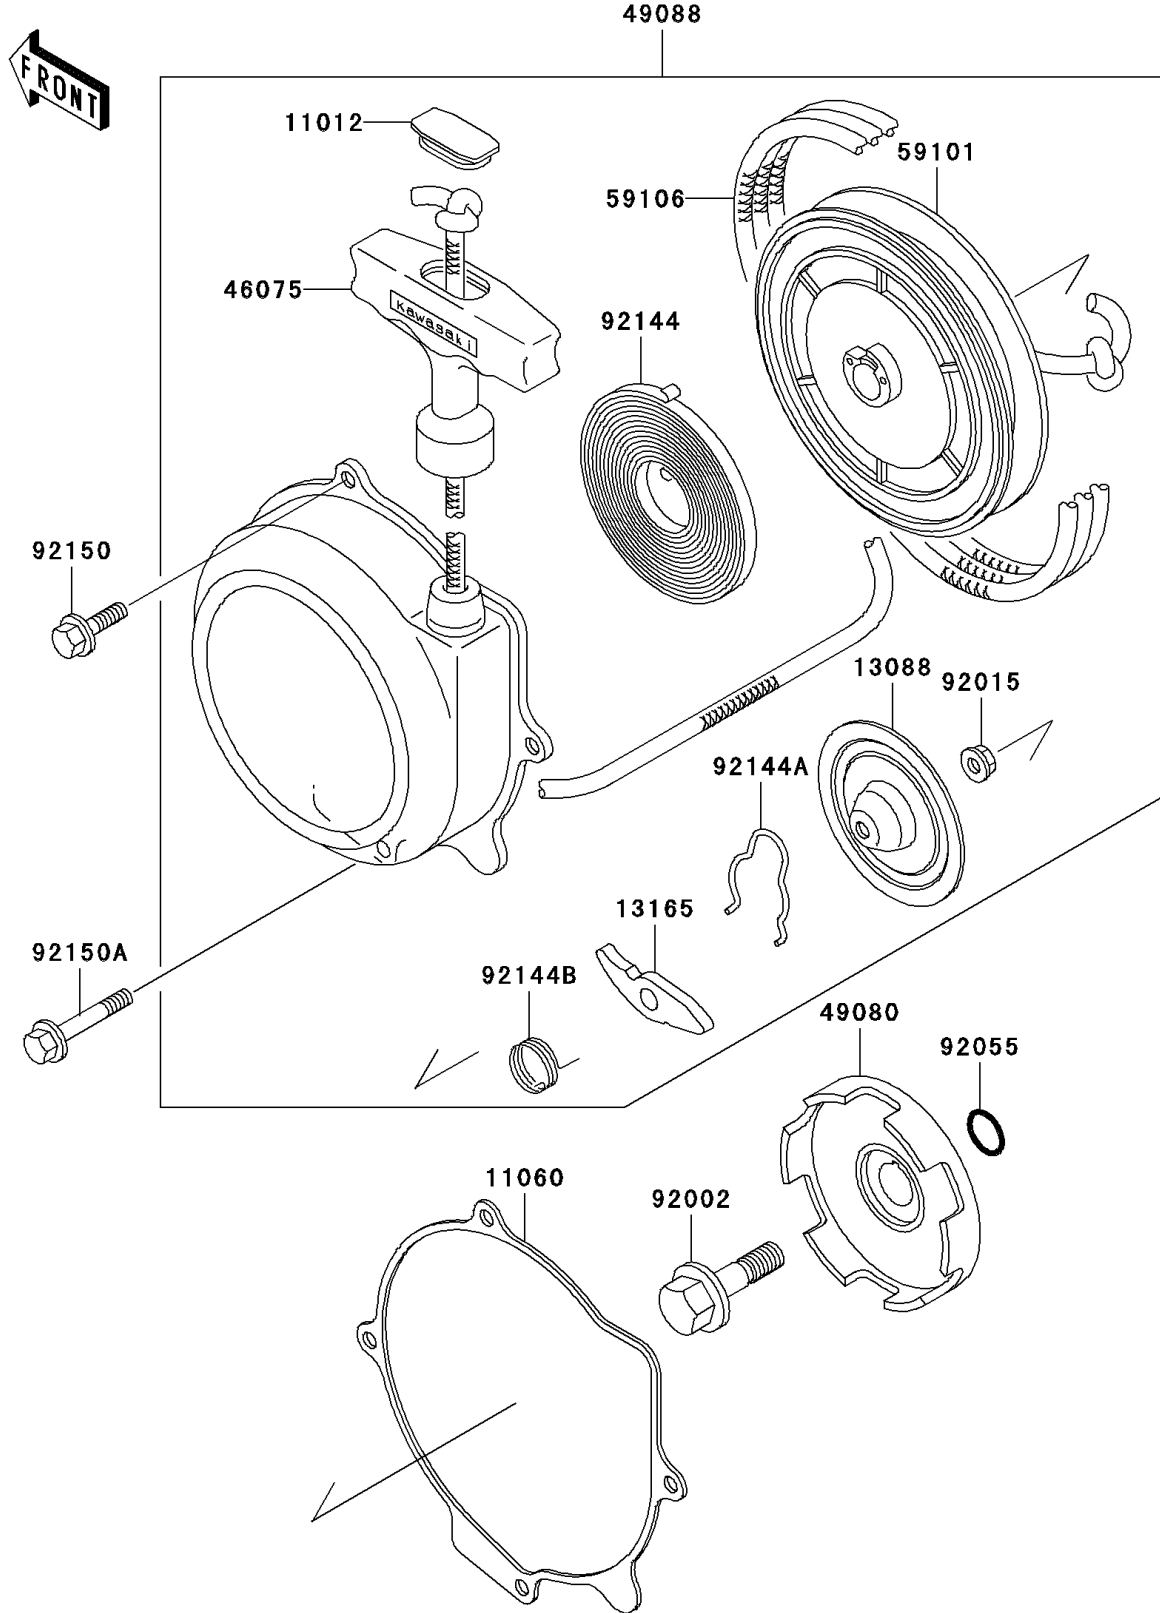

2003 Bayou 300 PARTS DIAGRAM

Recoil Starter

E3040

2003 Bayou 300 PARTS LIST

Recoil Starter

ITEM NAME	PART NUMBER	QUANTITY
CAP,RECOIL GRIP (Ref # 11012)	11012-1420	1
GASKET,RECOIL STARTER (Ref # 11060)	11060-1696	1
PLATE-FRICTION,RECOIL (Ref # 13088)	13088-1073	1
PAWL,RECOIL (Ref # 13165)	13165-1123	1
GRIP,RECOIL (Ref # 46075)	46075-1073	1
PULLEY-STARTING (Ref # 49080)	49080-1055	1
STARTER-RECOIL (Ref # 49088)	49088-1055	1
REEL (Ref # 59101)	59101-1109	1
ROPE (Ref # 59106)	59106-1103	1
BOLT,FLANGED,10X40 (Ref # 92002)	92002-1296	1
NUT,6MM (Ref # 92015)	92015-1464	1
RING-O,16.8MM (Ref # 92055)	92055-1235	1
SPRING,RECOIL (Ref # 92144)	92144-1205	1
SPRING,FRICTION (Ref # 92144A)	92144-1206	1
SPRING,RETURN (Ref # 92144B)	92144-1207	1
BOLT,6X14 (Ref # 92150)	92150-1916	2
BOLT (Ref # 92150A)	92150-1917	2