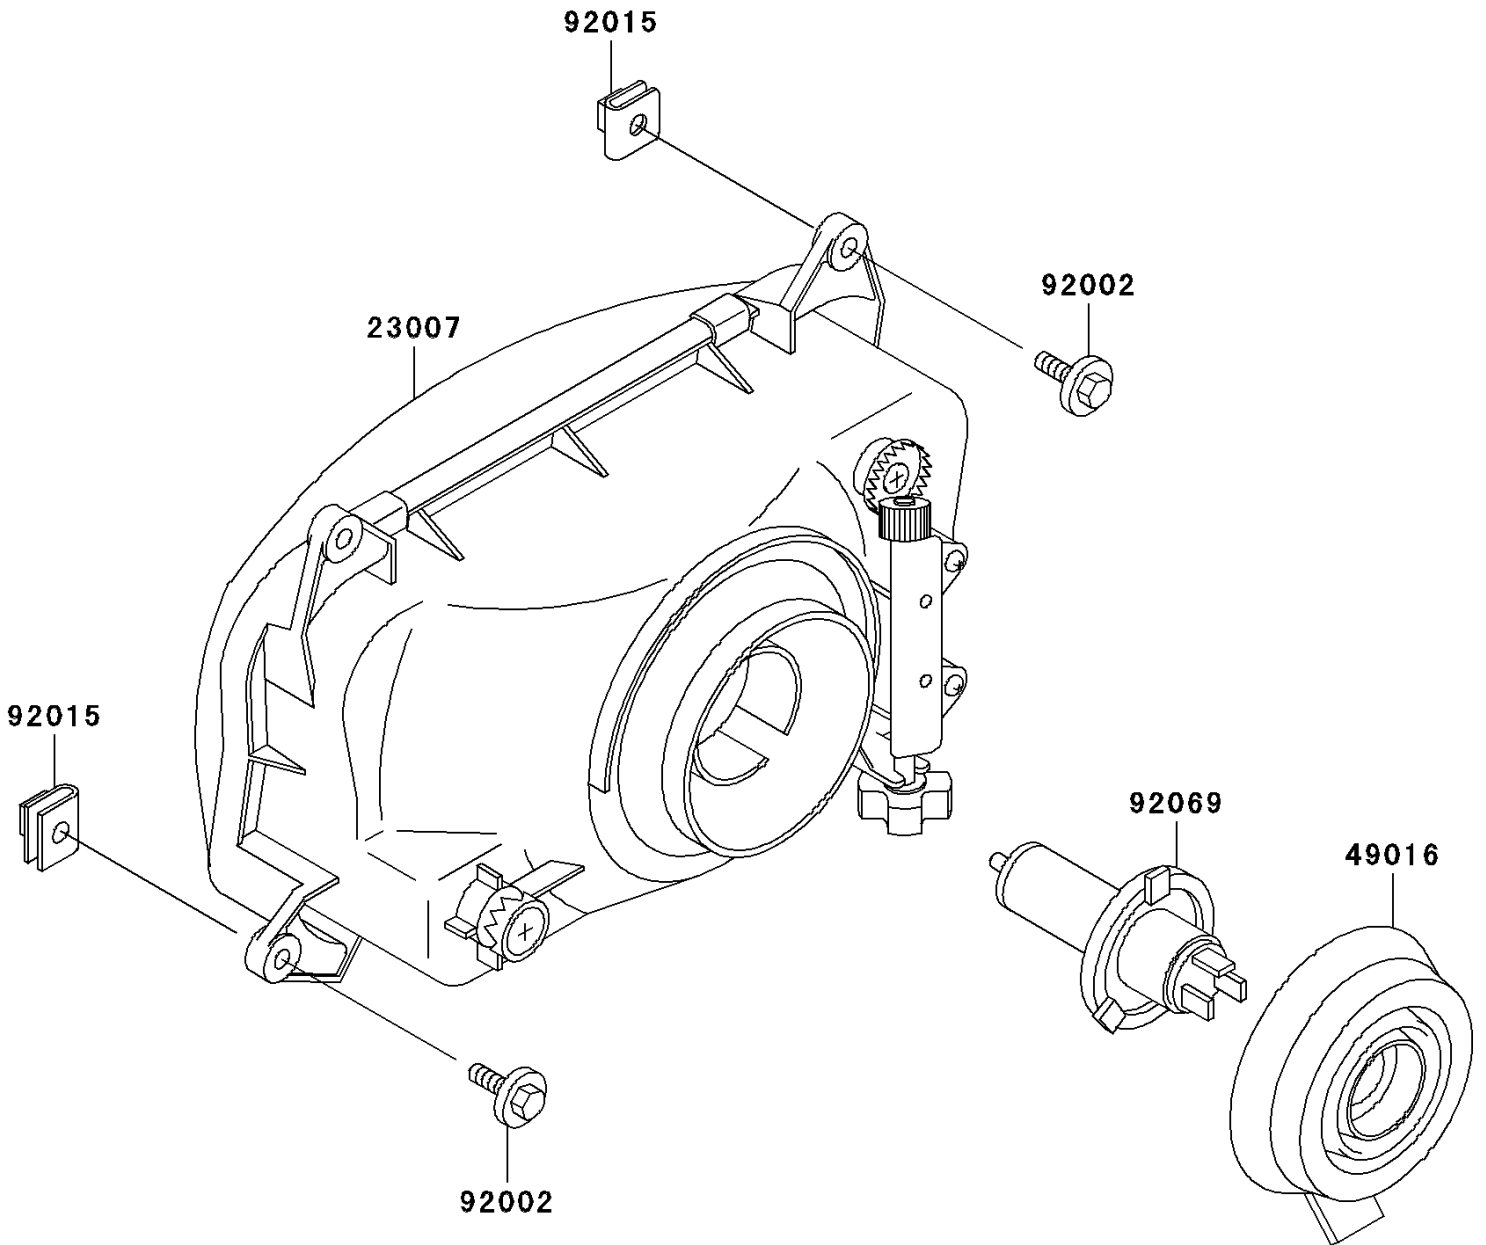

# 2006 Ninja<sup>®</sup> 500R PARTS DIAGRAM

Headlight(s)

F2710

## 2006 Ninja® 500R PARTS LIST

### Headlight(s)

ITEM NAME	PART NUMBER	QUANTITY
LENS-COMP,HEAD LAMP (Ref # 23007)	23007-1375	1
COVER-SEAL,HEAD LAMP SOCKET (Ref # 49016)	49016-1137	1
BOLT,UPSET-WP,6X22 (Ref # 92002)	92002-1262	4
NUT,6MM (Ref # 92015)	92015-1602	4
BULB,12V 60/55W,H4 (Ref # 92069)	92069-1002	1