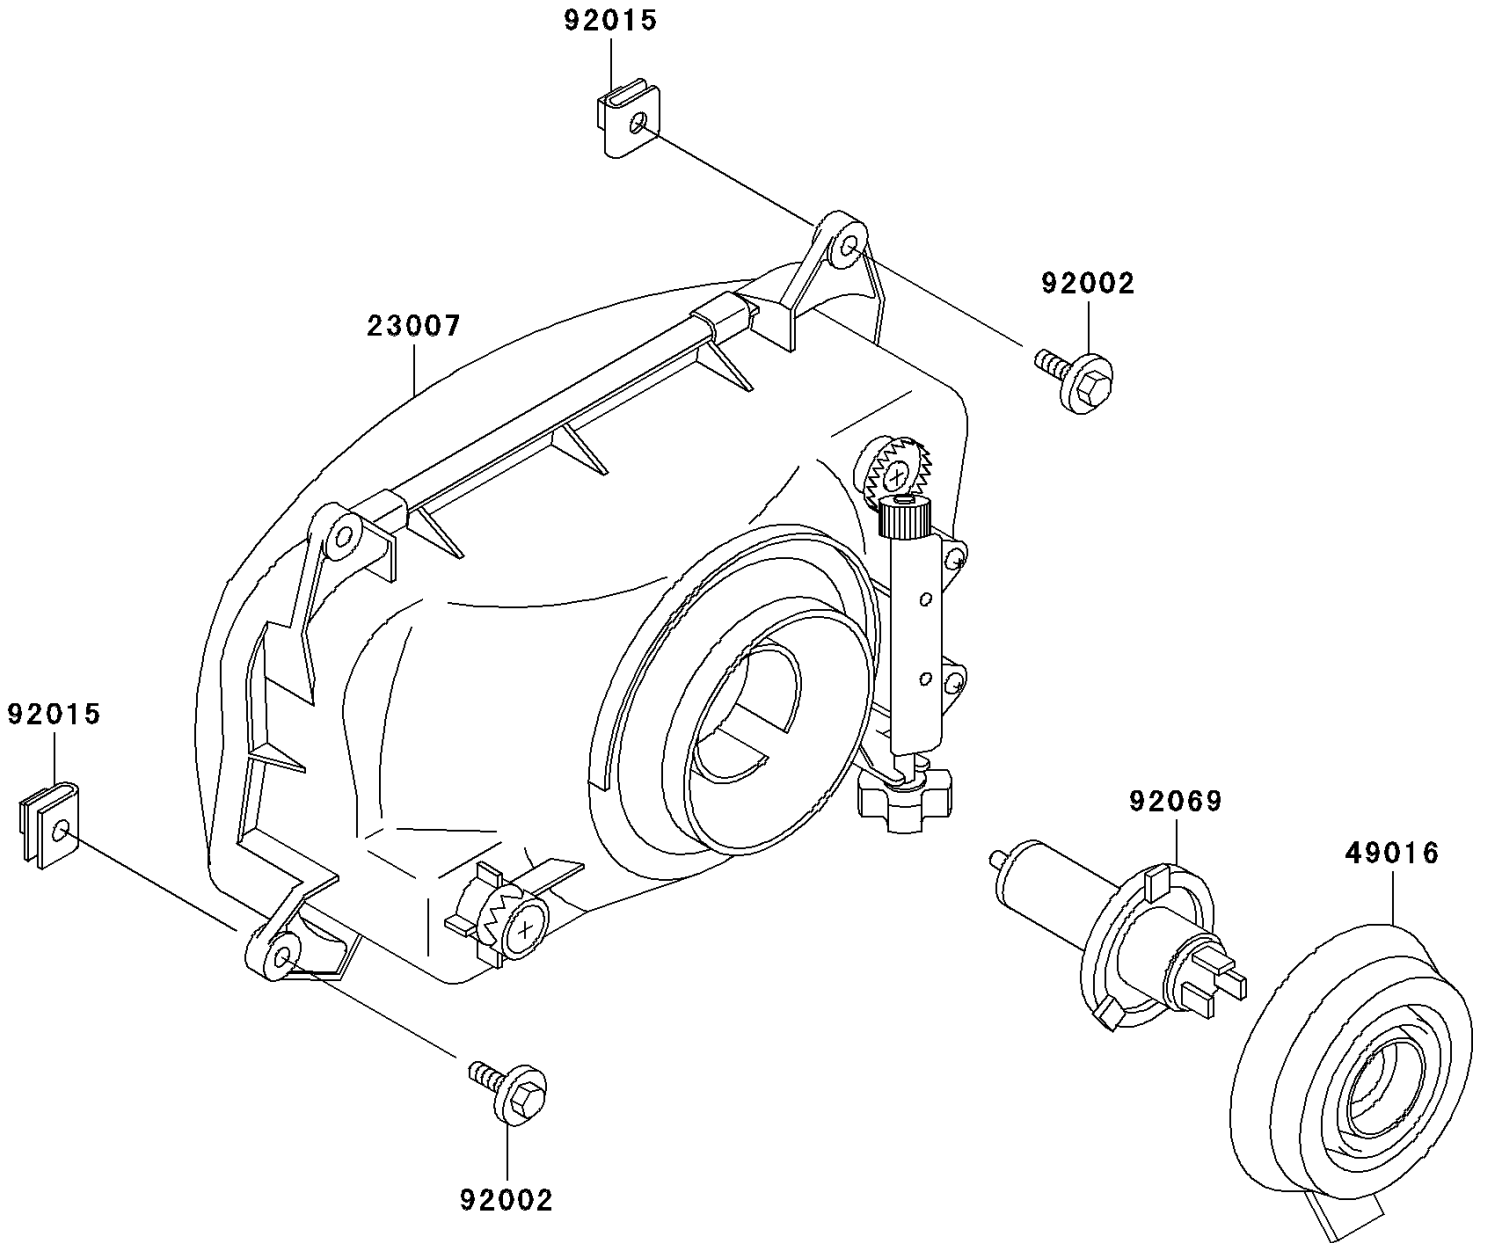

2007 Ninja[®] 500R PARTS DIAGRAM

Headlight(s)

F2710

2007 Ninja® 500R PARTS LIST

Headlight(s)

ITEM NAME	PART NUMBER	QUANTITY
LENS-COMP,HEAD LAMP (Ref # 23007)	23007-1375	1
COVER-SEAL,HEAD LAMP SOCKET (Ref # 49016)	49016-1137	1
BOLT,UPSET-WP,6X22 (Ref # 92002)	92002-1262	4
NUT,6MM (Ref # 92015)	92015-1602	4
BULB,12V 60/55W,H4 (Ref # 92069)	92069-1002	1