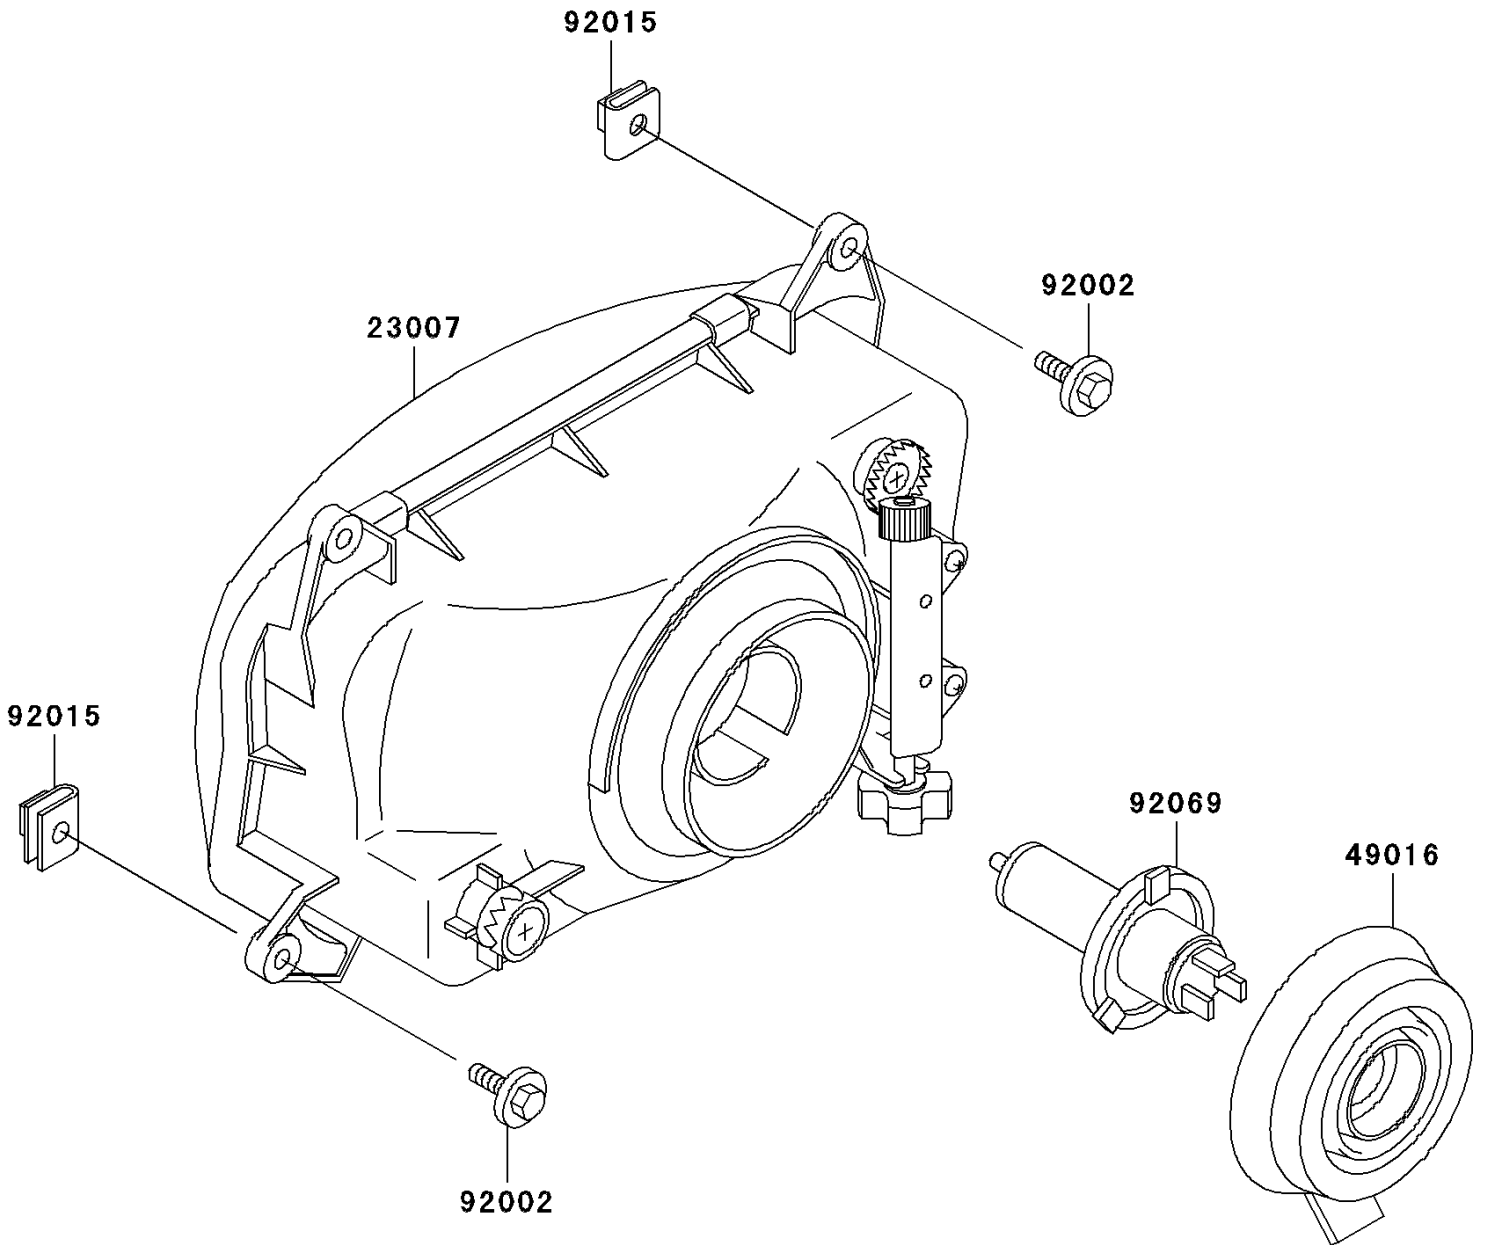

# 2009 Ninja<sup>®</sup> 500R PARTS DIAGRAM

Headlight(s)

F2710

## 2009 Ninja® 500R PARTS LIST

### Headlight(s)

ITEM NAME	PART NUMBER	QUANTITY
LENS-COMP,HEAD LAMP (Ref # 23007)	23007-1375	1
COVER-SEAL,HEAD LAMP SOCKET (Ref # 49016)	49016-1137	1
BOLT,UPSET-WP,6X22 (Ref # 92002)	92002-1262	4
NUT,6MM (Ref # 92015)	92015-1602	4
BULB,12V 60/55W,H4 (Ref # 92069)	92069-1002	1