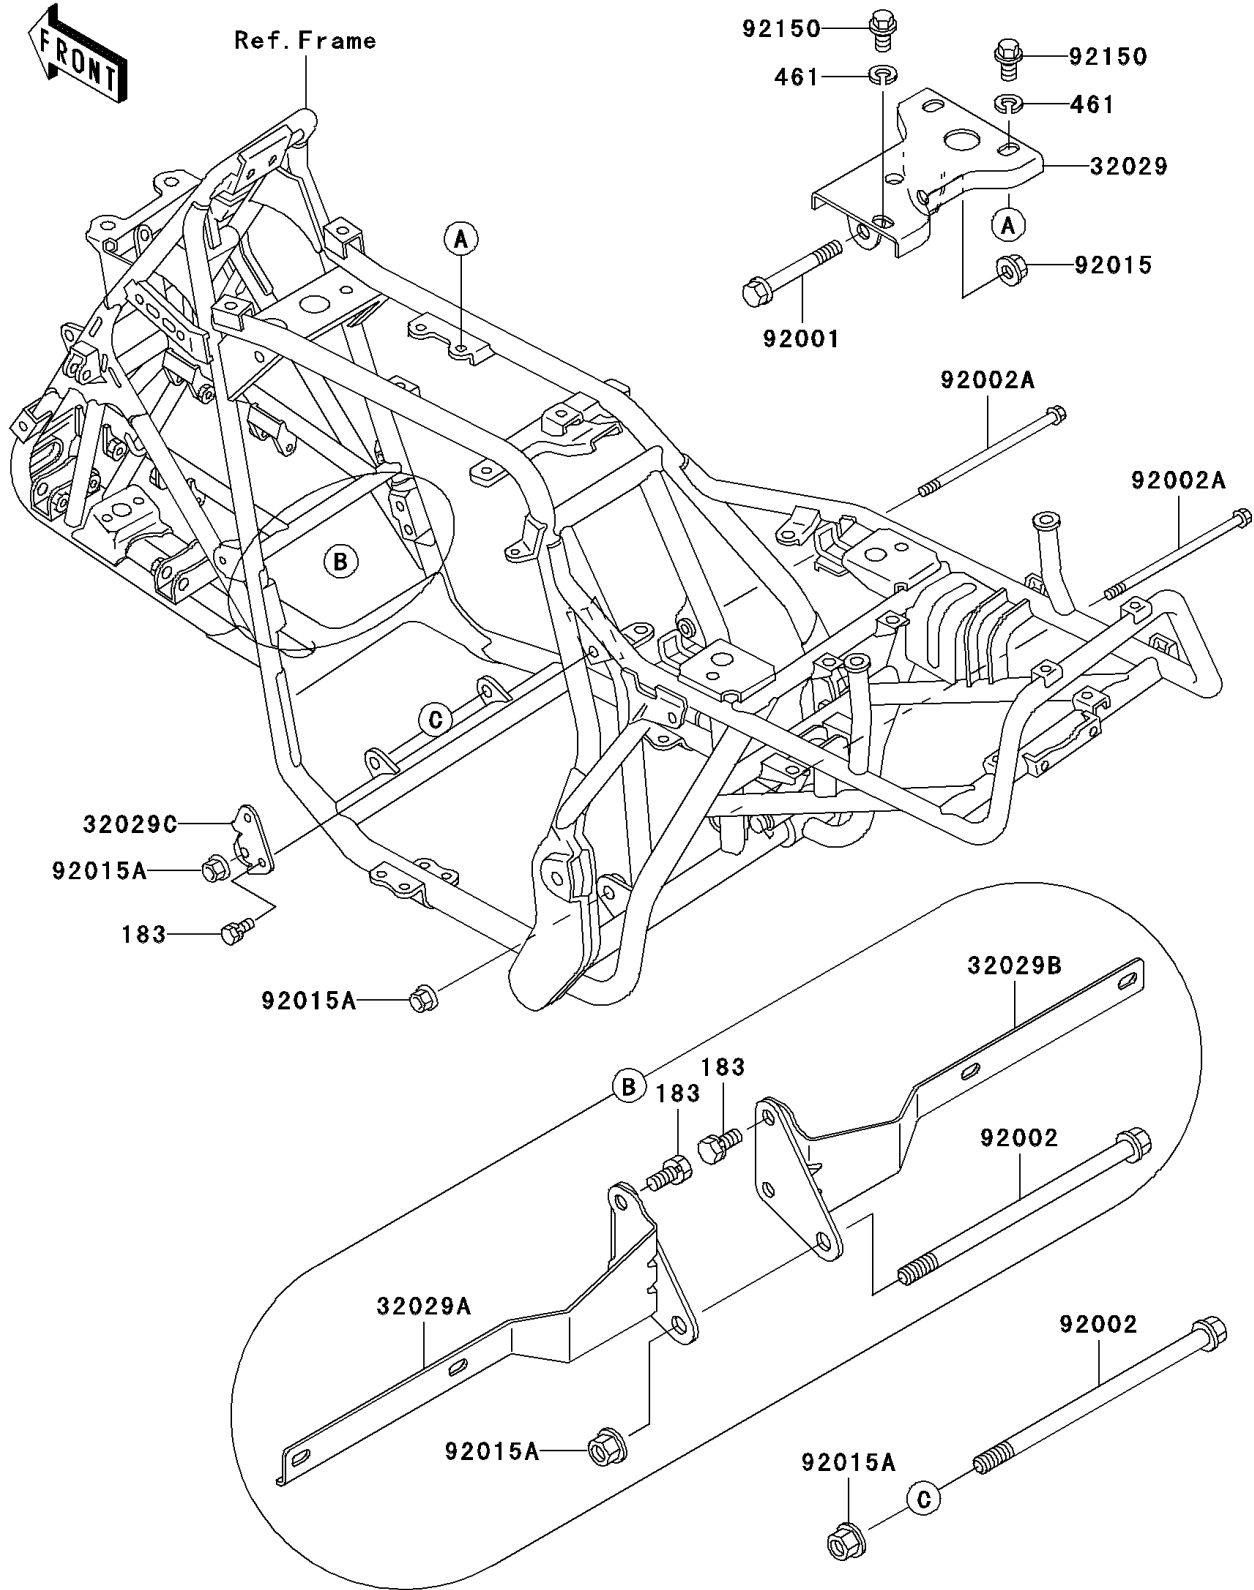

2003 Bayou 300 PARTS DIAGRAM

Engine Mount

F2122

2003 Bayou 300 PARTS LIST

Engine Mount

ITEM NAME	PART NUMBER	QUANTITY
BOLT-UPSET-WS-SMALL (Ref # 183)	183J0818	6
WASHER-SPRING,8MM,BLACK (Ref # 461)	461K0800	3
BRACKET-ENGINE, TOP (Ref # 32029)	32029-1569	1
BRACKET-ENGINE,LH (Ref # 32029A)	32029-1594	1
BRACKET-ENGINE,RH (Ref # 32029B)	32029-1595	1
BRACKET-ENGINE (Ref # 32029C)	32029-1597	1
BOLT,FLANGED,8X60,BLACK (Ref # 92001)	92001-1615	1
BOLT,FLANGED,10X180 (Ref # 92002)	92002-1546	2
BOLT,FLANGED,10X190 (Ref # 92002A)	92002-1548	2
NUT,8MM (Ref # 92015)	92015-1432	1
NUT,FLANGED,10MM (Ref # 92015A)	92015-1727	4
BOLT,FLANGED,8X14 (Ref # 92150)	92150-1066	3